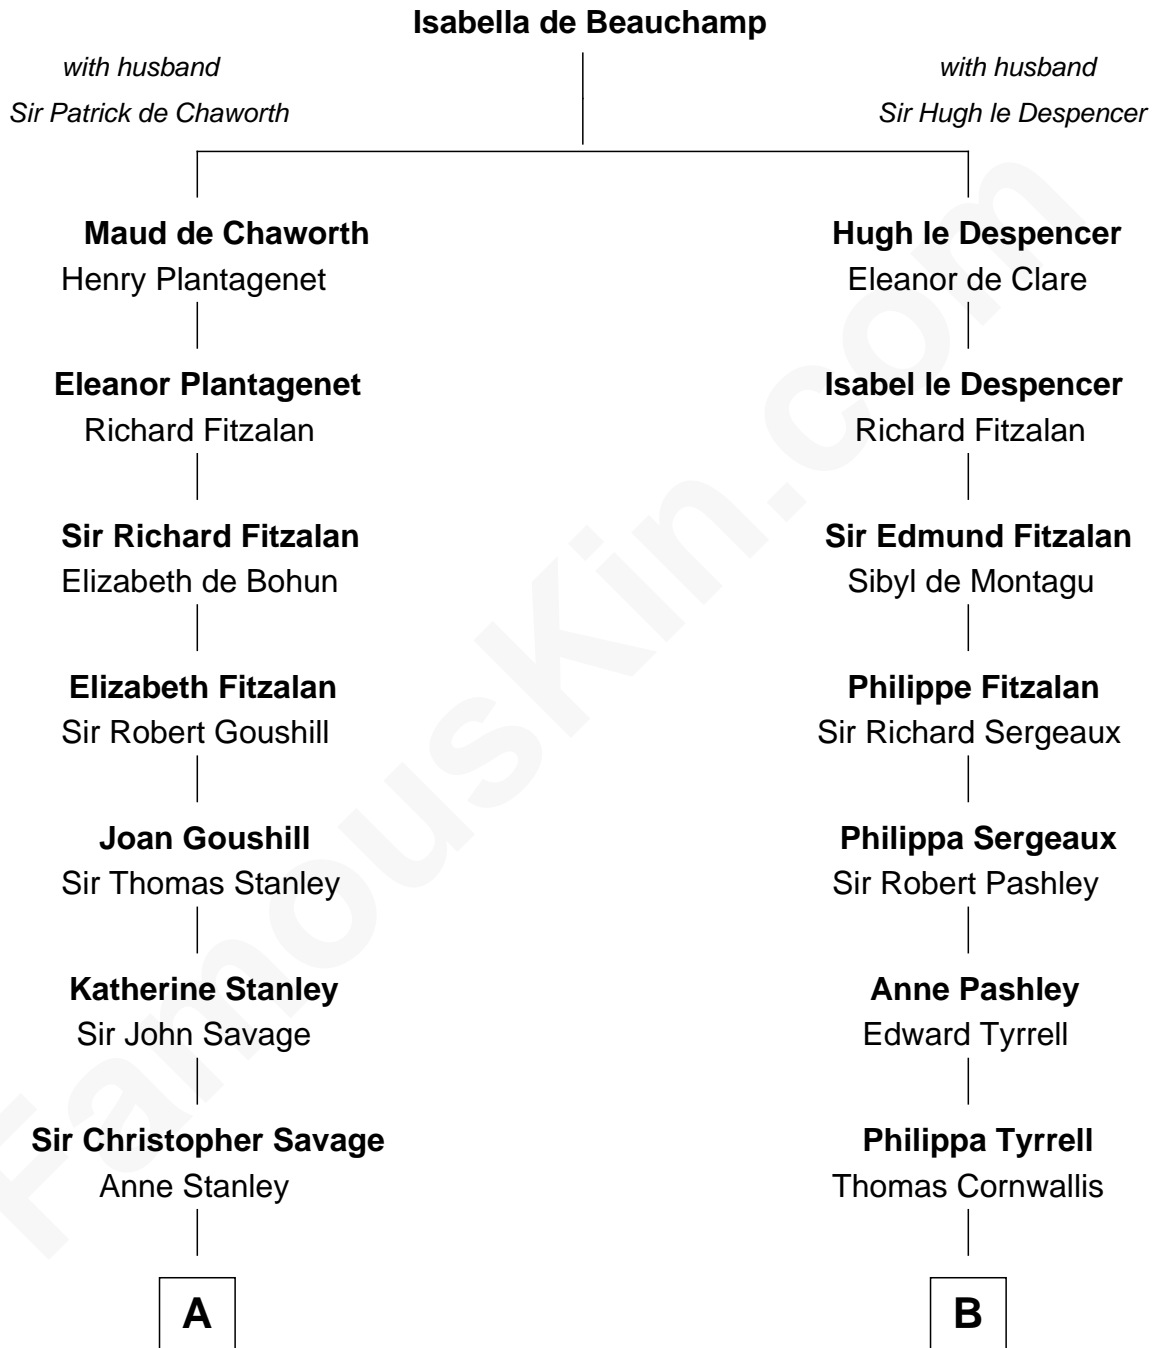

FamousKin.com

Relationship Chart of

William H. Macy

TV and Movie Actor

19th cousin 2 times removed of

General James Longstreet

Confederate Army - U.S. Civil War

C

Dr. George Gaines Everitt

Mary A. Mayers

Horace Benjamin Everitt

Martha Leticia Roberts

Mary Lois Everitt

Clement Overstreet

Lois Elizabeth Overstreet

William Hall Macy