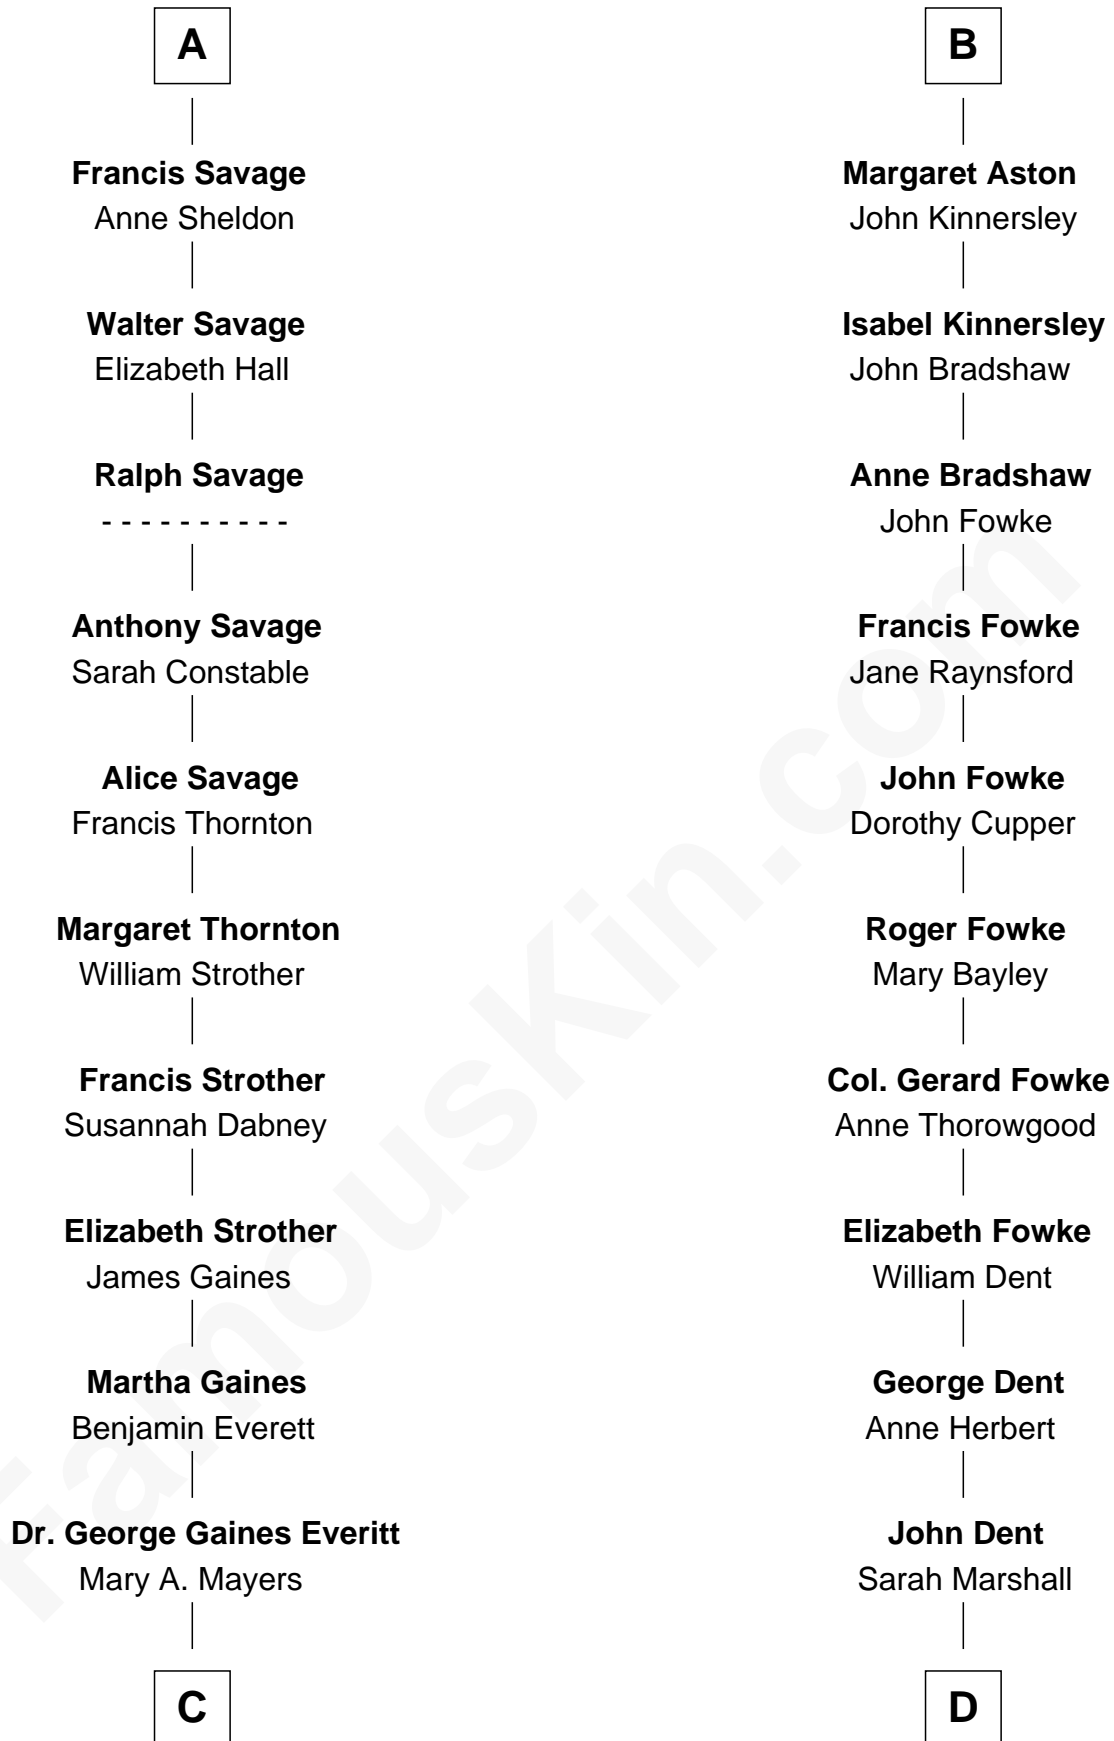

FamousKin.com Relationship Chart of

William H. Macy

TV and Movie Actor

19th cousin 1 time removed of

General James Longstreet

Confederate Army - U.S. Civil War

Bartholomew de Badlesmere

Margaret de Clare

Katherine Stanley

Sir John Savage

Sir Christopher Savage

Anne Stanley

Sir Christopher Savage

Anne Lygon

A

Margery de Badlesmere

Sir William de Ros

Maud de Roos

John de Welles

Margery de Welles

Stephen le Scrope

Maude le Scrope

Sir Baldwin Freville

Joyce Freville

Sir Roger Aston

Sir Robert Aston

Isabel Brereton

John Aston

Elizabeth Delves

B

C

Horace Benjamin Everitt