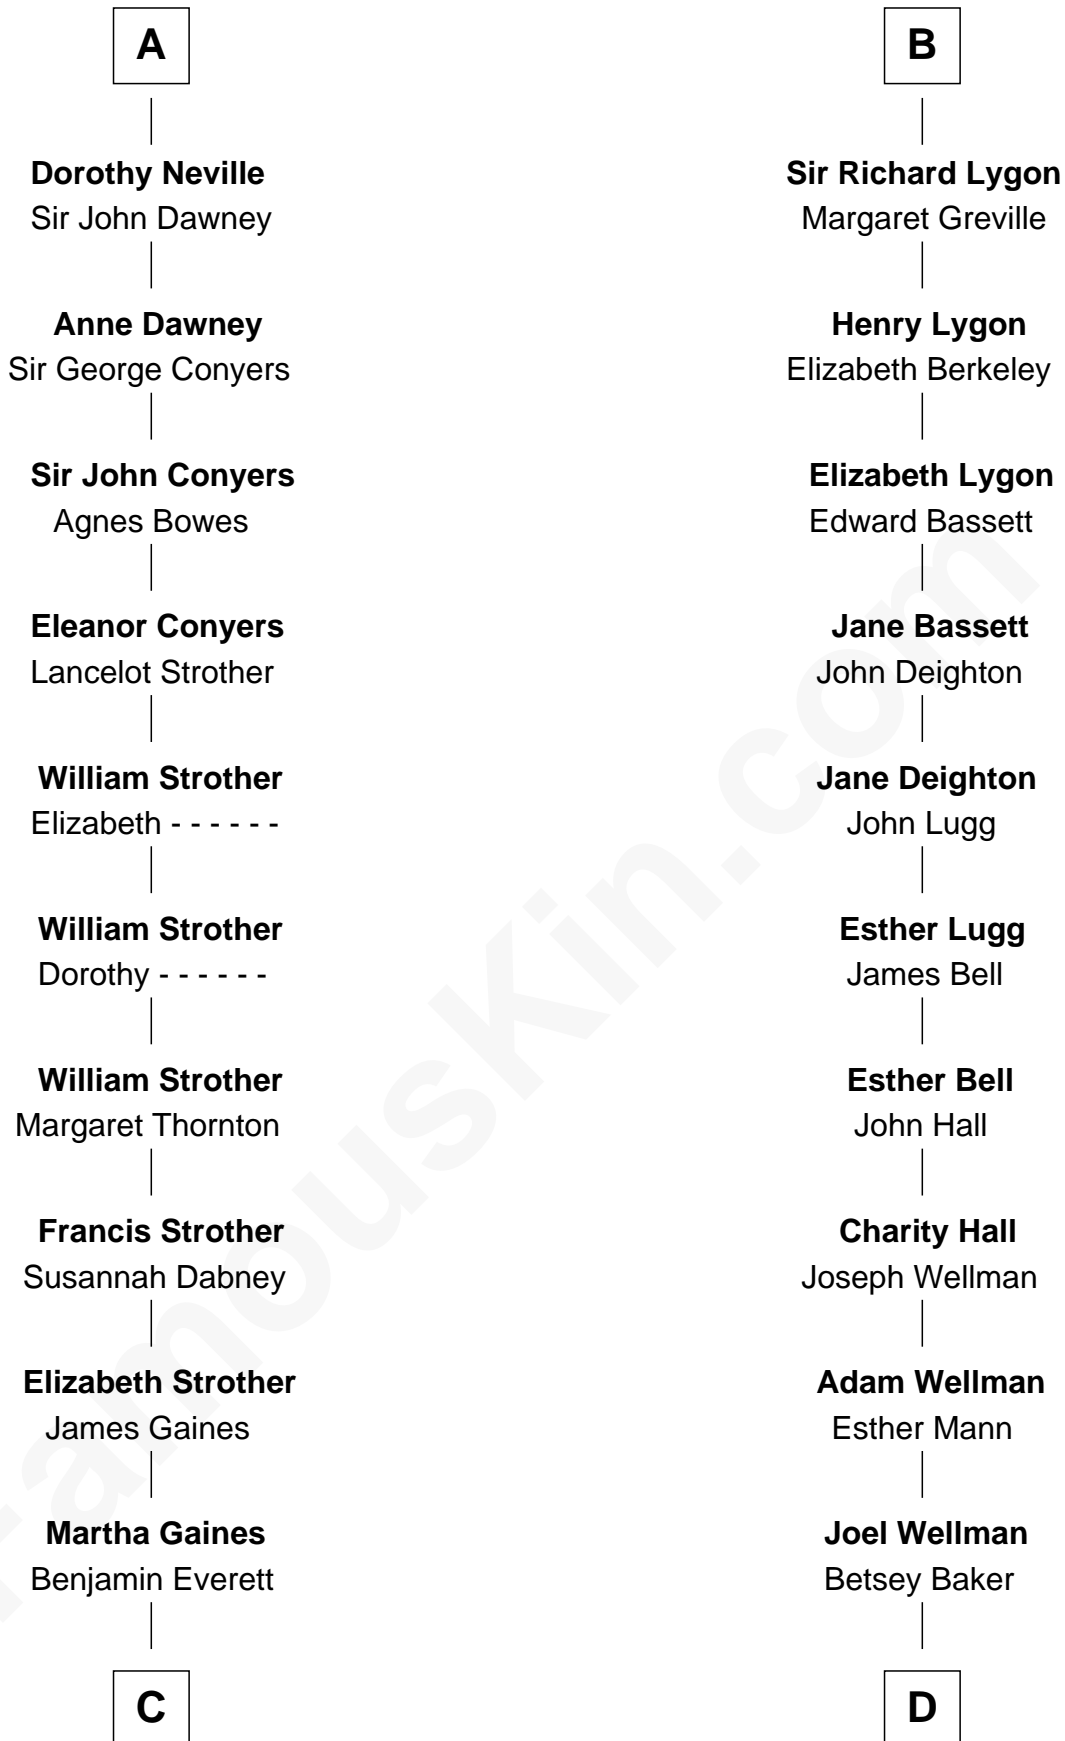

# FamousKin.com Relationship Chart of

**William H. Macy**

*TV and Movie Actor*

19th cousin 2 times removed of

**Jack London**

*Author of "The Call of the Wild"*

**Sir William Trussell**  
Matilda de Mainwaring

**Sir Warin Trussell**  
Maud de St. Philibert

**Maud Trussell**  
Sir John de Hastang

**Maud de Hastang**  
Ralph Stafford

**Sir Humphrey Stafford**  
Elizabeth Burdet

**Sir Humphrey Stafford**  
Eleanor Aylesbury

**Humphrey Stafford**  
Katherine Fray

**Anne Stafford**  
Sir Richard Neville

**A**

**Sir Warin Trussell**  
Maud de St. Philibert

**Maud Trussell**  
Sir John de Hastang

**Maud de Hastang**  
Ralph Stafford

**Sir Humphrey Stafford**  
Elizabeth Burdet

**Sir Humphrey Stafford**  
Eleanor Aylesbury

**Elizabeth Stafford**  
Sir Richard de Beauchamp

**Anne de Beauchamp**  
Sir Richard Lygon

**B**

**C**

**Dr. George Gaines Everitt**