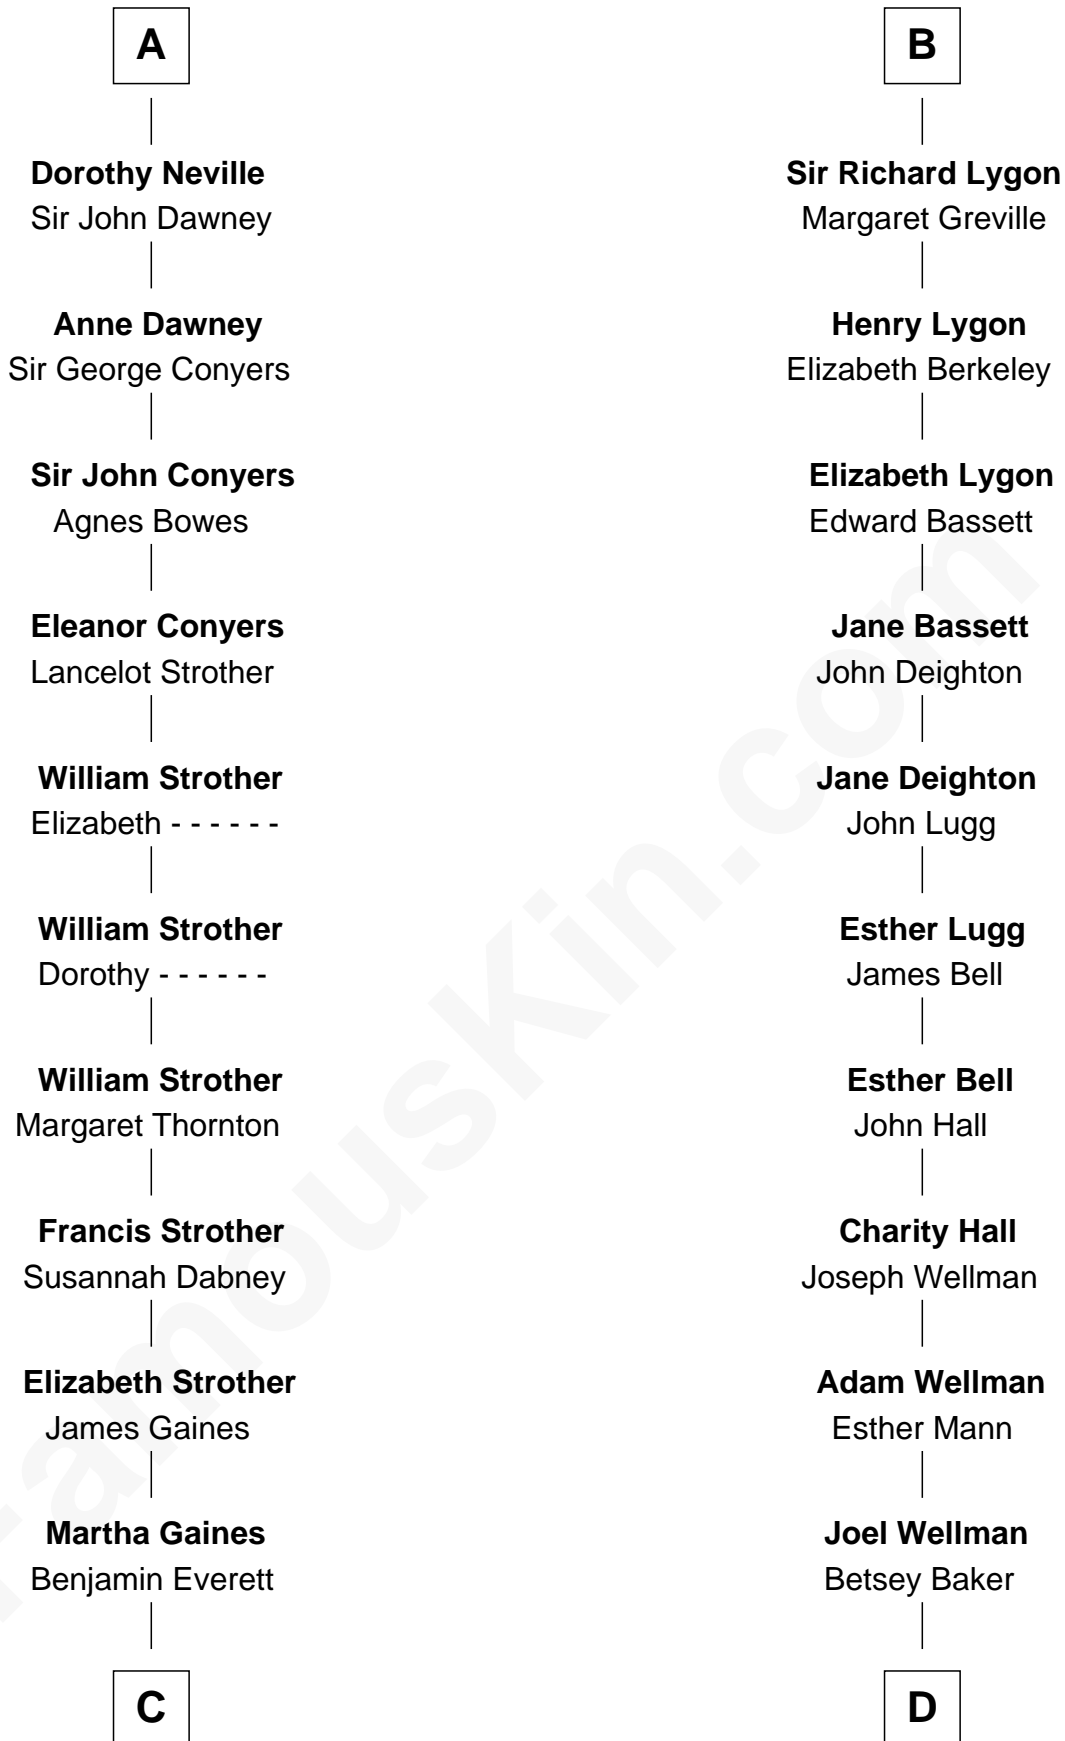

FamousKin.com Relationship Chart of

William H. Macy

TV and Movie Actor

19th cousin 2 times removed of

Jack London

Author of "The Call of the Wild"

Sir John de St. Philibert

Ada de Botetourte

Eleanor Aylesbury

Elizabeth Stafford

Sir Richard de Beauchamp

Anne de Beauchamp

Sir Richard Lygon

B

C

Dr. George Gaines Everitt

Mary A. Mayers

Horace Benjamin Everitt

Martha Leticia Roberts

Mary Lois Everitt

Clement Overstreet

Lois Elizabeth Overstreet

William Hall Macy

William H. Macy