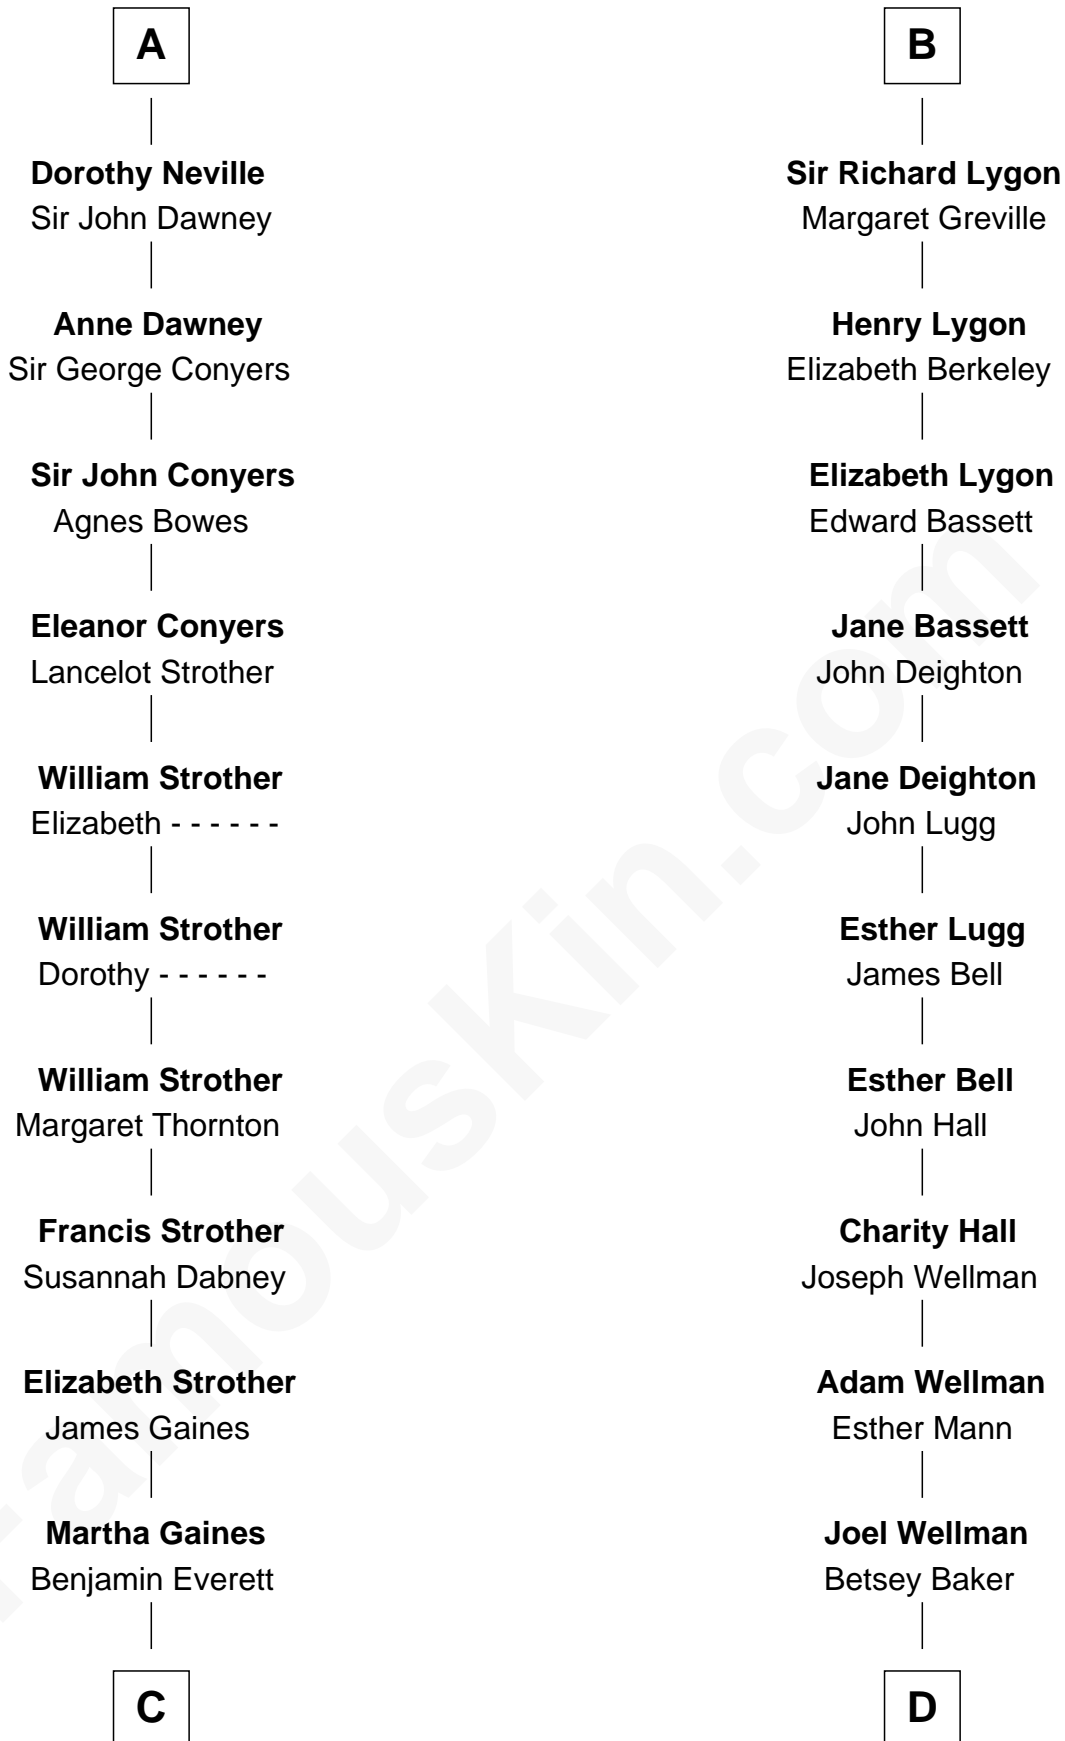

FamousKin.com Relationship Chart of

William H. Macy

TV and Movie Actor

19th cousin 2 times removed of

Jack London

Author of "The Call of the Wild"

C

Dr. George Gaines Everitt

Mary A. Mayers

Horace Benjamin Everitt

Martha Leticia Roberts

Mary Lois Everitt

Clement Overstreet

Lois Elizabeth Overstreet

William Hall Macy

William H. Macy