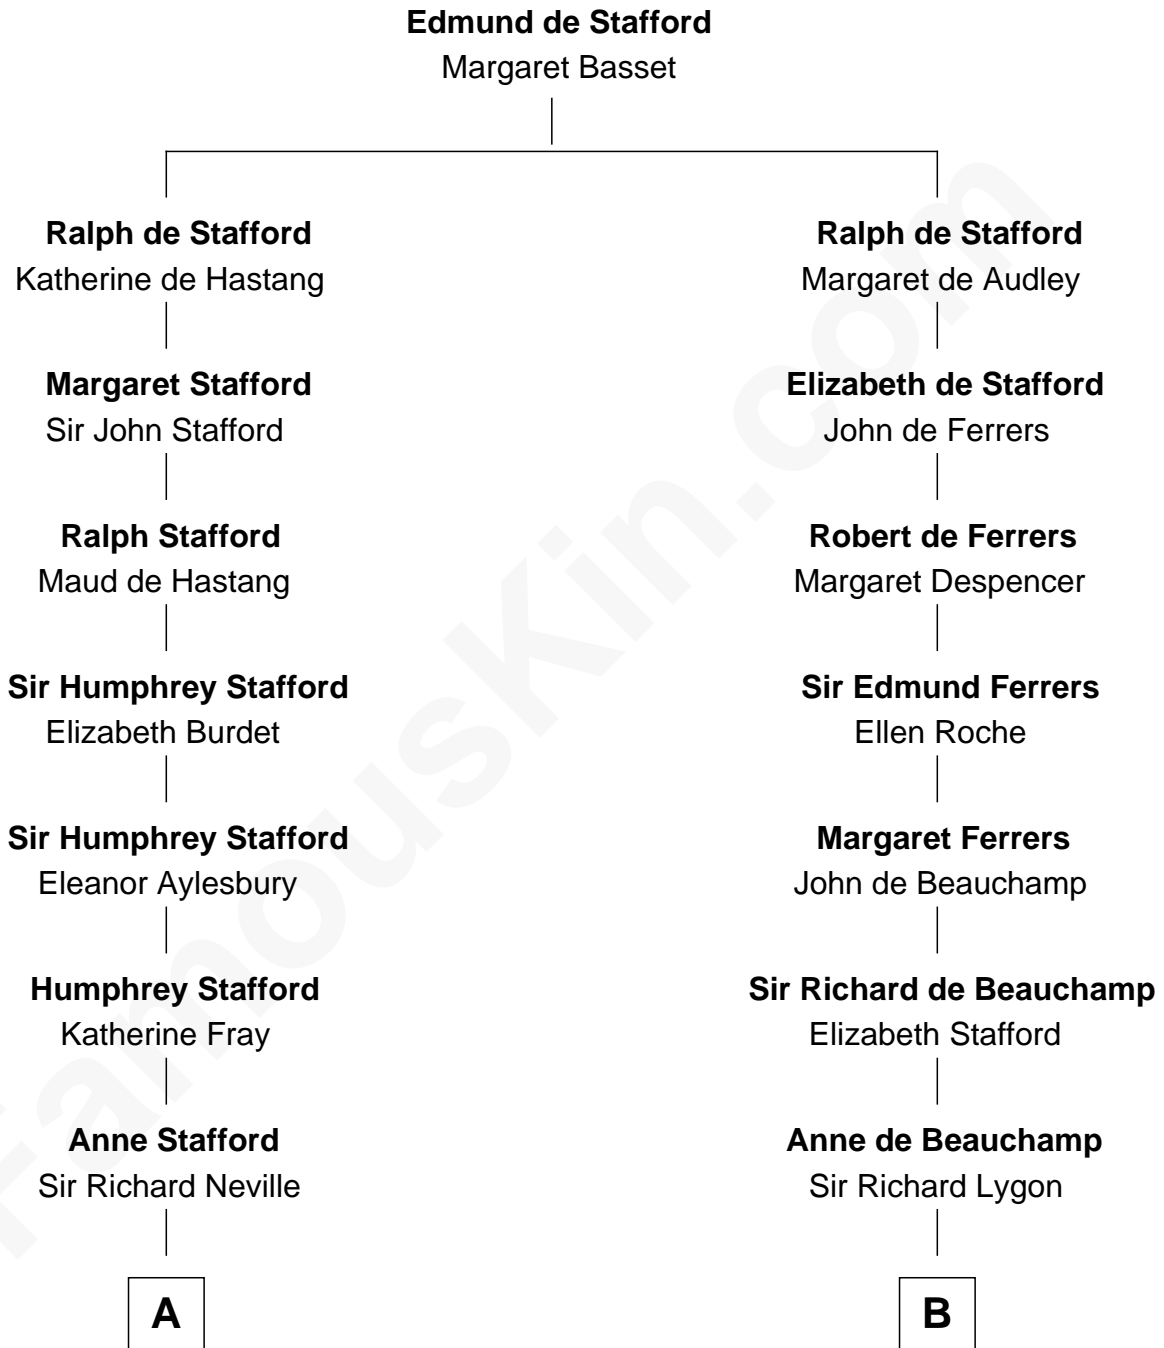

FamousKin.com Relationship Chart of

William H. Macy

TV and Movie Actor

19th cousin 2 times removed of

Jack London

Author of "The Call of the Wild"

C

Dr. George Gaines Everitt

Mary A. Mayers

Horace Benjamin Everitt

Martha Leticia Roberts

Mary Lois Everitt

Clement Overstreet

Lois Elizabeth Overstreet

William Hall Macy

William H. Macy