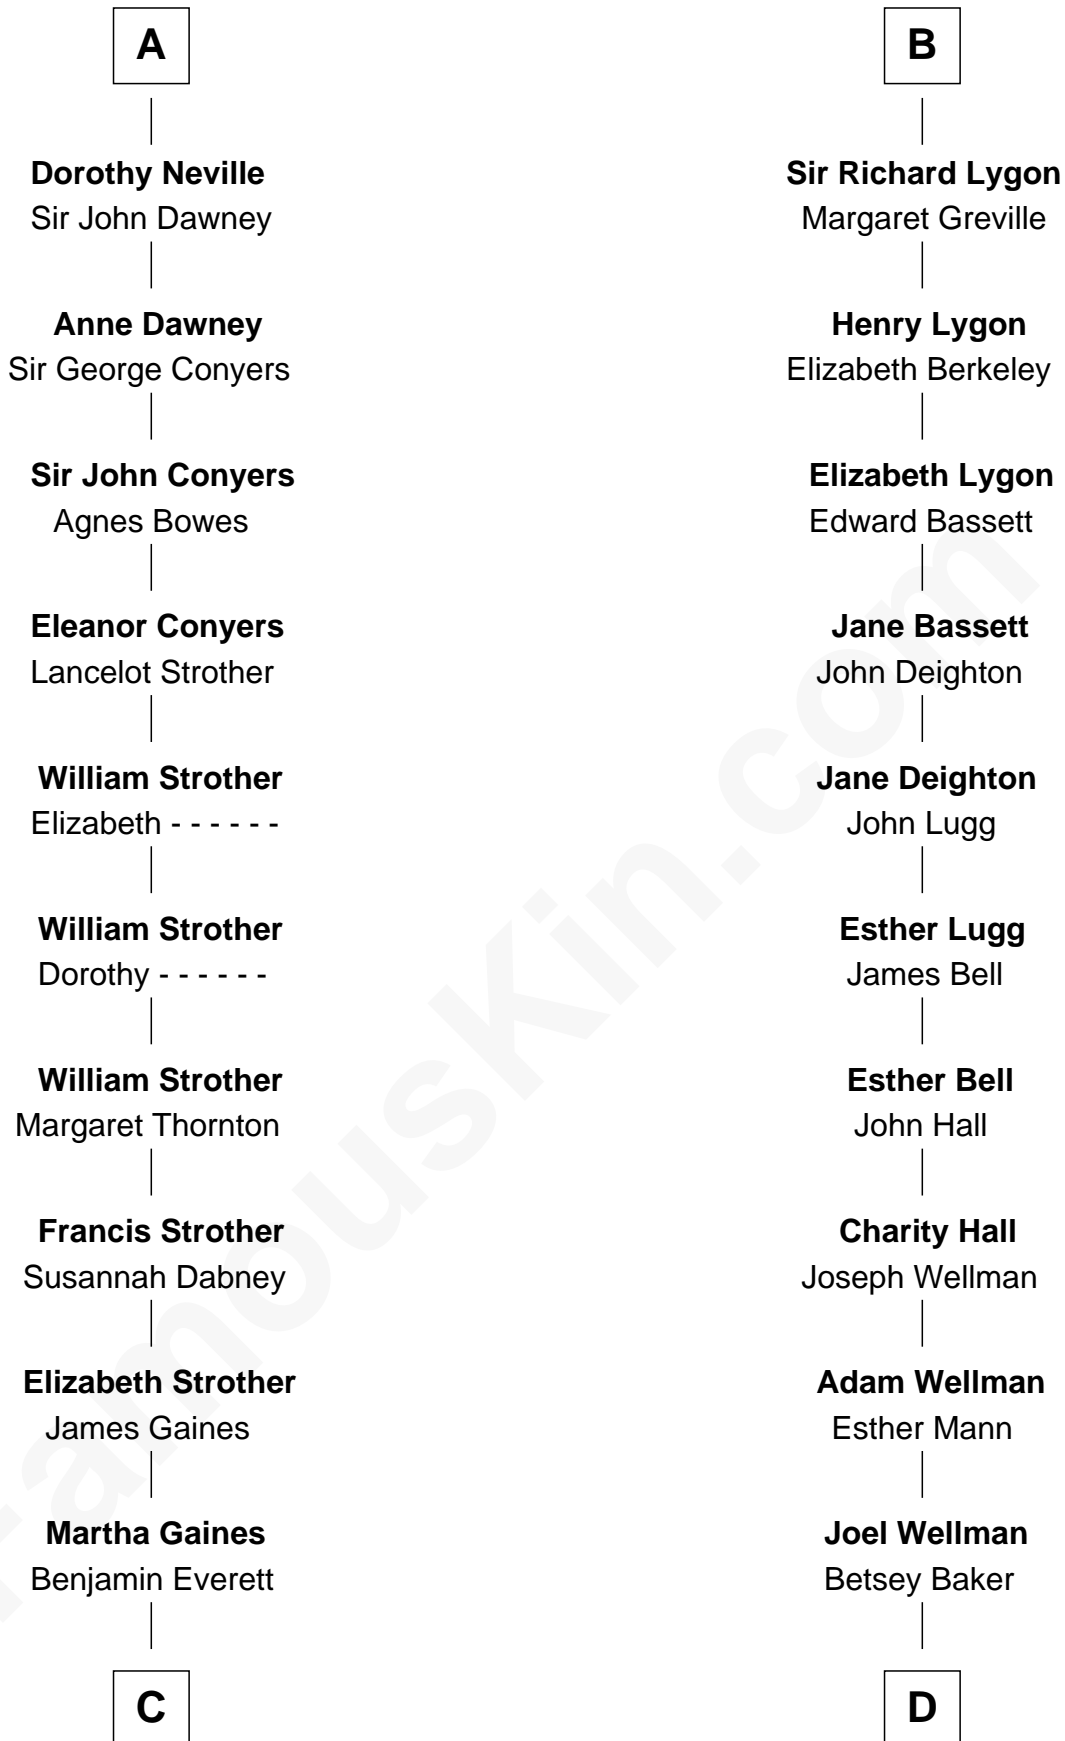

# FamousKin.com Relationship Chart of

**William H. Macy**

*TV and Movie Actor*

19th cousin 2 times removed of

**Jack London**

*Author of "The Call of the Wild"*

**C**

**Dr. George Gaines Everitt**

Mary A. Mayers

**Horace Benjamin Everitt**

Martha Leticia Roberts

**Mary Lois Everitt**

Clement Overstreet

**Lois Elizabeth Overstreet**

William Hall Macy

**William H. Macy**