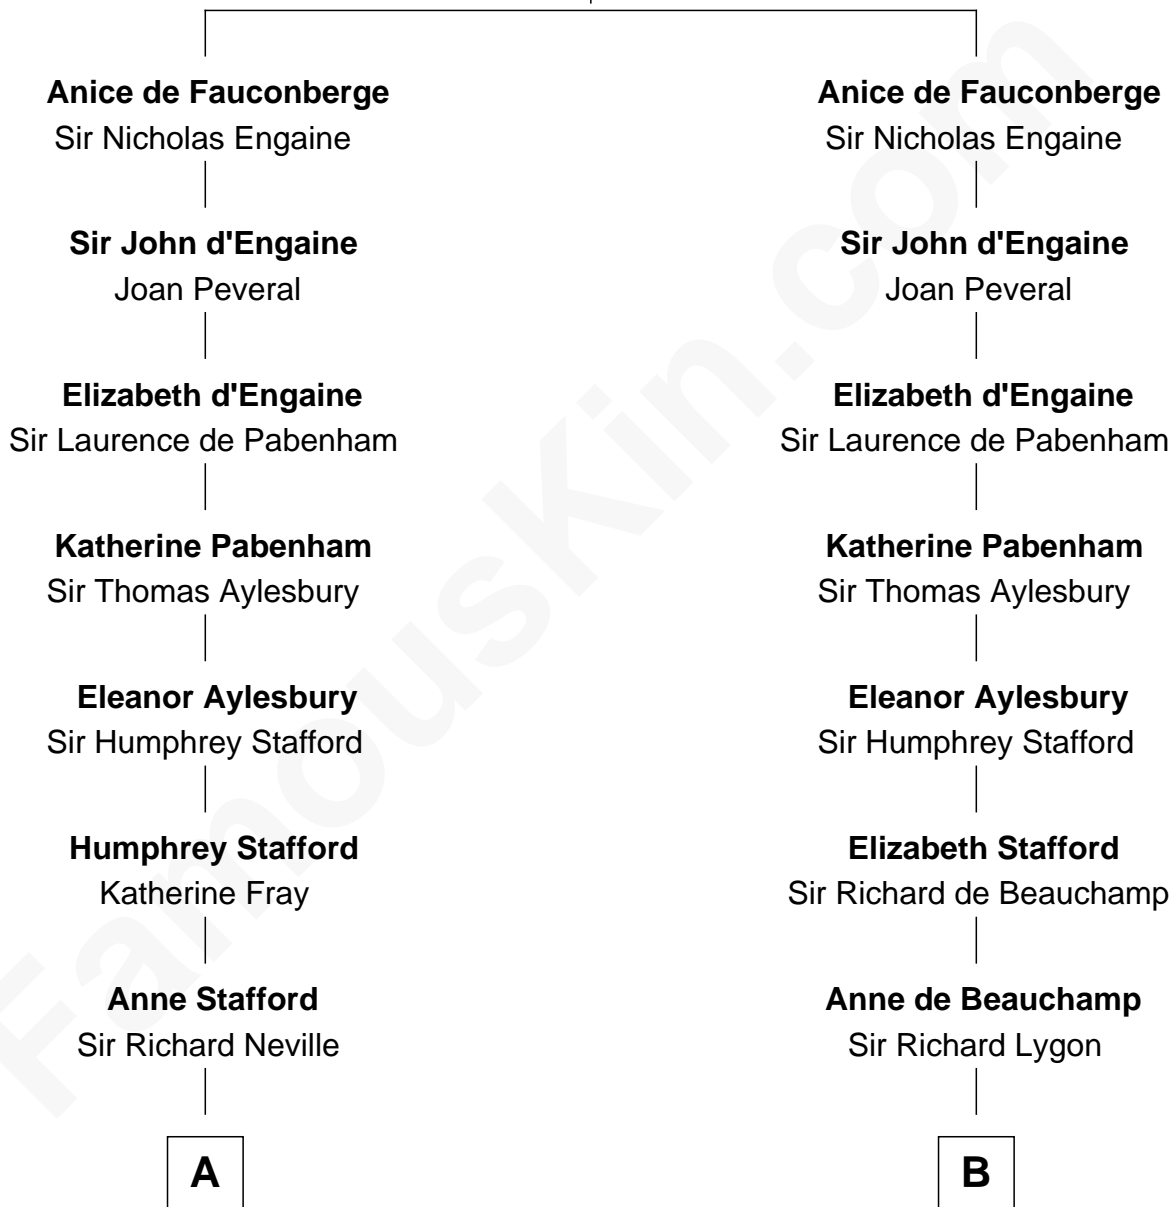

## Relationship Chart of

**William H. Macy**

*TV and Movie Actor*

19th cousin 2 times removed of

**Jack London**

*Author of "The Call of the Wild"*

**Walter de Fauconberge**

Agnes de Brus

**C**

**Dr. George Gaines Everitt**

Mary A. Mayers

**Horace Benjamin Everitt**

Martha Leticia Roberts

**Mary Lois Everitt**

Clement Overstreet

**Lois Elizabeth Overstreet**