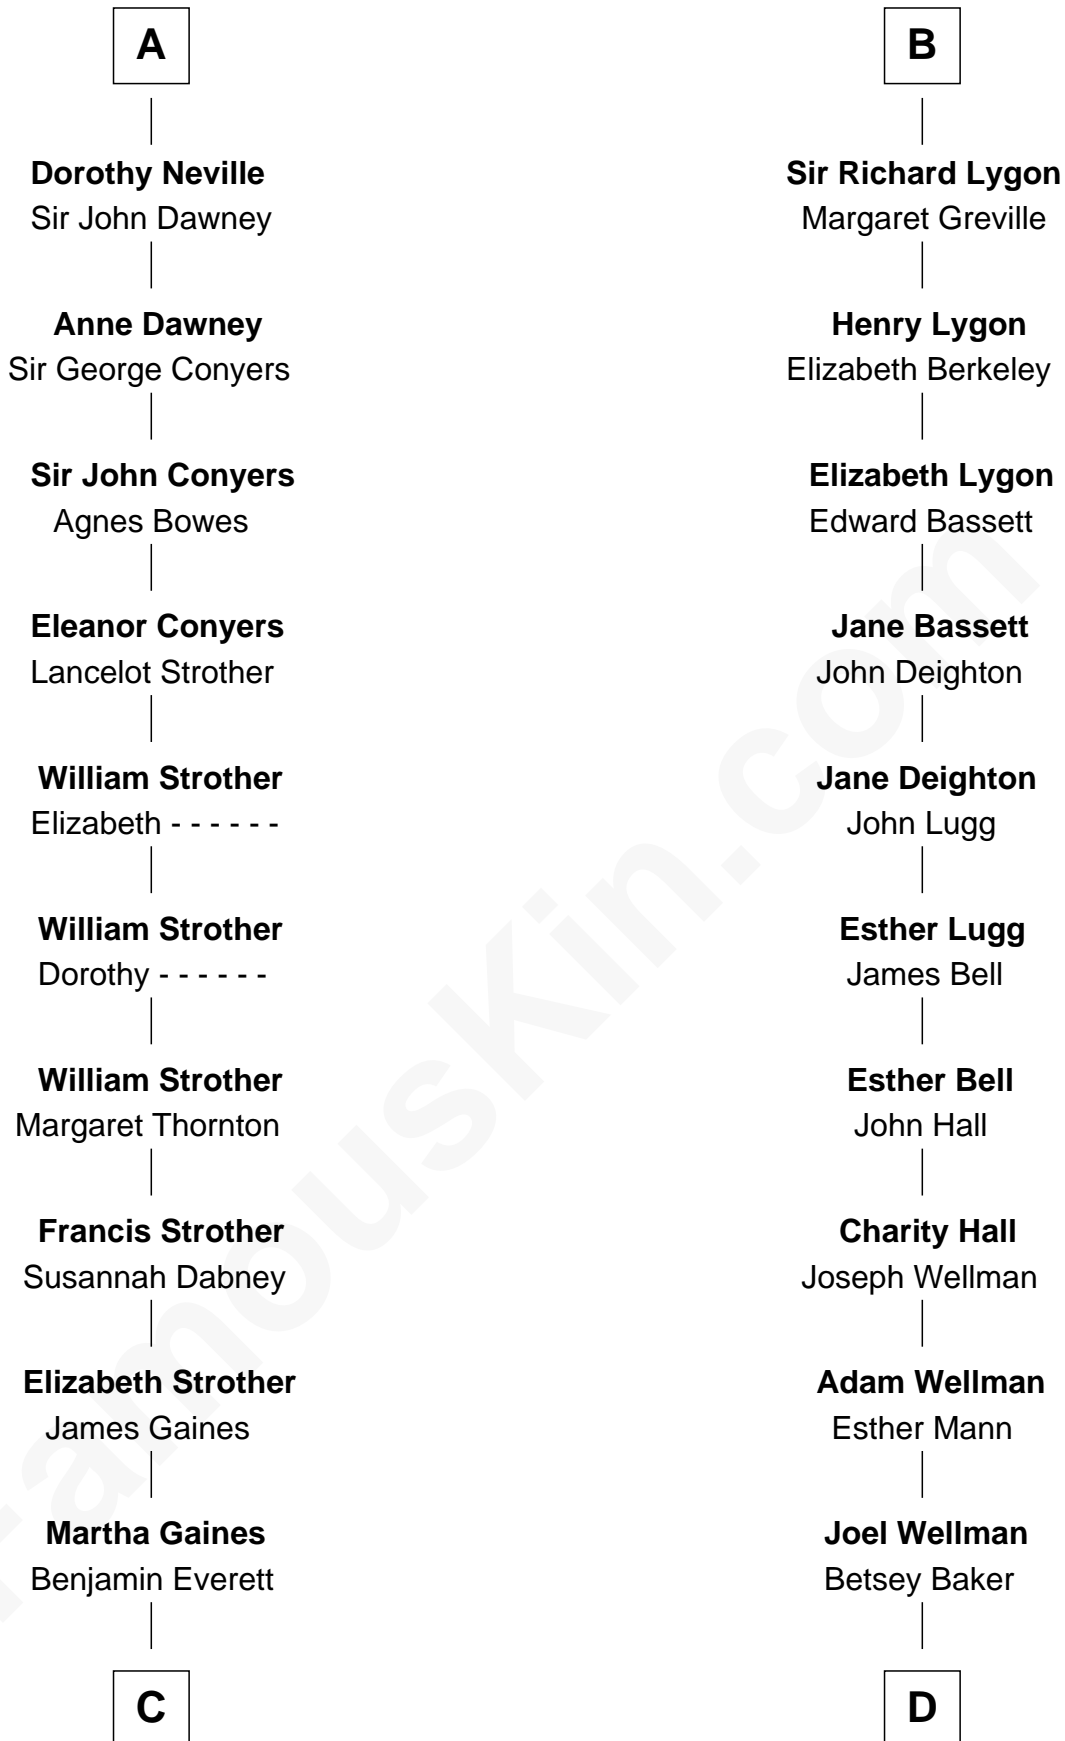

## Relationship Chart of

**William H. Macy**

*TV and Movie Actor*

19th cousin 2 times removed of

**Jack London**

*Author of "The Call of the Wild"*

**Walter de Fauconberge**

Agnes de Brus

**C**

**Dr. George Gaines Everitt**

Mary A. Mayers

**Horace Benjamin Everitt**

Martha Leticia Roberts

**Mary Lois Everitt**

Clement Overstreet

**Lois Elizabeth Overstreet**