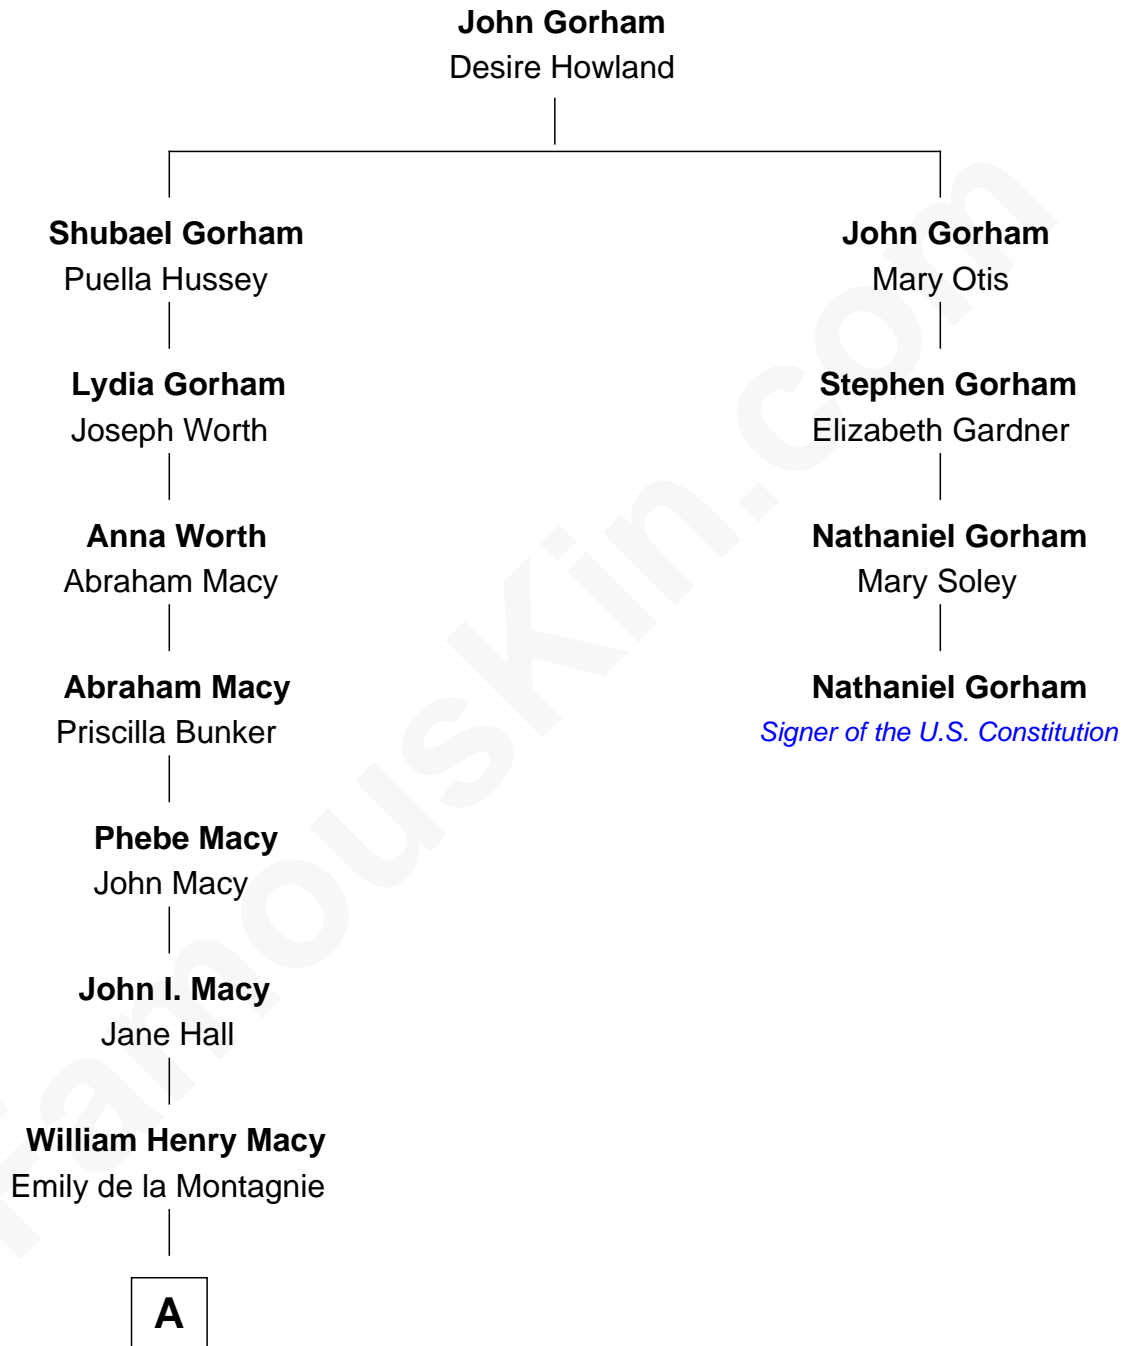

FamousKin.com Relationship Chart of

William H. Macy

TV and Movie Actor

3rd cousin 6 times removed of

Nathaniel Gorham

Signer of the U.S. Constitution

A

—
Albert Hall Macy

Elizabeth C. Somerville

—
William Hall Macy

Lois Elizabeth Overstreet

—
William H. Macy

TV and Movie Actor

FamousKin.com