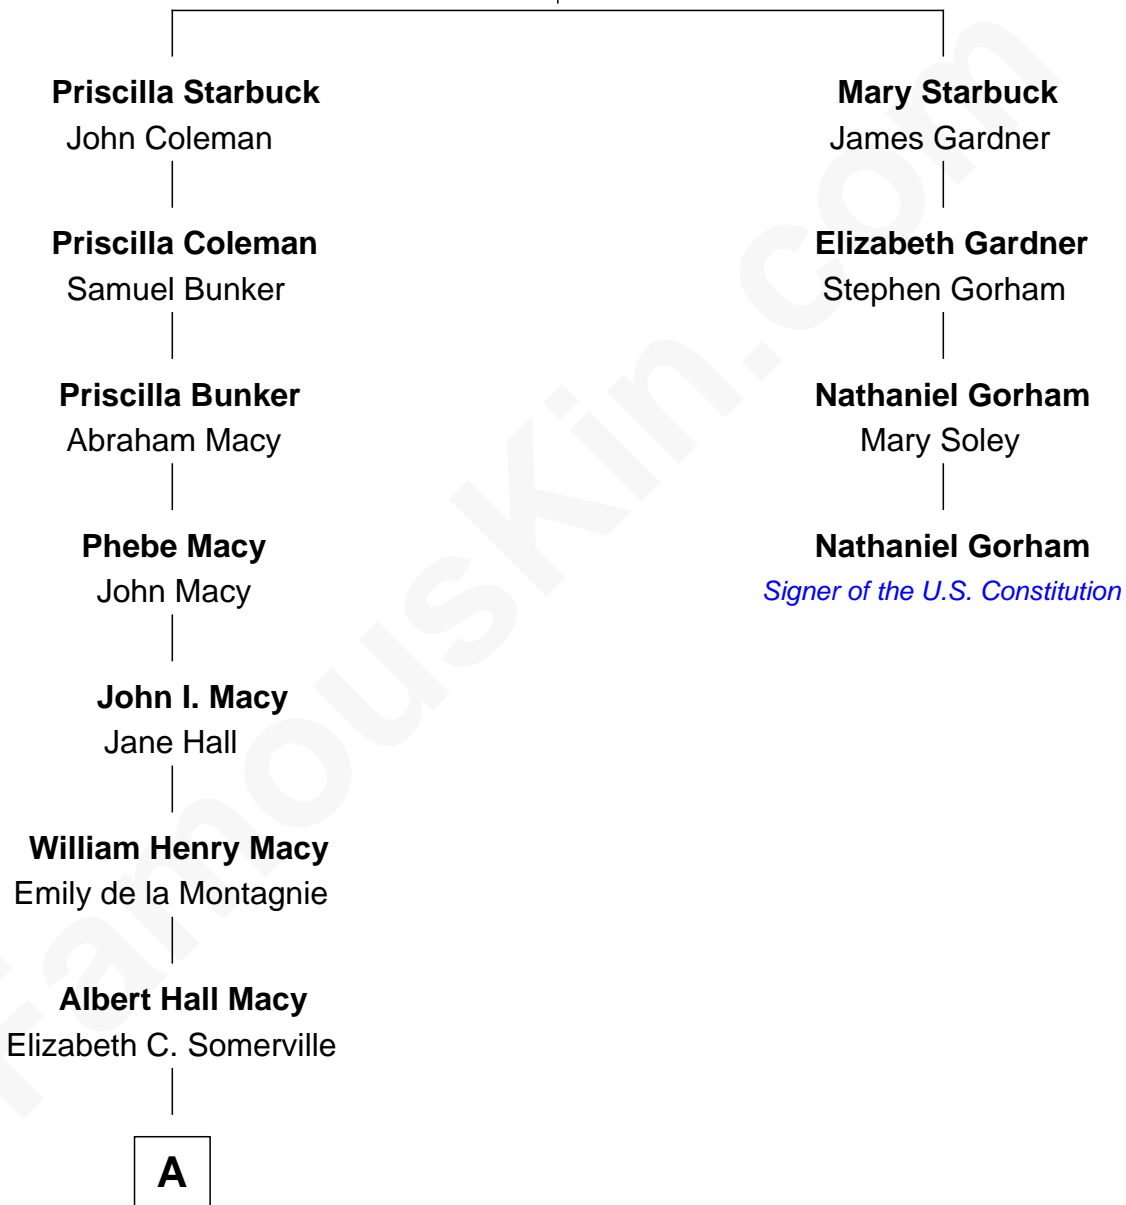

FamousKin.com Relationship Chart of

William H. Macy

TV and Movie Actor

3rd cousin 5 times removed of

Nathaniel Gorham

Signer of the U.S. Constitution

Nathaniel Starbuck

Mary Coffin

A

—
William Hall Macy
Lois Elizabeth Overstreet

—
William H. Macy
TV and Movie Actor

FamousKin.com