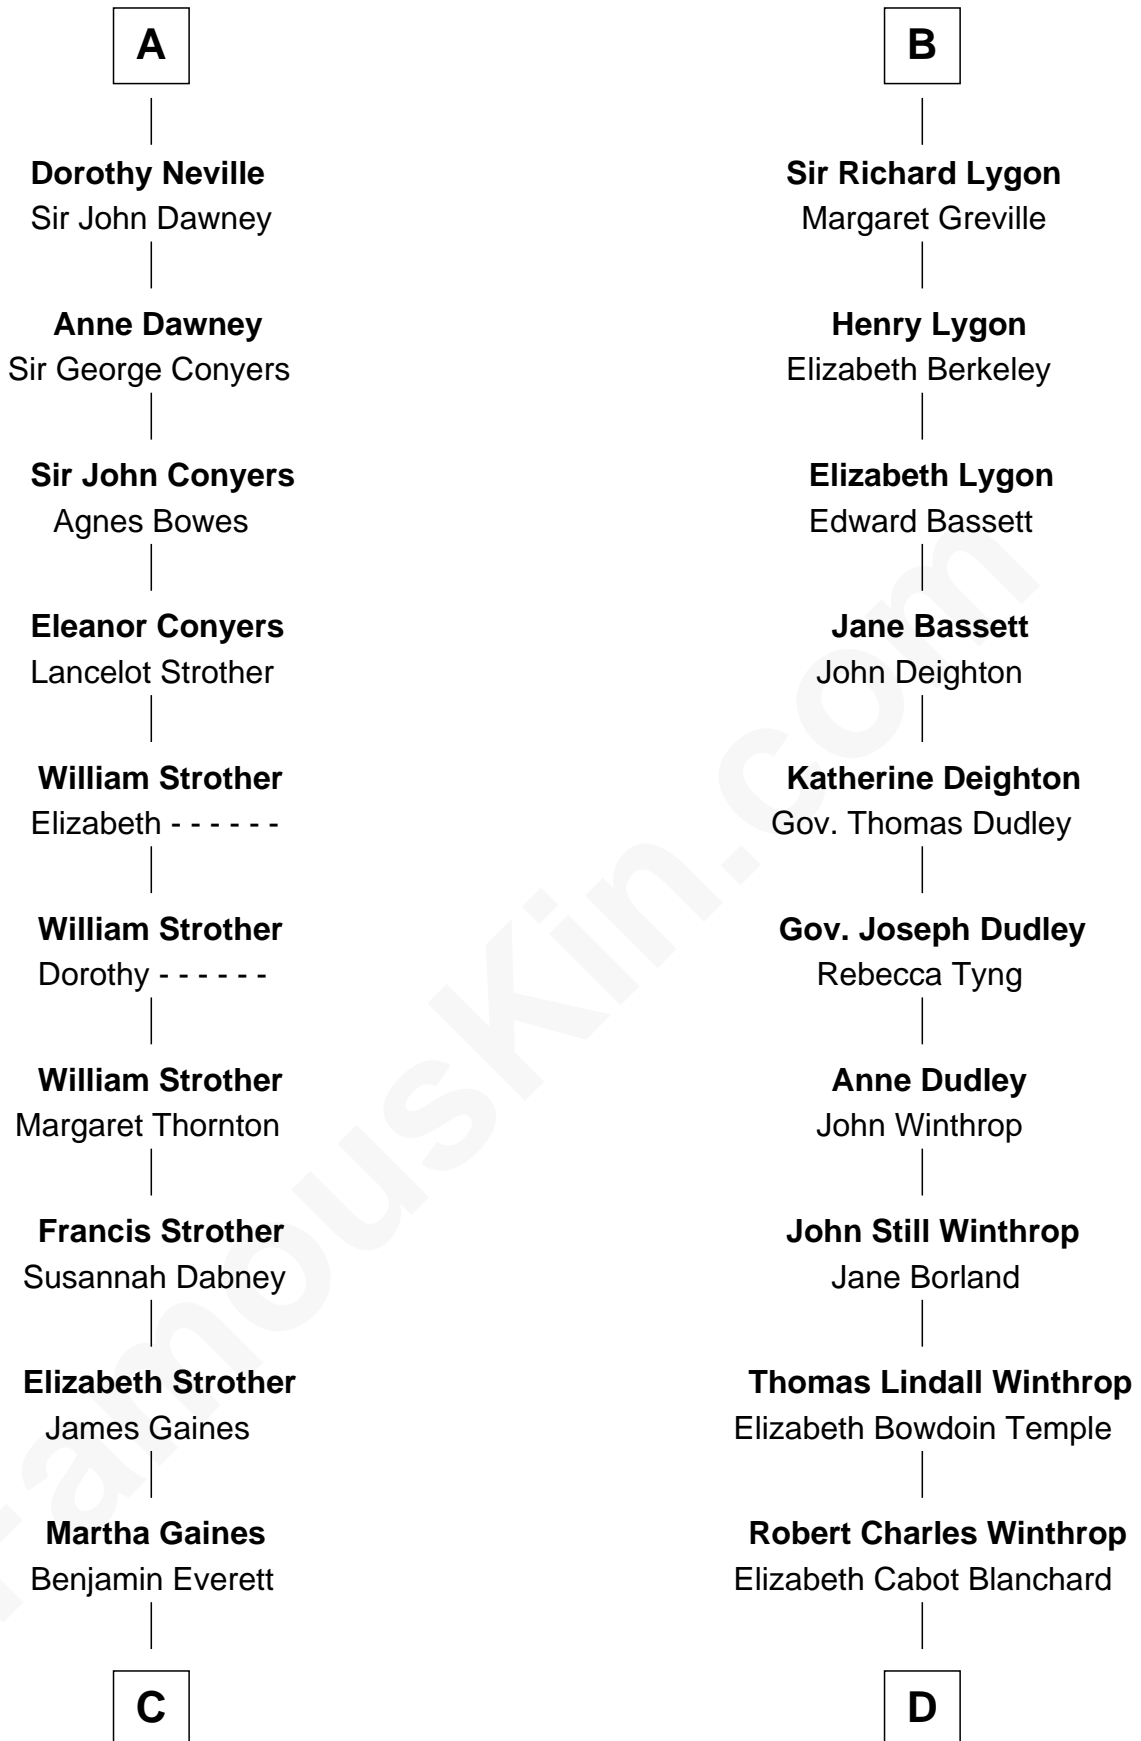

FamousKin.com Relationship Chart of

William H. Macy

TV and Movie Actor

20th cousin 1 time removed of

John Kerry

68th U.S. Secretary of State

Sir William Trussell
Matilda de Mainwaring

Sir Warin Trussell
Maud de St. Philibert

A

Sir Warin Trussell
Maud de St. Philibert

Maud Trussell
Sir John de Hastang

Maud de Hastang
Ralph Stafford

Sir Humphrey Stafford
Elizabeth Burdet

Sir Humphrey Stafford
Eleanor Aylesbury

Elizabeth Stafford
Sir Richard de Beauchamp

Anne de Beauchamp
Sir Richard Lygon

B

C

Dr. George Gaines Everitt

Mary A. Mayers

Horace Benjamin Everitt

Martha Leticia Roberts

Mary Lois Everitt