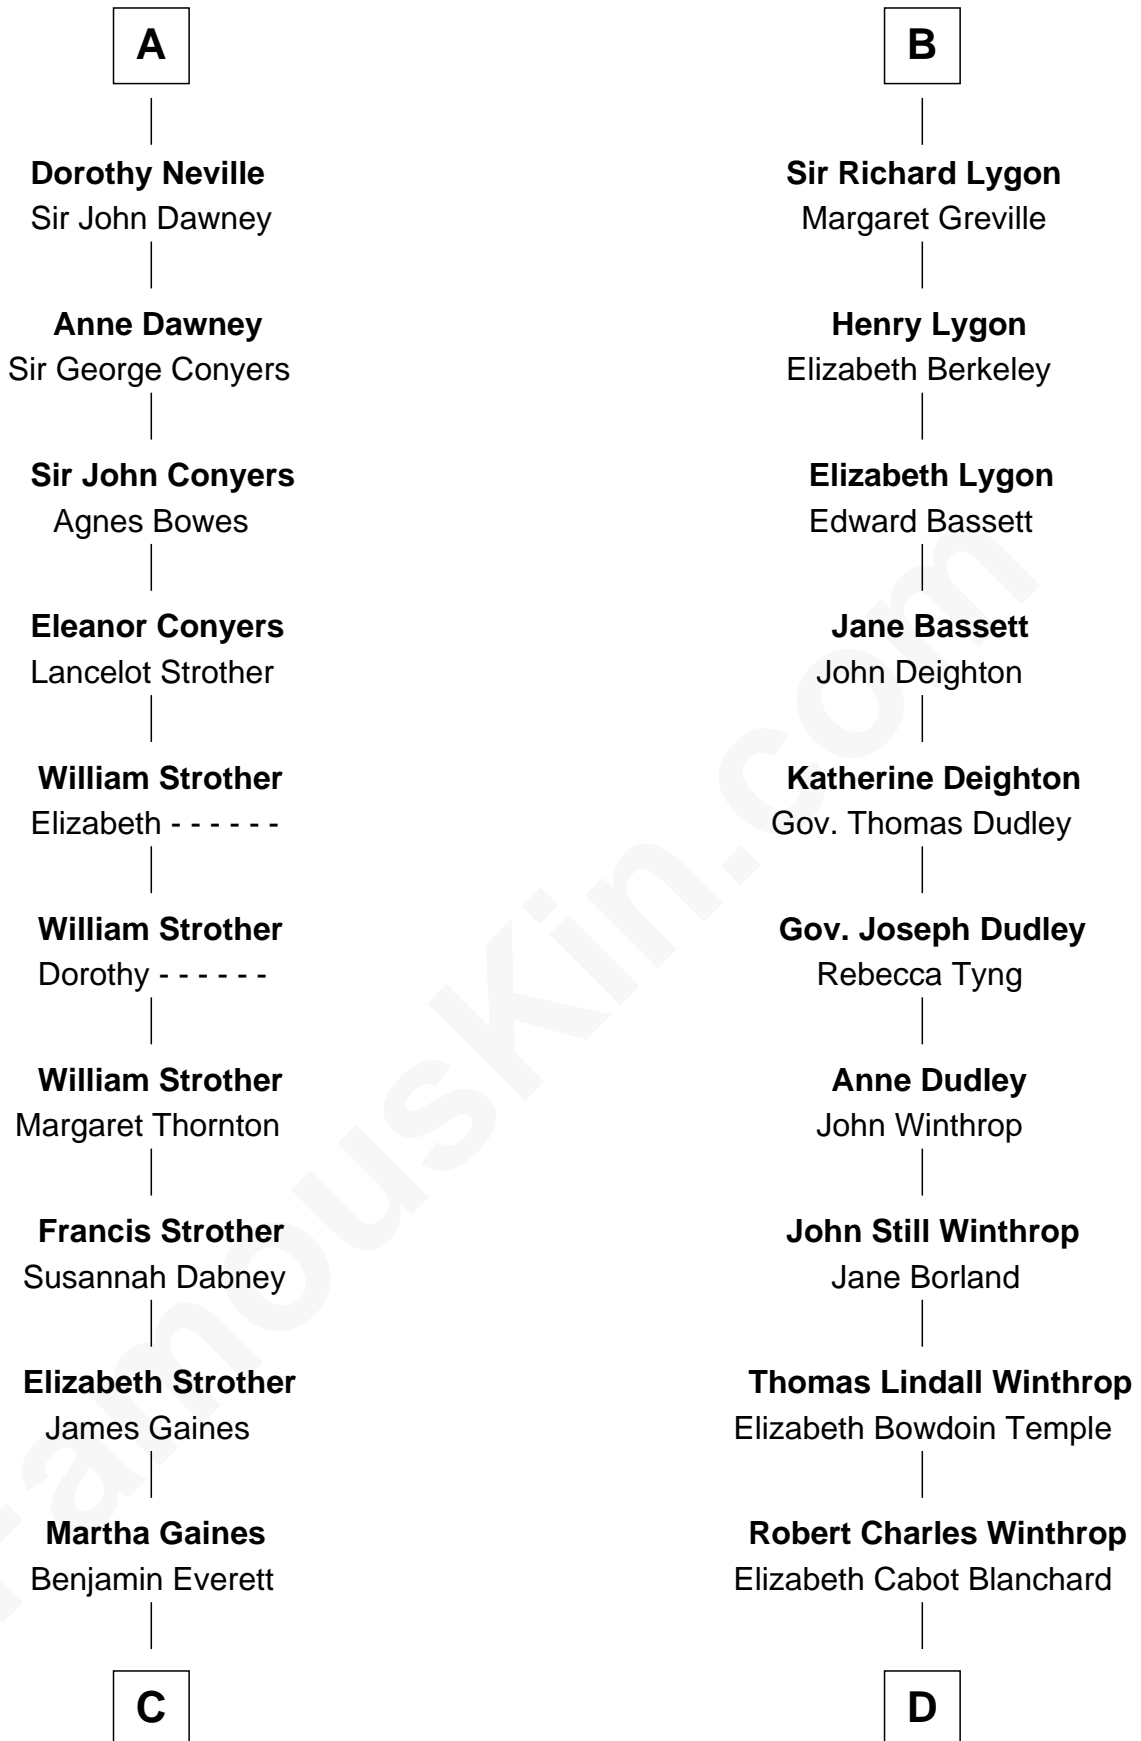

FamousKin.com Relationship Chart of

William H. Macy

TV and Movie Actor

20th cousin 1 time removed of

John Kerry

68th U.S. Secretary of State

Sir John de St. Philibert

Ada de Botetourte

Eleanor Aylesbury

Elizabeth Stafford

Sir Richard de Beauchamp

Anne de Beauchamp

Sir Richard Lygon

B

C

Dr. George Gaines Everitt

Mary A. Mayers

Horace Benjamin Everitt

Martha Leticia Roberts

Mary Lois Everitt

Clement Overstreet

Lois Elizabeth Overstreet

William Hall Macy

William H. Macy