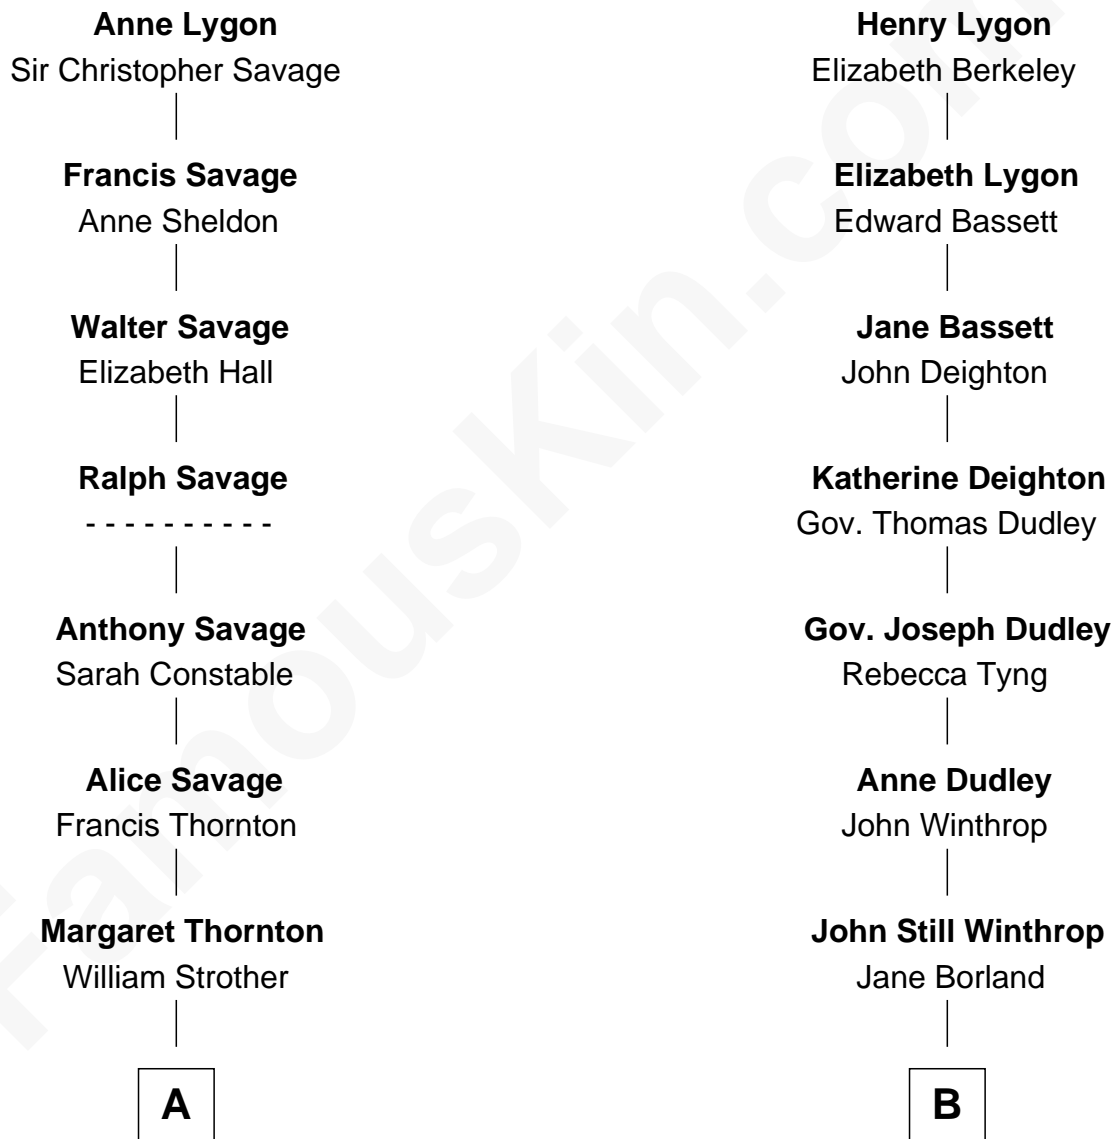

# FamousKin.com Relationship Chart of

**William H. Macy**

*TV and Movie Actor*

12th cousin 2 times removed of

**John Kerry**

*68th U.S. Secretary of State*

**Sir Richard Lygon**

Margaret Greville

**A**

**Francis Strother**  
Susannah Dabney

**Elizabeth Strother**  
James Gaines

**Martha Gaines**  
Benjamin Everett

**Dr. George Gaines Everitt**  
Mary A. Mayers

**Horace Benjamin Everitt**  
Martha Leticia Roberts

**Mary Lois Everitt**  
Clement Overstreet

**Lois Elizabeth Overstreet**  
William Hall Macy

**William H. Macy**  
*TV and Movie Actor*

**B**

**Thomas Lindall Winthrop**  
Elizabeth Bowdoin Temple

**Robert Charles Winthrop**  
Elizabeth Cabot Blanchard