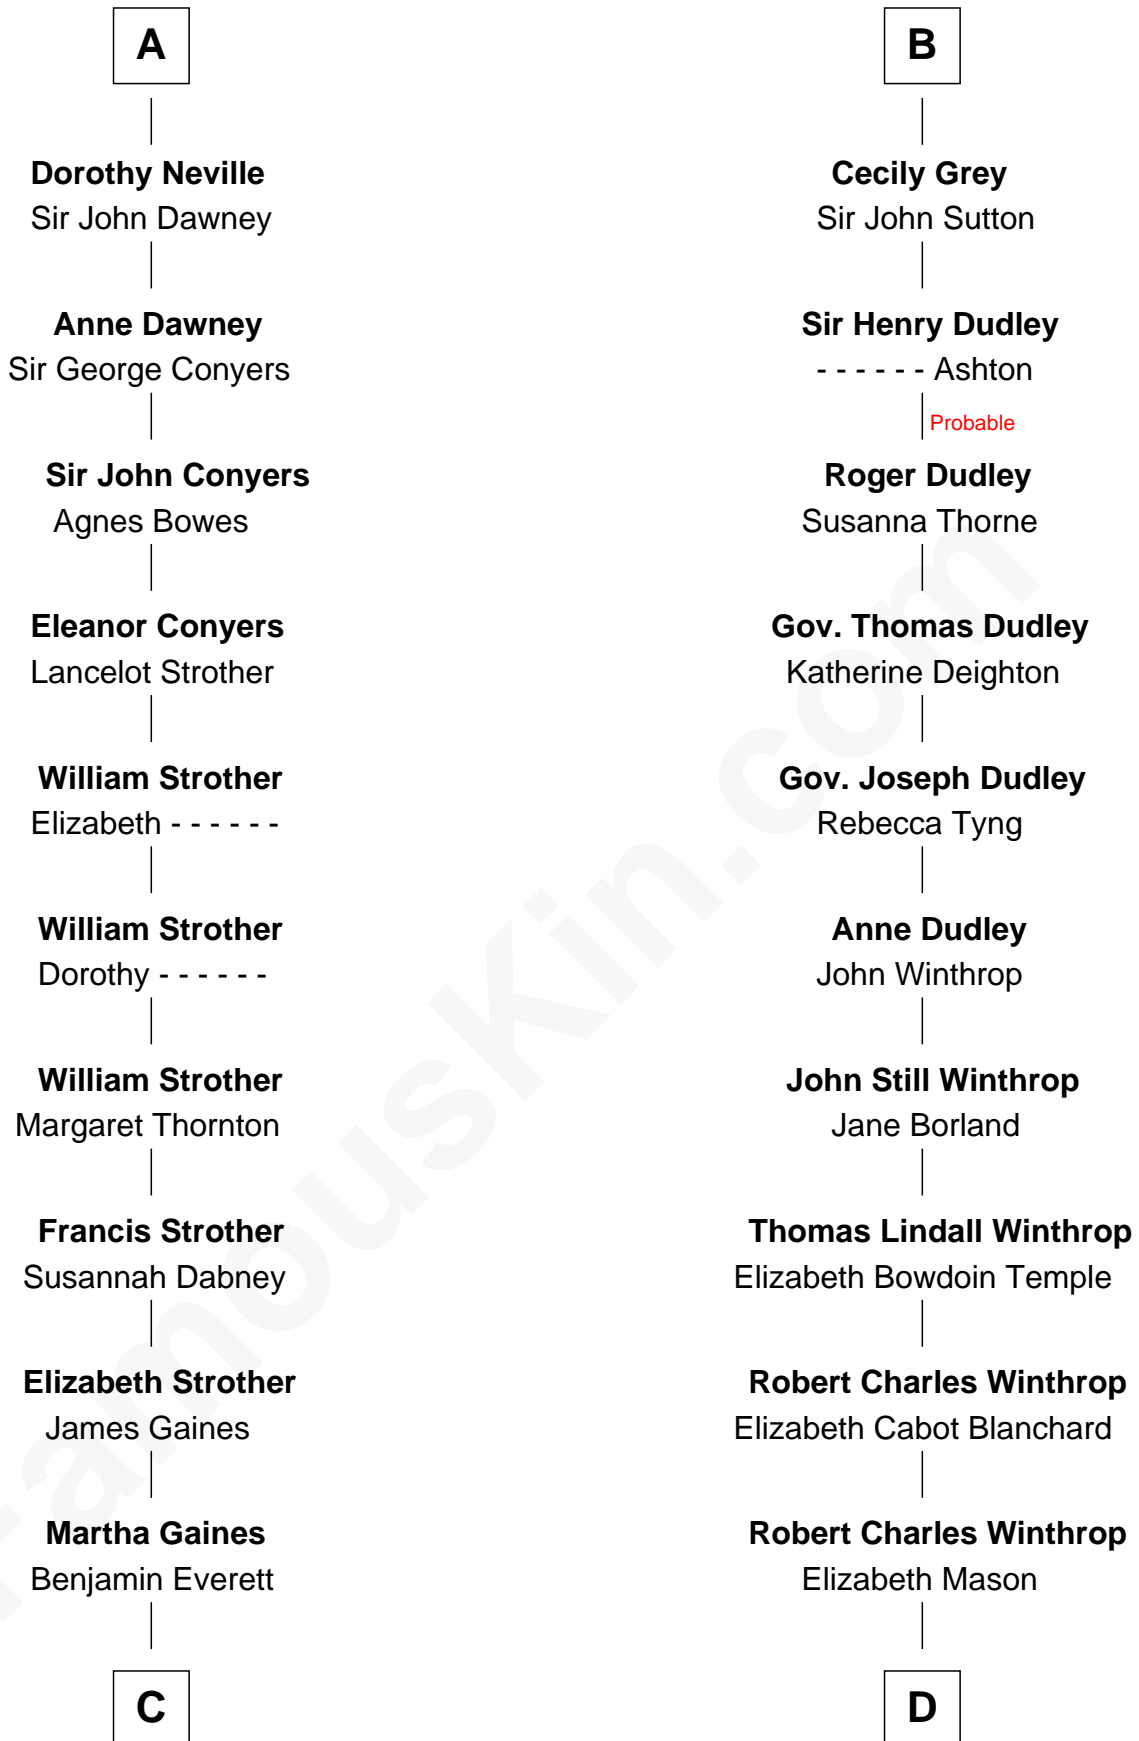

FamousKin.com Relationship Chart of

William H. Macy

TV and Movie Actor

19th cousin 2 times removed of

John Kerry

68th U.S. Secretary of State

C

Dr. George Gaines Everitt

Mary A. Mayers

Horace Benjamin Everitt

Martha Leticia Roberts

Mary Lois Everitt

Clement Overstreet

Lois Elizabeth Overstreet

William Hall Macy

William H. Macy

TV and Movie Actor

D

Margaret Tyndal Winthrop

James Grant Forbes

Rosemary Isabel Forbes

Richard John Kerry

John Kerry

68th U.S. Secretary of State