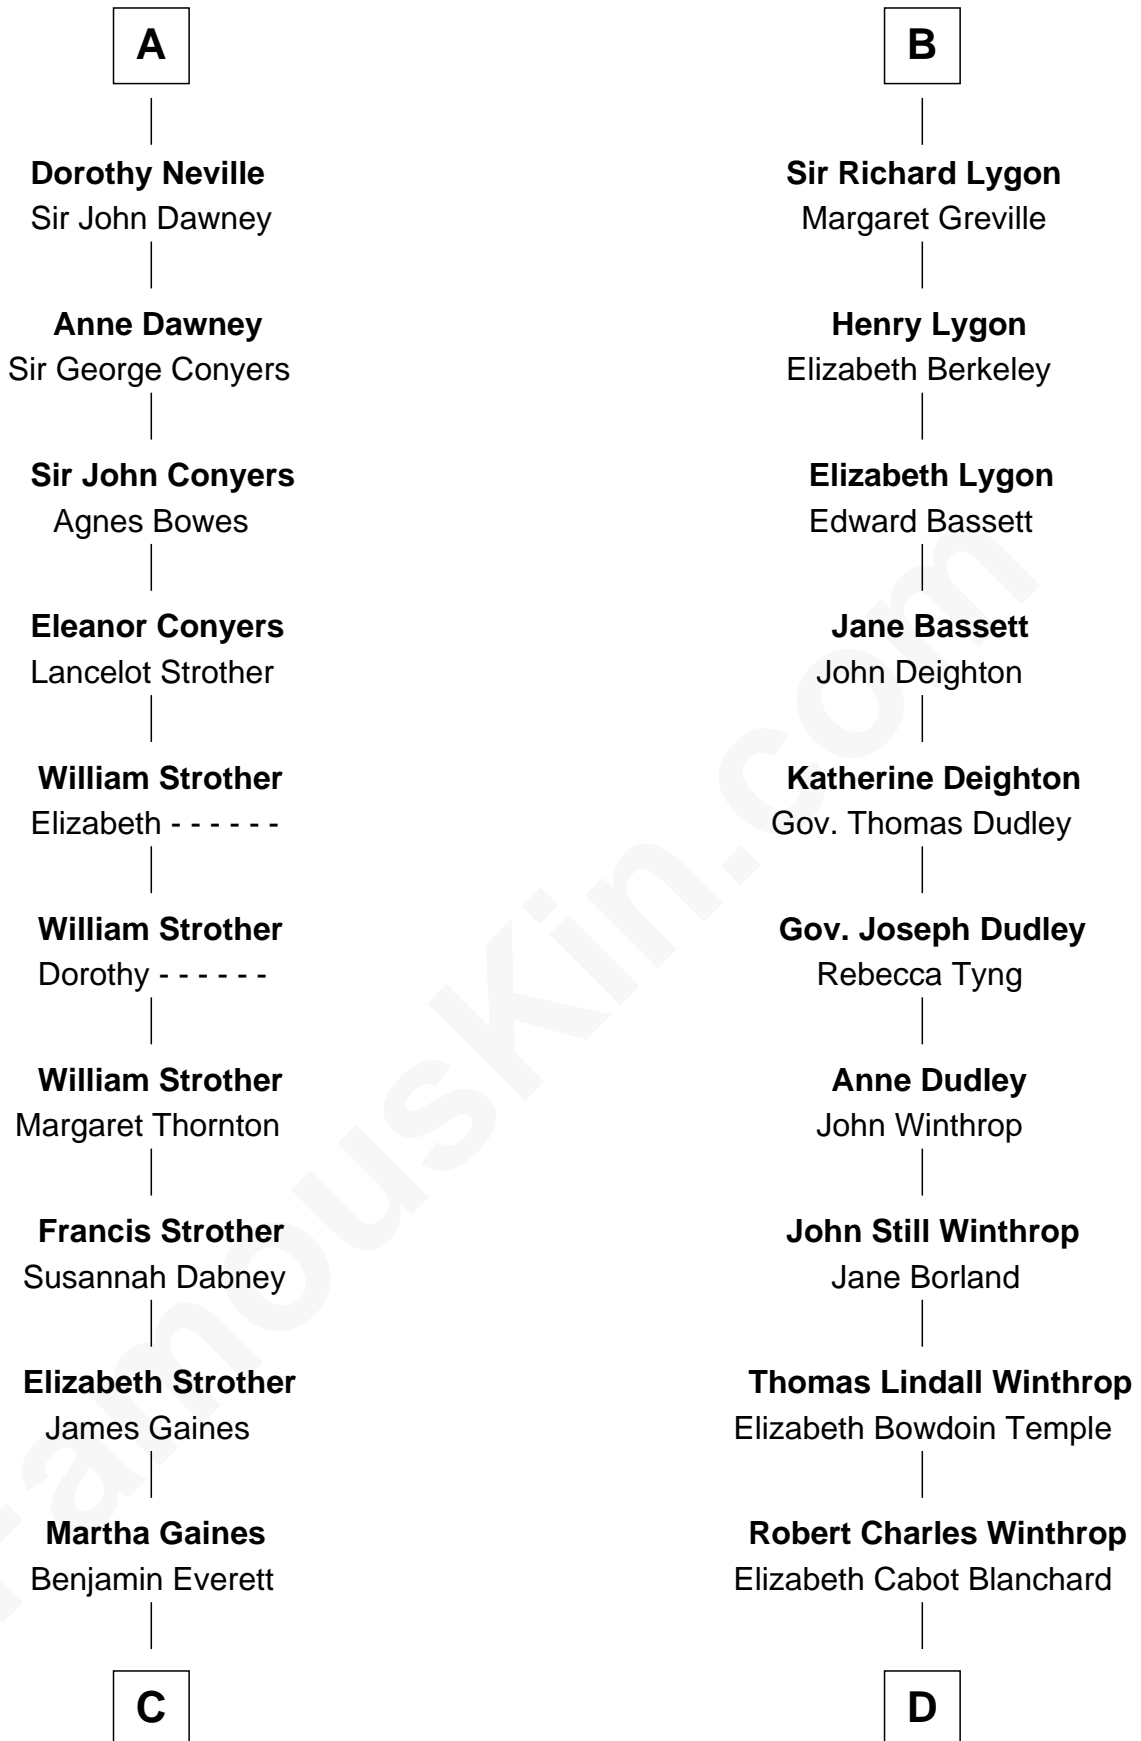

FamousKin.com Relationship Chart of

William H. Macy

TV and Movie Actor

20th cousin 1 time removed of

John Kerry

68th U.S. Secretary of State

Sir Richard Basset

Joan de Huntingfield

C

Dr. George Gaines Everitt

Mary A. Mayers

Horace Benjamin Everitt

Martha Leticia Roberts

Mary Lois Everitt

Clement Overstreet

Lois Elizabeth Overstreet

William Hall Macy

William H. Macy

TV and Movie Actor

D

Robert Charles Winthrop

Elizabeth Mason

Margaret Tyndal Winthrop

James Grant Forbes