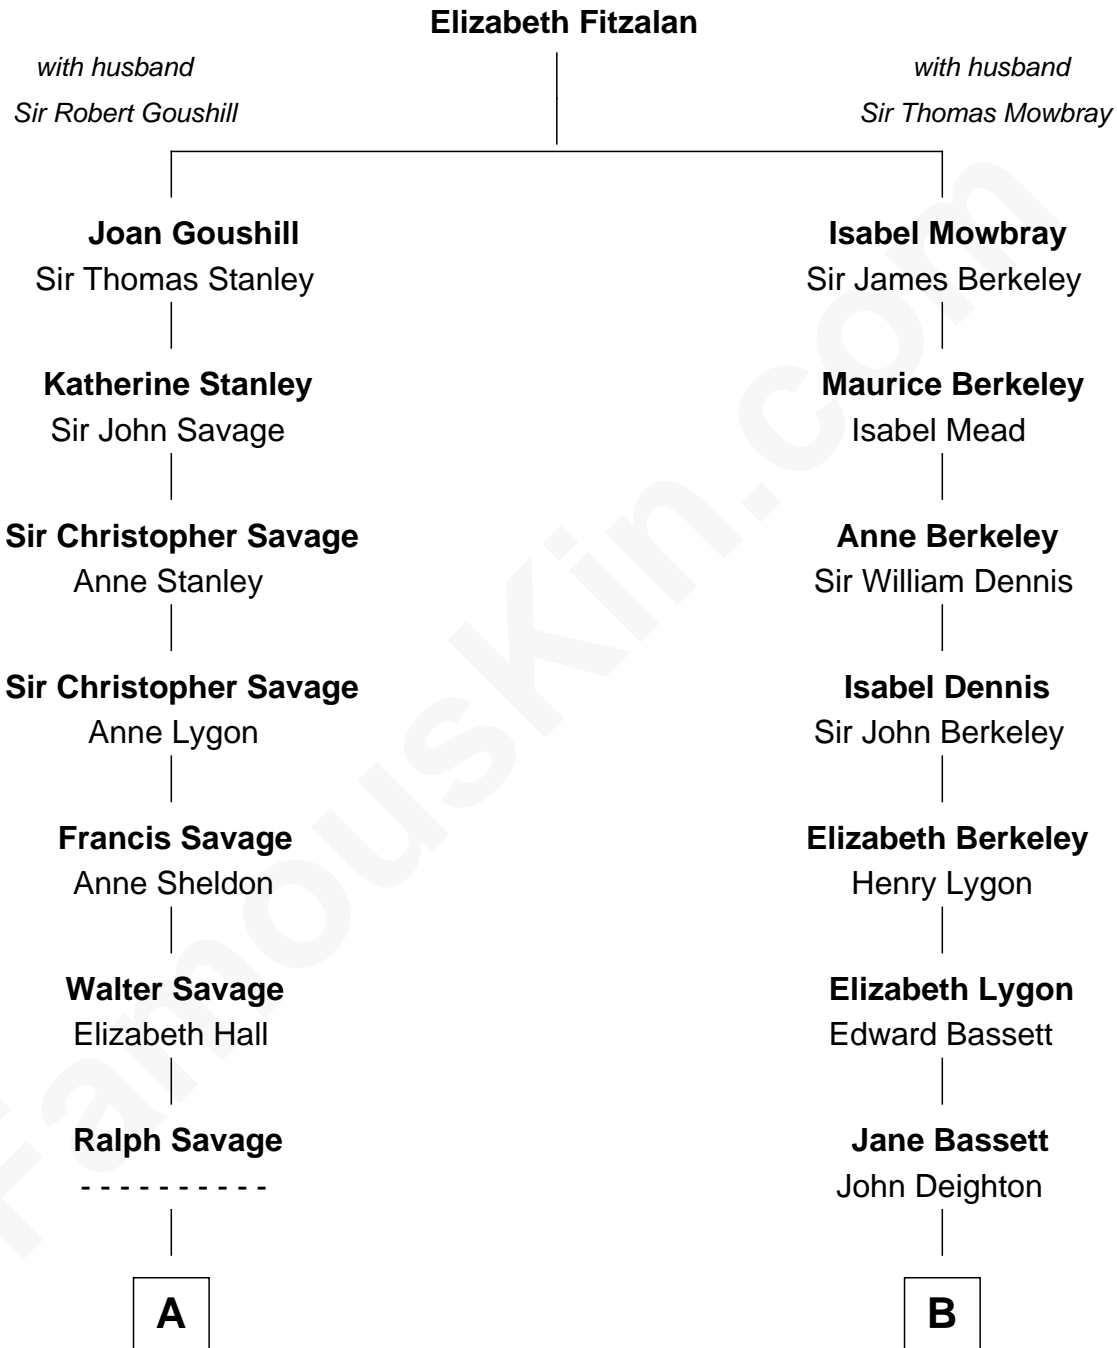

# FamousKin.com Relationship Chart of

**William H. Macy**

*TV and Movie Actor*

16th cousin 1 time removed of

**John Kerry**

*68th U.S. Secretary of State*

**A**

**Anthony Savage**  
Sarah Constable

**Alice Savage**  
Francis Thornton

**Margaret Thornton**  
William Strother

**Francis Strother**  
Susannah Dabney

**Elizabeth Strother**  
James Gaines

**Martha Gaines**  
Benjamin Everett

**Dr. George Gaines Everitt**  
Mary A. Mayers

**Horace Benjamin Everitt**  
Martha Leticia Roberts

**Mary Lois Everitt**  
Clement Overstreet

**Lois Elizabeth Overstreet**  
William Hall Macy

**William H. Macy**  
*TV and Movie Actor*

**B**

**Katherine Deighton**  
Gov. Thomas Dudley