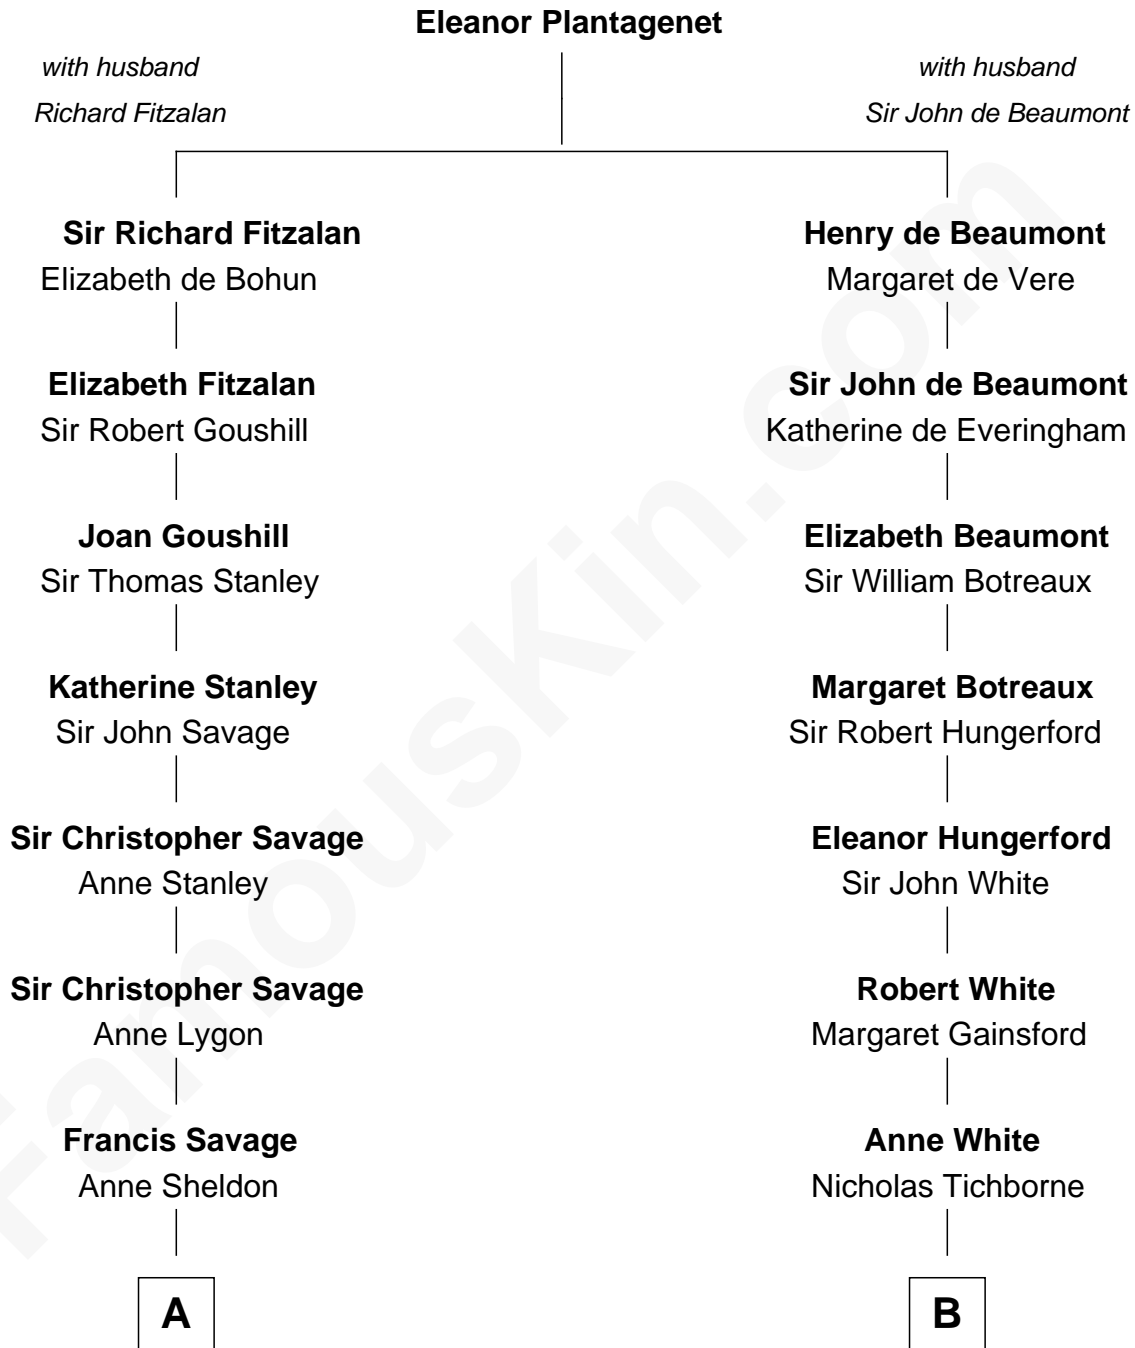

FamousKin.com Relationship Chart of

William H. Macy

TV and Movie Actor

19th cousin of

Grace Slick

Singer, Songwriter - Jefferson Airplane

C

Mary Lois Everitt
Clement Overstreet

Lois Elizabeth Overstreet
William Hall Macy

William H. Macy
TV and Movie Actor

D

Grace Josephine Dow
Arthur Wilford Wing

Ivan Wilford Wing
Virginia Barnett

Grace Slick
Singer, Songwriter - Jefferson Airplane