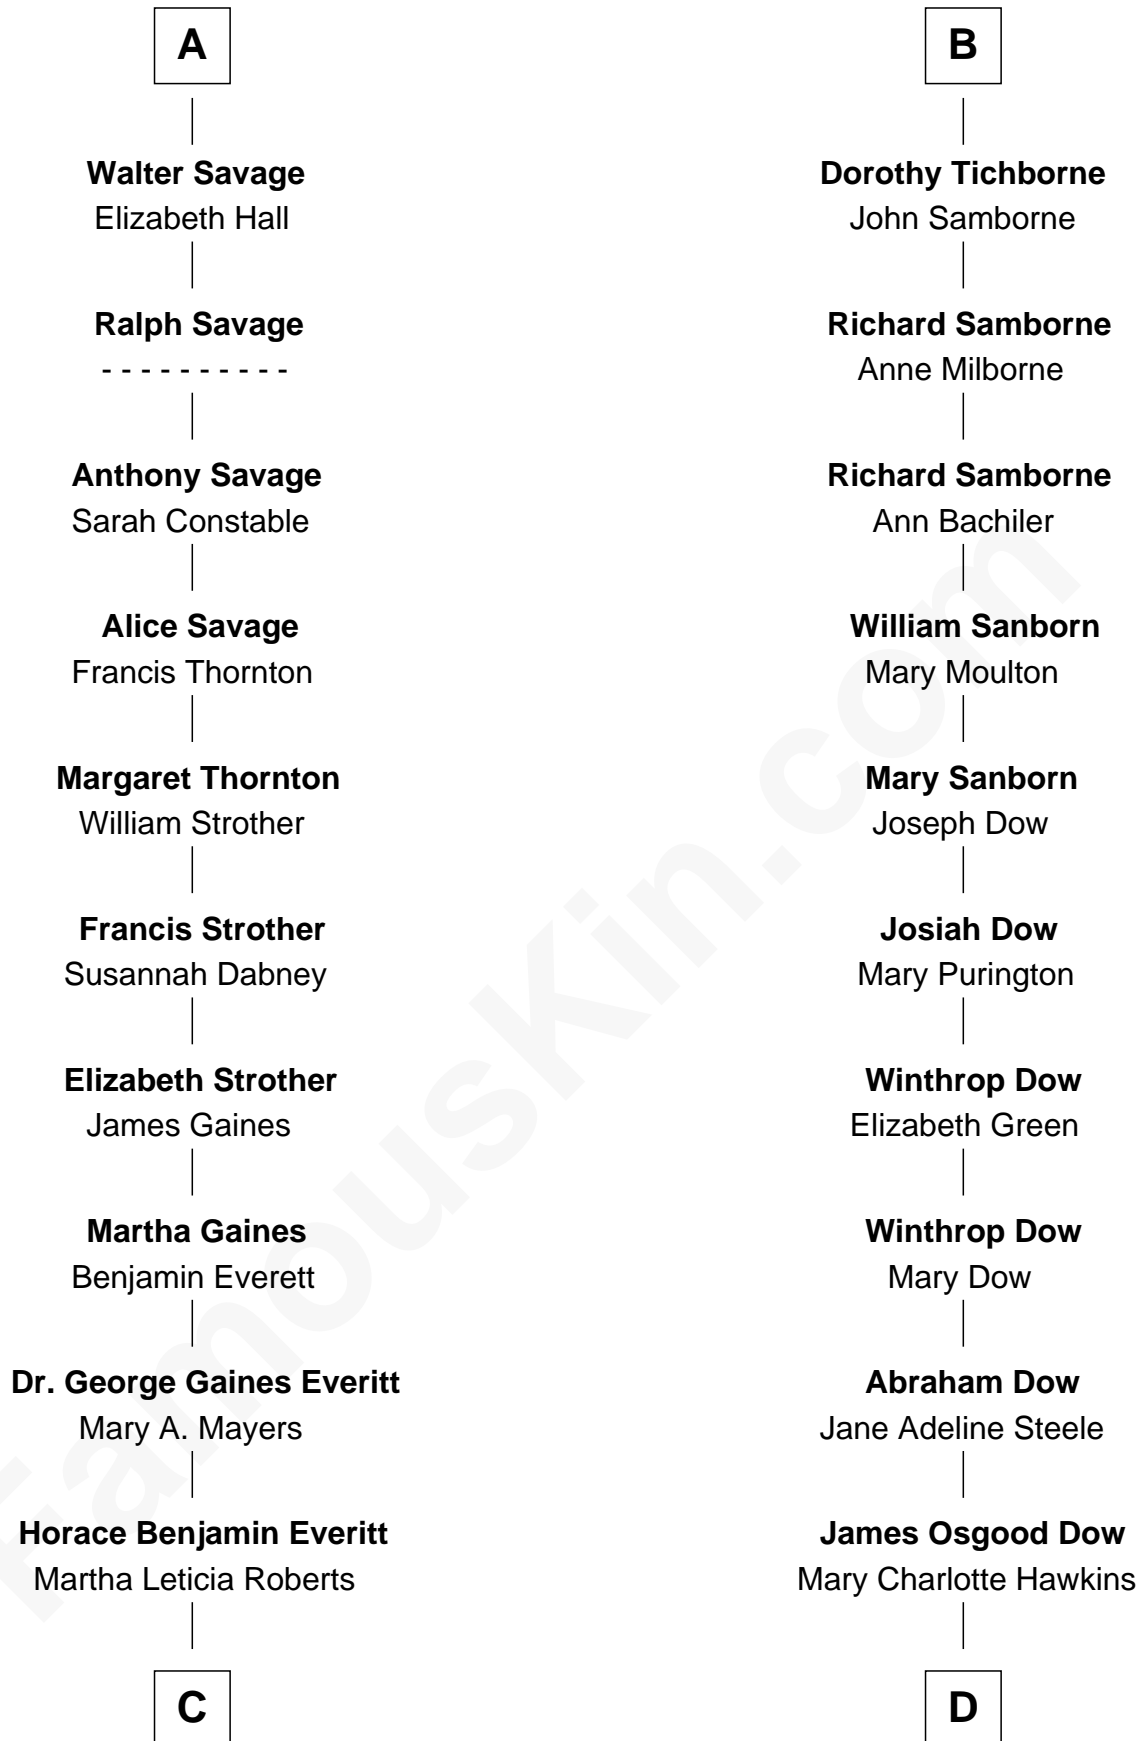

FamousKin.com Relationship Chart of

William H. Macy

TV and Movie Actor

19th cousin of

Grace Slick

Singer, Songwriter - Jefferson Airplane

C

Mary Lois Everitt
Clement Overstreet

Lois Elizabeth Overstreet
William Hall Macy

William H. Macy
TV and Movie Actor

D

Grace Josephine Dow
Arthur Wilford Wing

Ivan Wilford Wing
Virginia Barnett

Grace Slick
Singer, Songwriter - Jefferson Airplane