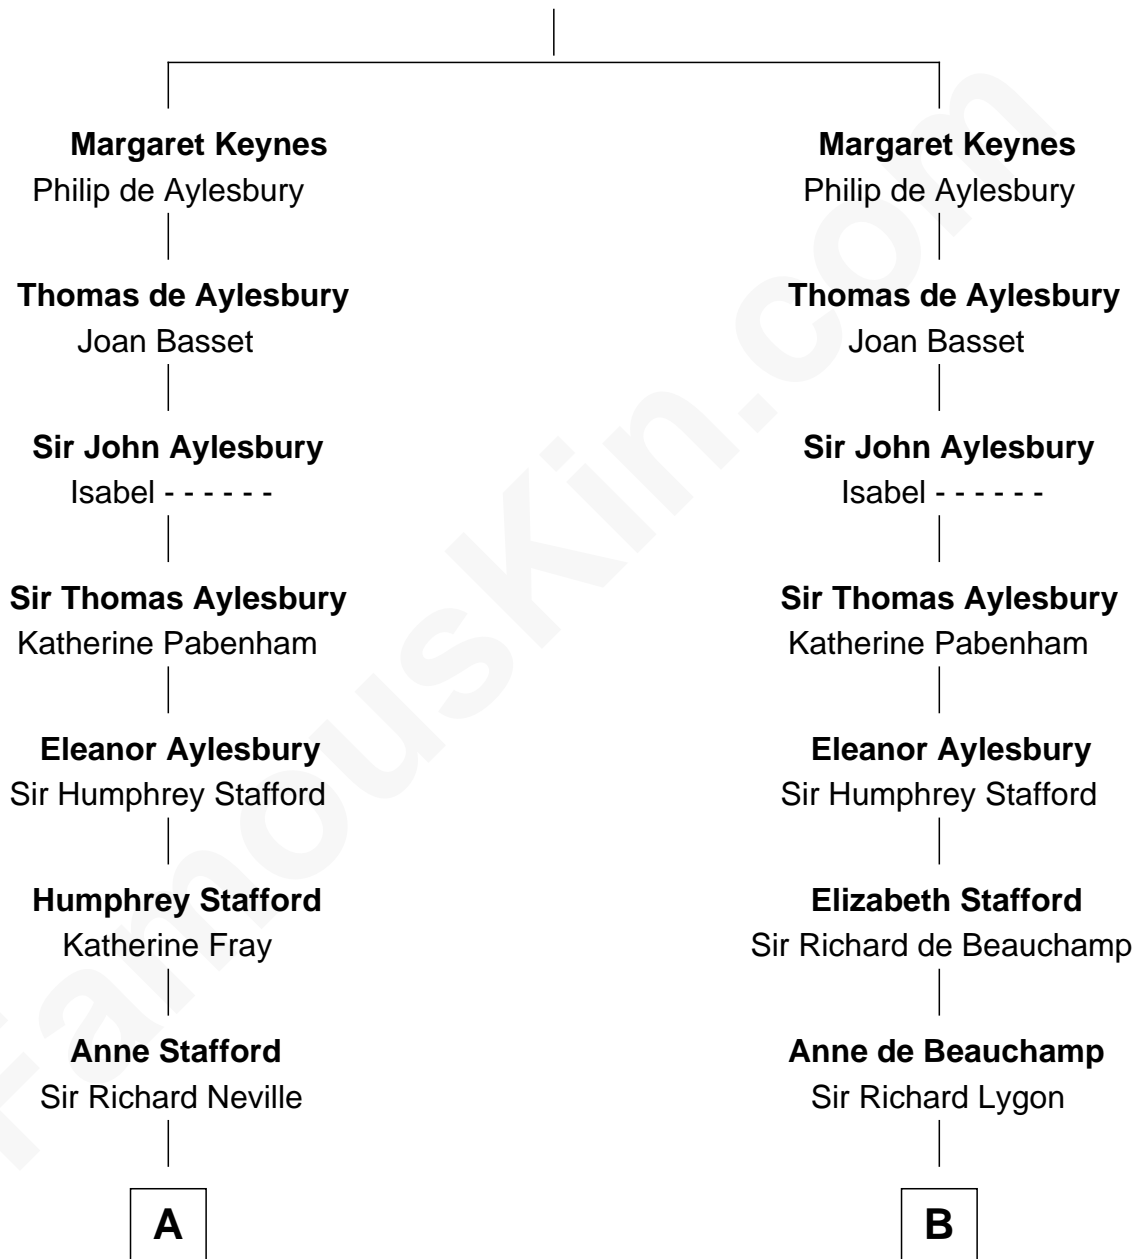

# FamousKin.com Relationship Chart of

**William H. Macy**

*TV and Movie Actor*

21st cousin of

**Thomas Pynchon**

*American Novelist*

**Robert de Keynes**

**A**

**Dorothy Neville**  
Sir John Dawney

**Anne Dawney**  
Sir George Conyers

**Sir John Conyers**  
Agnes Bowes

**Eleanor Conyers**  
Lancelot Strother

**William Strother**  
Elizabeth - - - - -

**William Strother**  
Dorothy - - - - -

**William Strother**  
Margaret Thornton

**Francis Strother**  
Susannah Dabney

**Elizabeth Strother**  
James Gaines

**Martha Gaines**  
Benjamin Everett

**C**

**B**

**Sir Richard Lygon**  
Margaret Greville