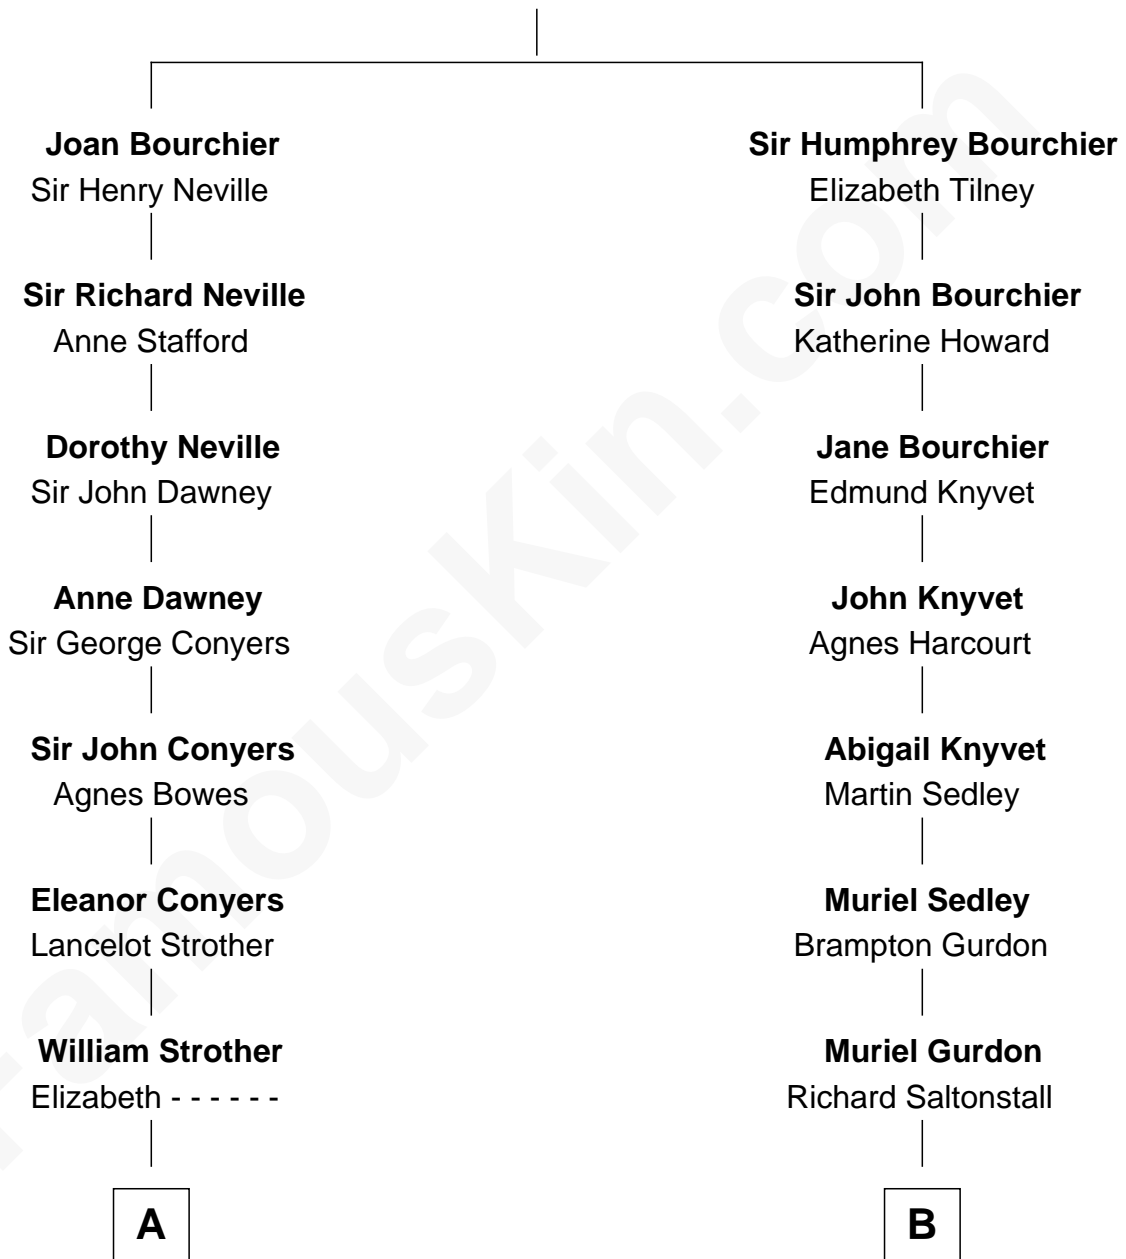

FamousKin.com Relationship Chart of

William H. Macy

TV and Movie Actor

16th cousin 3 times removed of

Paget Brewster

TV Actress

Sir John Bouchier

Margaret Berners

C

Joan Ryerson

George Washington Wales Brewster

Galen Brewster

Hathaway Tew

Paget Brewster

TV Actress

FamousKin.com