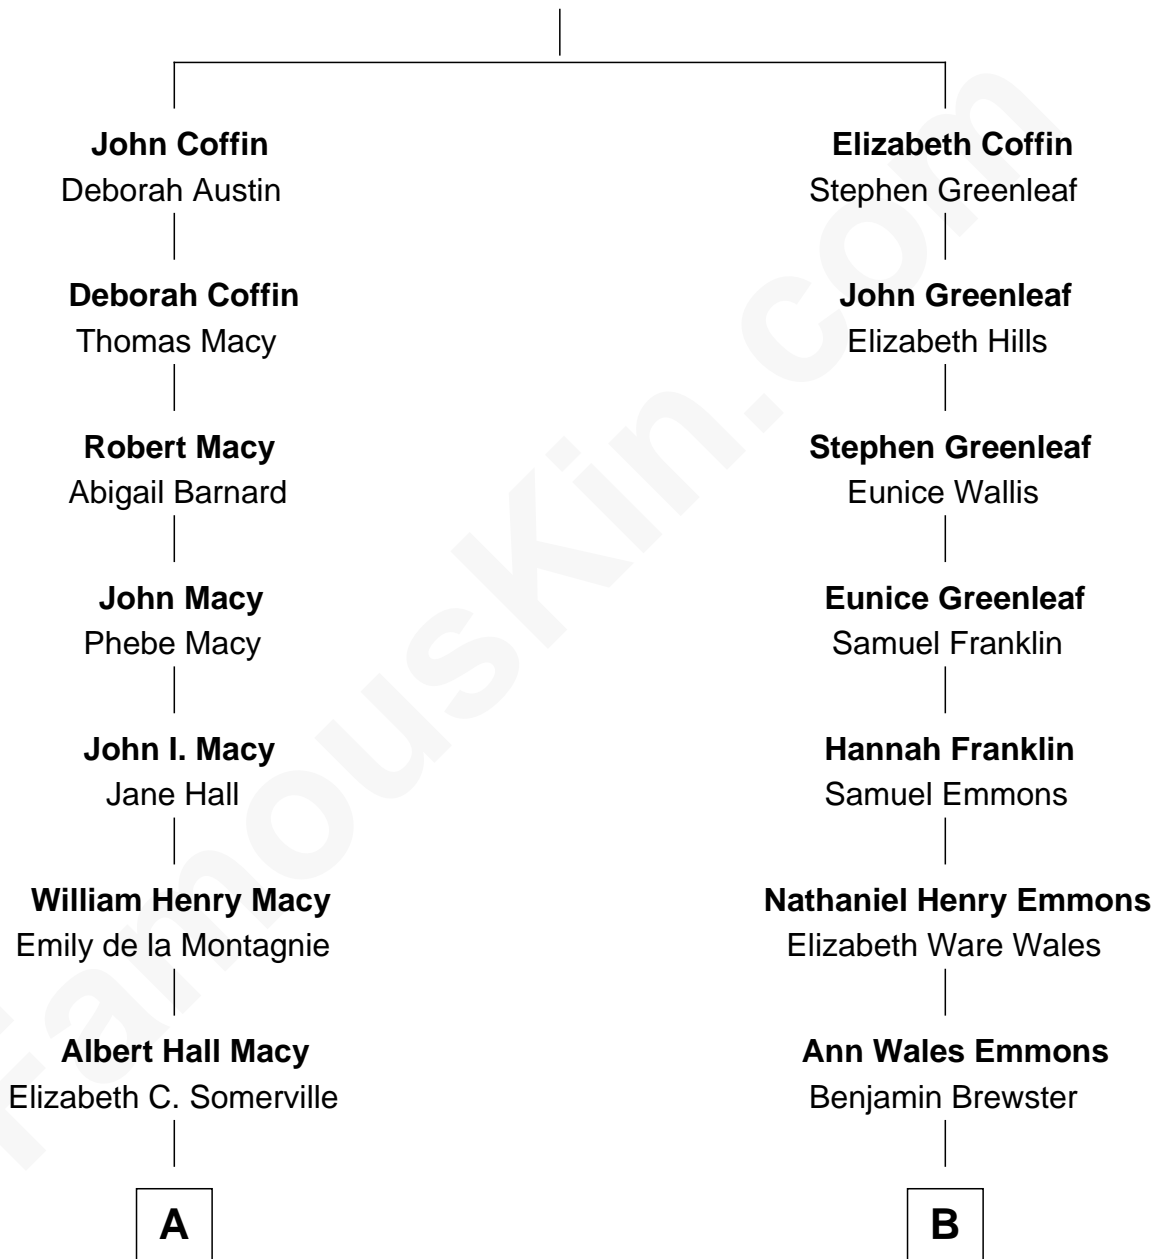

FamousKin.com

Relationship Chart of

William H. Macy

TV and Movie Actor

8th cousin 2 times removed of

Paget Brewster

TV Actress

Tristram Coffin

Dionis Stevens

A

William Hall Macy
Lois Elizabeth Overstreet

William H. Macy
TV and Movie Actor

B

Dr. George Washington Wales Brewster
Ellen Mackenzie Hodge

George Washington Wales Brewster
Joan Ryerson

Galen Brewster
Hathaway Tew

Paget Brewster
TV Actress

FamousKin.com