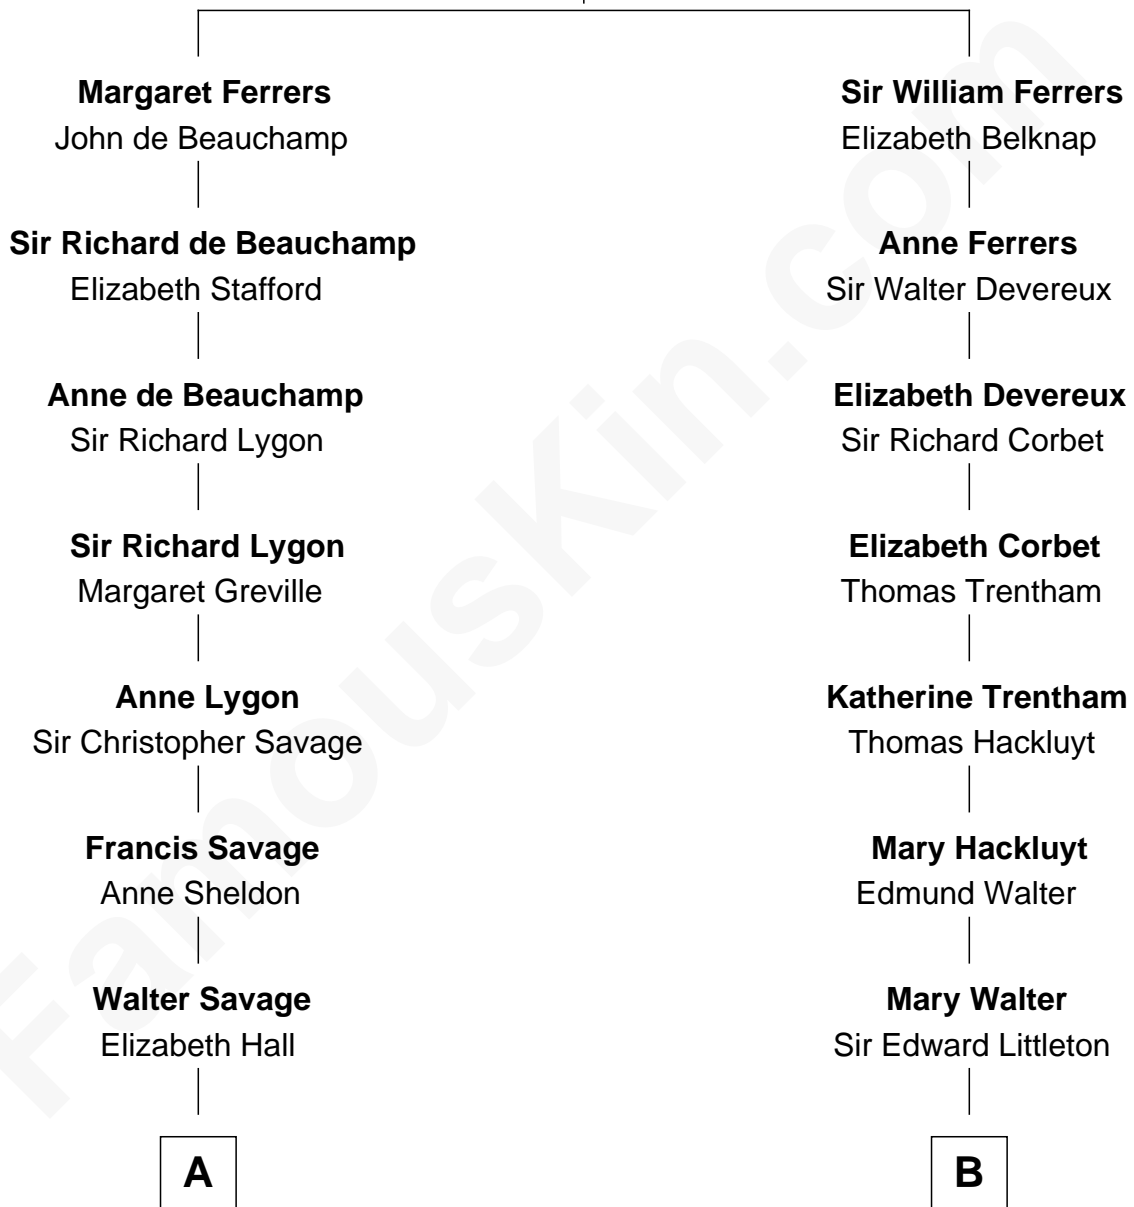

FamousKin.com Relationship Chart of

William H. Macy
TV and Movie Actor

18th cousin of

Paget Brewster
TV Actress

Sir Edmund Ferrers
Ellen Roche

C

Lois Elizabeth Overstreet

William Hall Macy

William H. Macy

TV and Movie Actor

D

Galen Brewster

Hathaway Tew

Paget Brewster

TV Actress

FamousKin.com