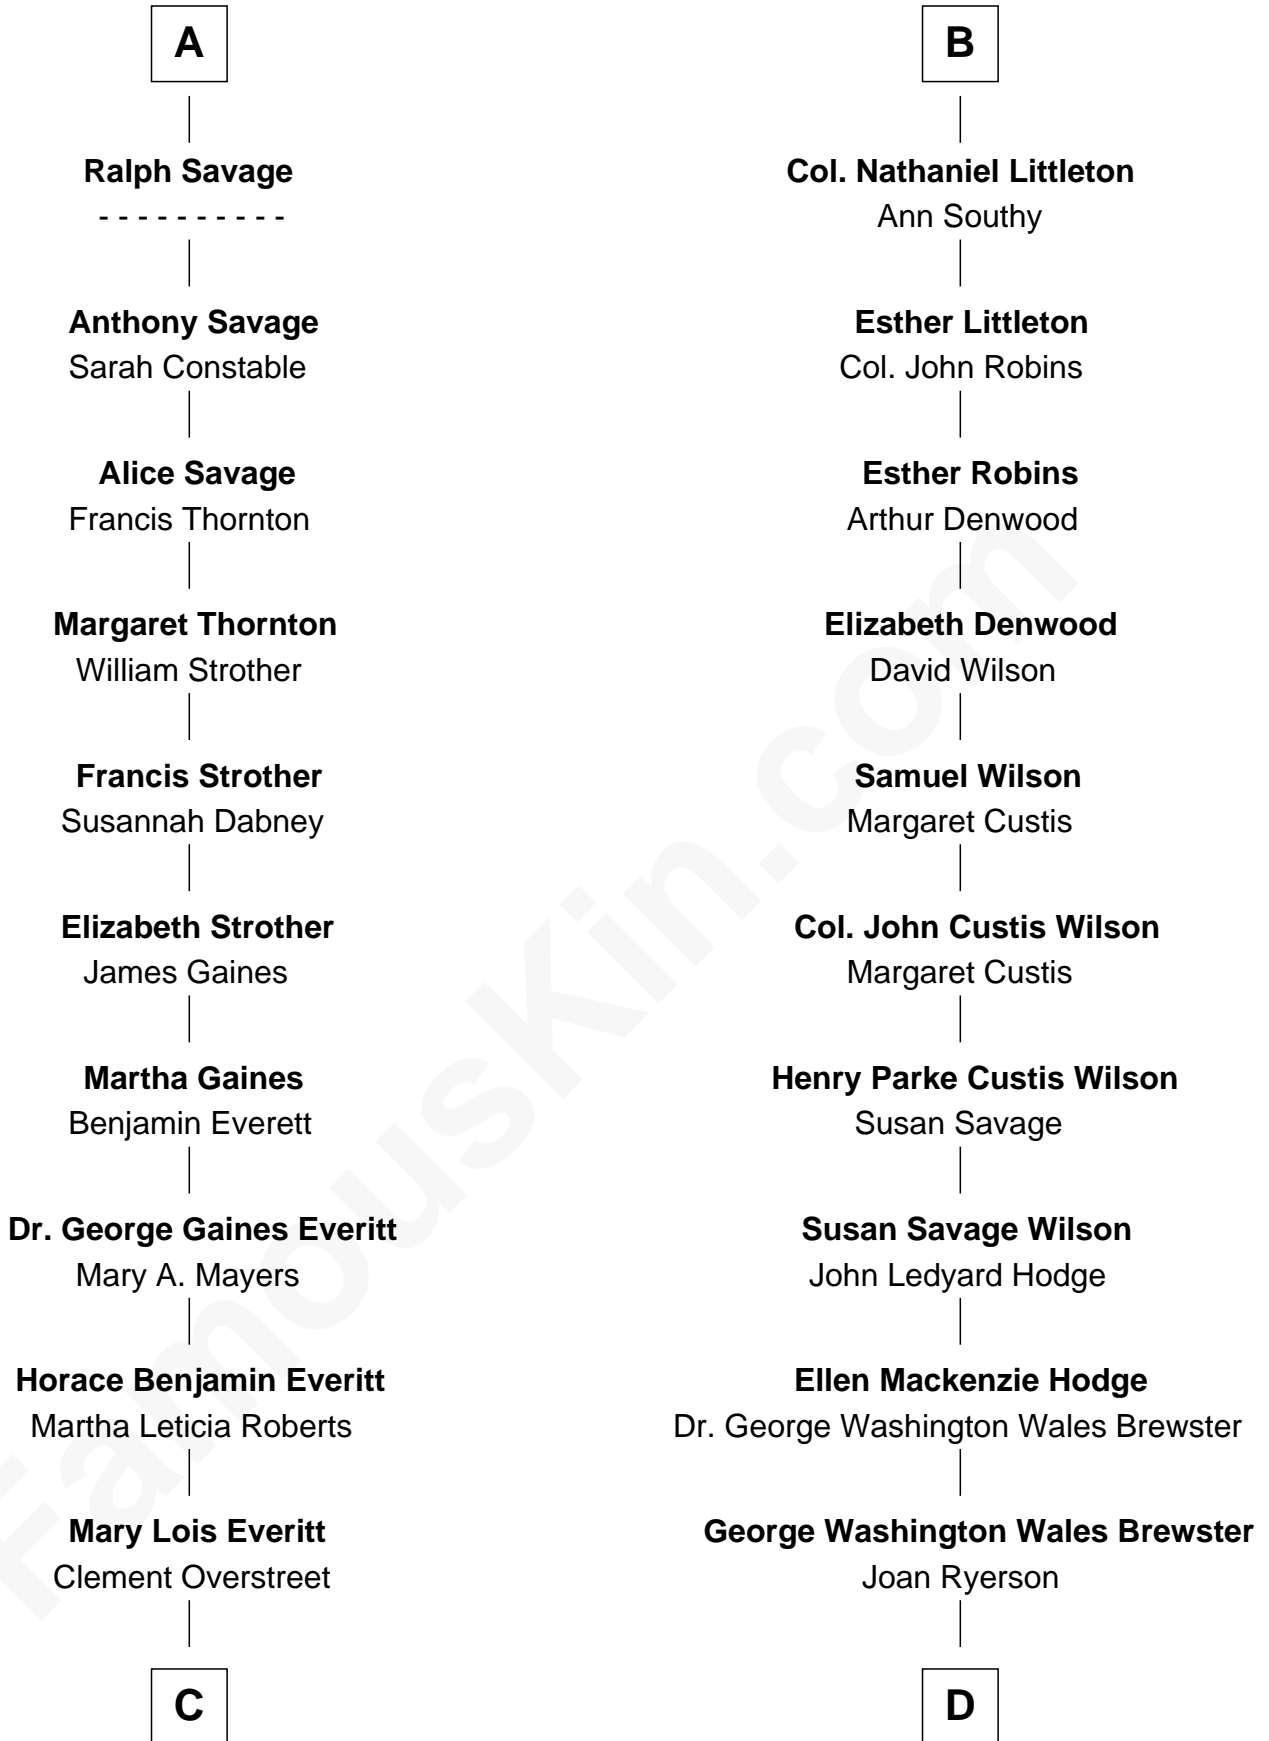

FamousKin.com Relationship Chart of

William H. Macy
TV and Movie Actor

18th cousin of

Paget Brewster
TV Actress

Sir Edmund Ferrers
Ellen Roche

C

Lois Elizabeth Overstreet

William Hall Macy

William H. Macy

TV and Movie Actor

D

Galen Brewster

Hathaway Tew

Paget Brewster

TV Actress

FamousKin.com