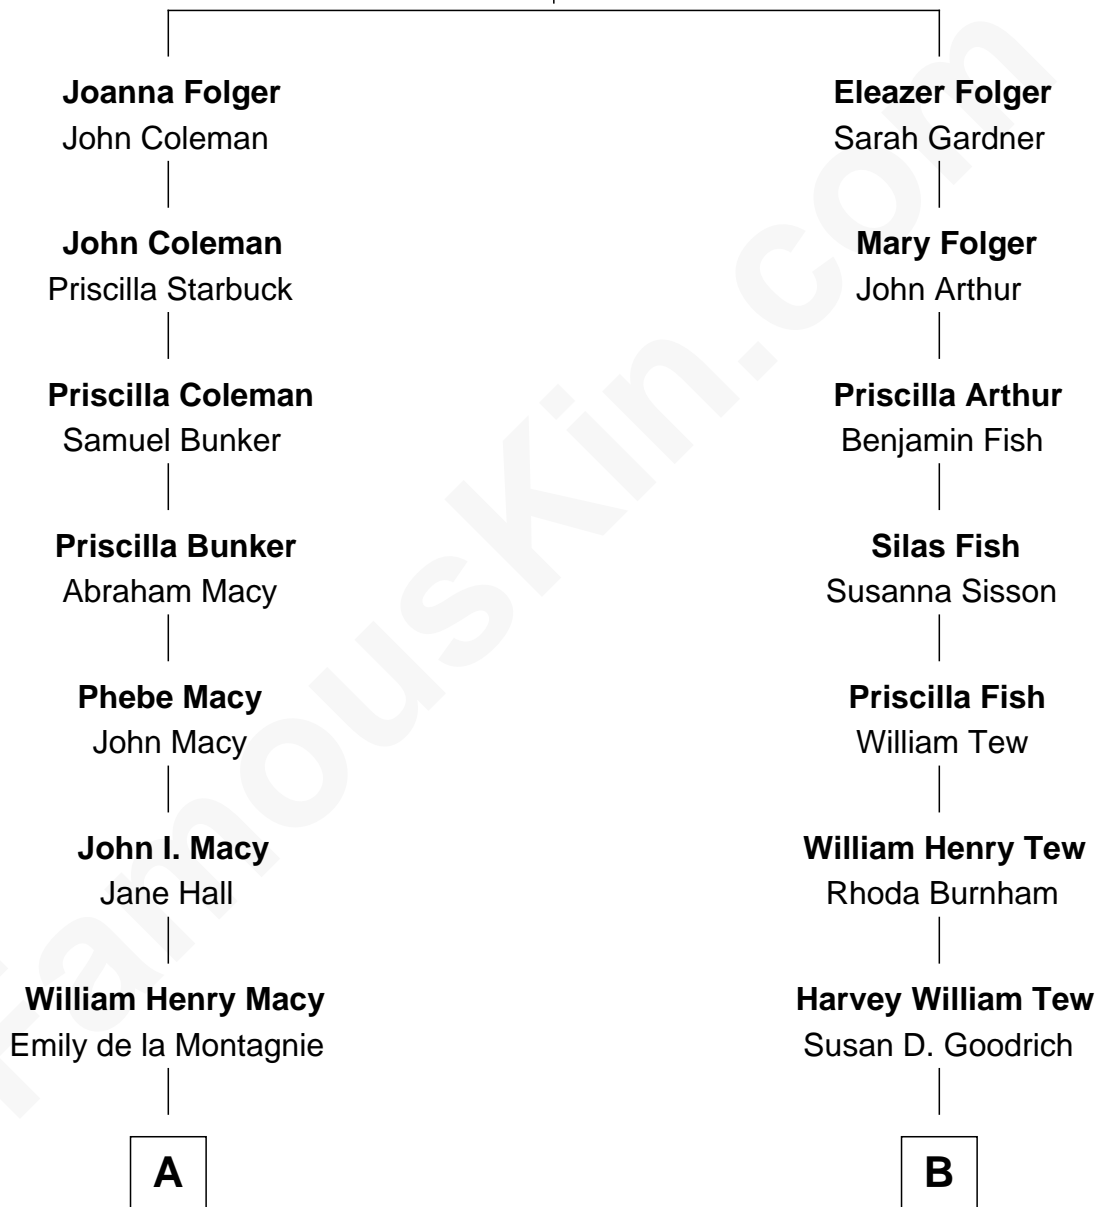

FamousKin.com Relationship Chart of

William H. Macy

TV and Movie Actor

9th cousin 1 time removed of

Paget Brewster

TV Actress

Peter Folger

Mary Morrill

A

Albert Hall Macy
Elizabeth C. Somerville

William Hall Macy
Lois Elizabeth Overstreet

William H. Macy
TV and Movie Actor

B

James Dinsmore Tew
Elinor Edith Bechtel

John Bechtel Tew
Valerie Hathaway

Hathaway Tew
Galen Brewster

Paget Brewster
TV Actress

FamousKin.com