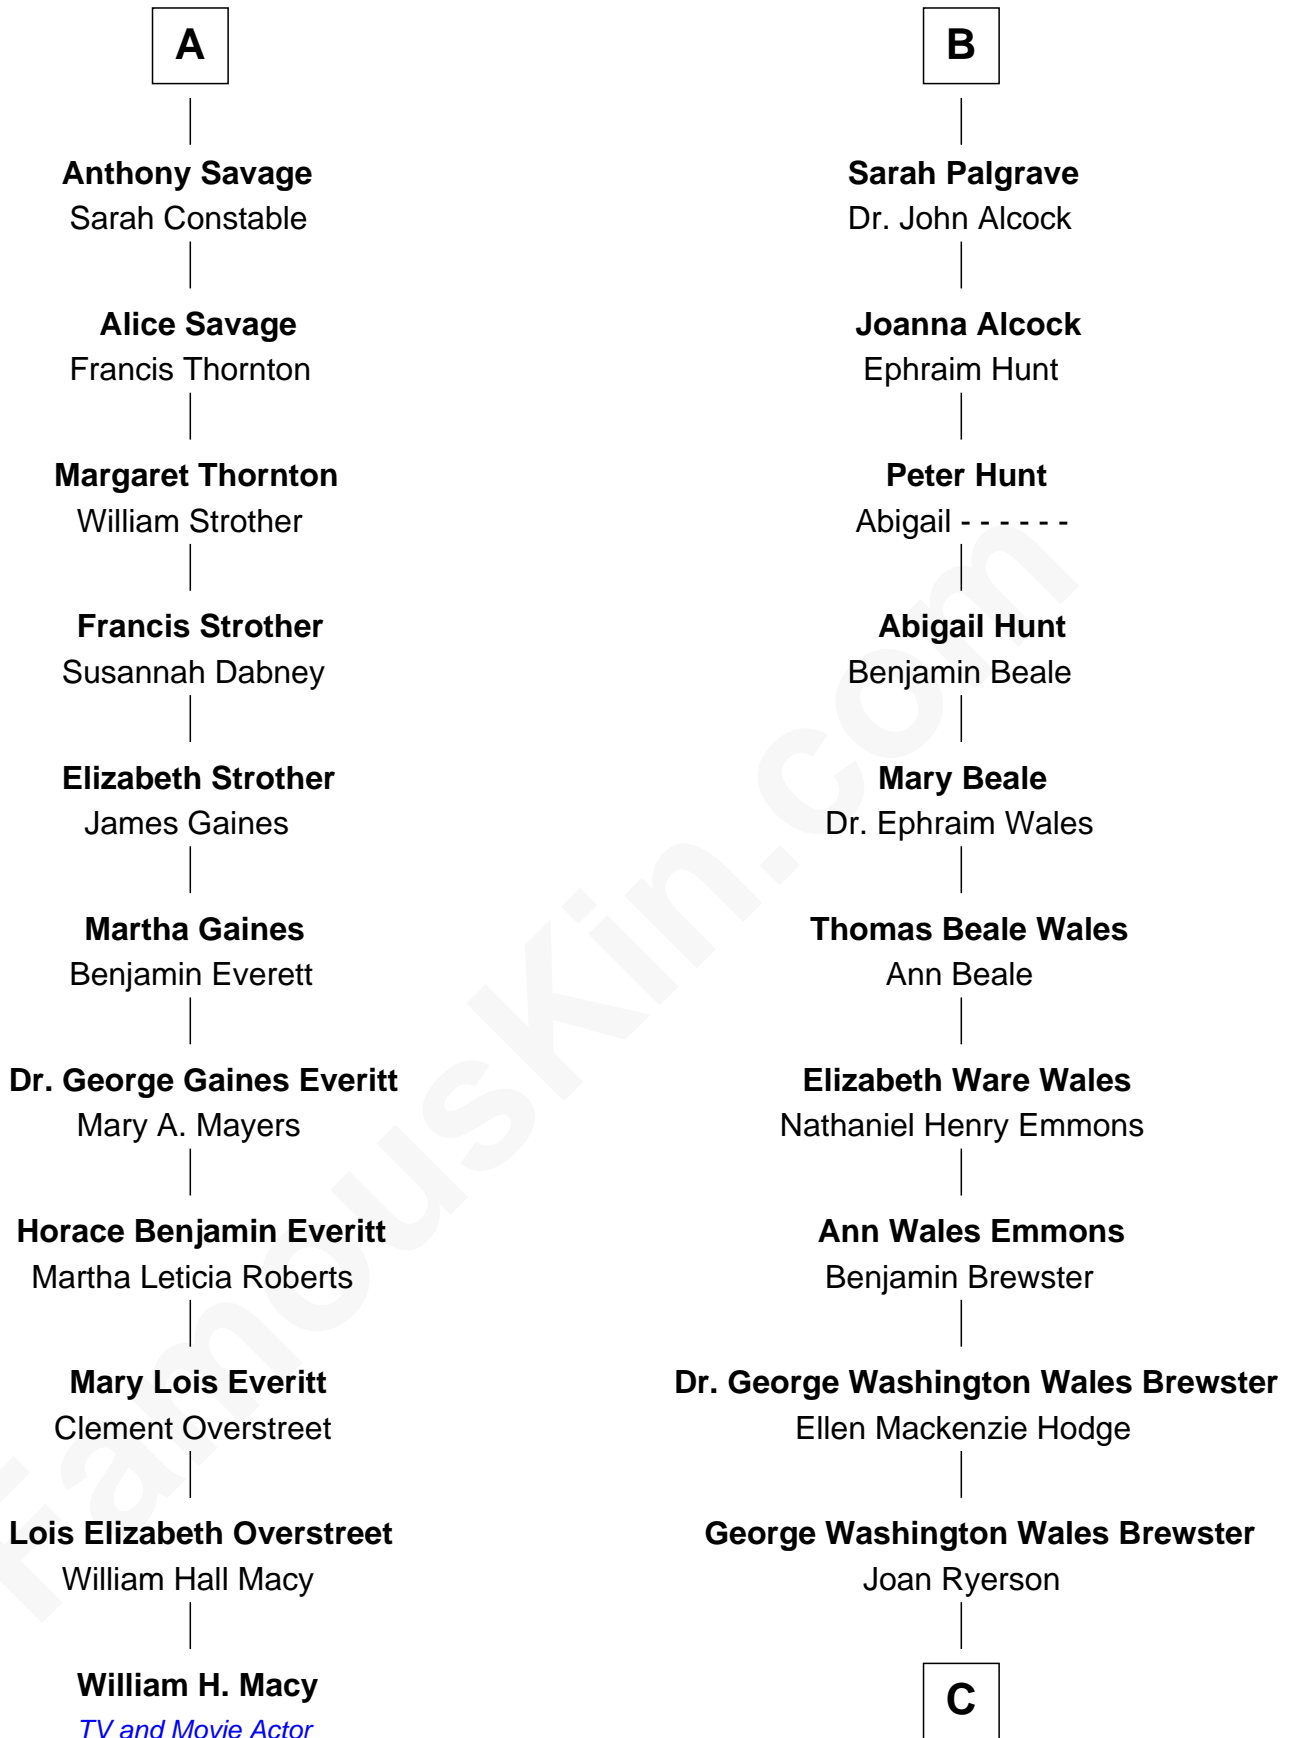

FamousKin.com Relationship Chart of

William H. Macy

TV and Movie Actor

17th cousin 1 time removed of

Paget Brewster

TV Actress

Sir Robert Goushill

Elizabeth Fitzalan

C

Galen Brewster
Hathaway Tew

Paget Brewster
TV Actress

FamousKin.com