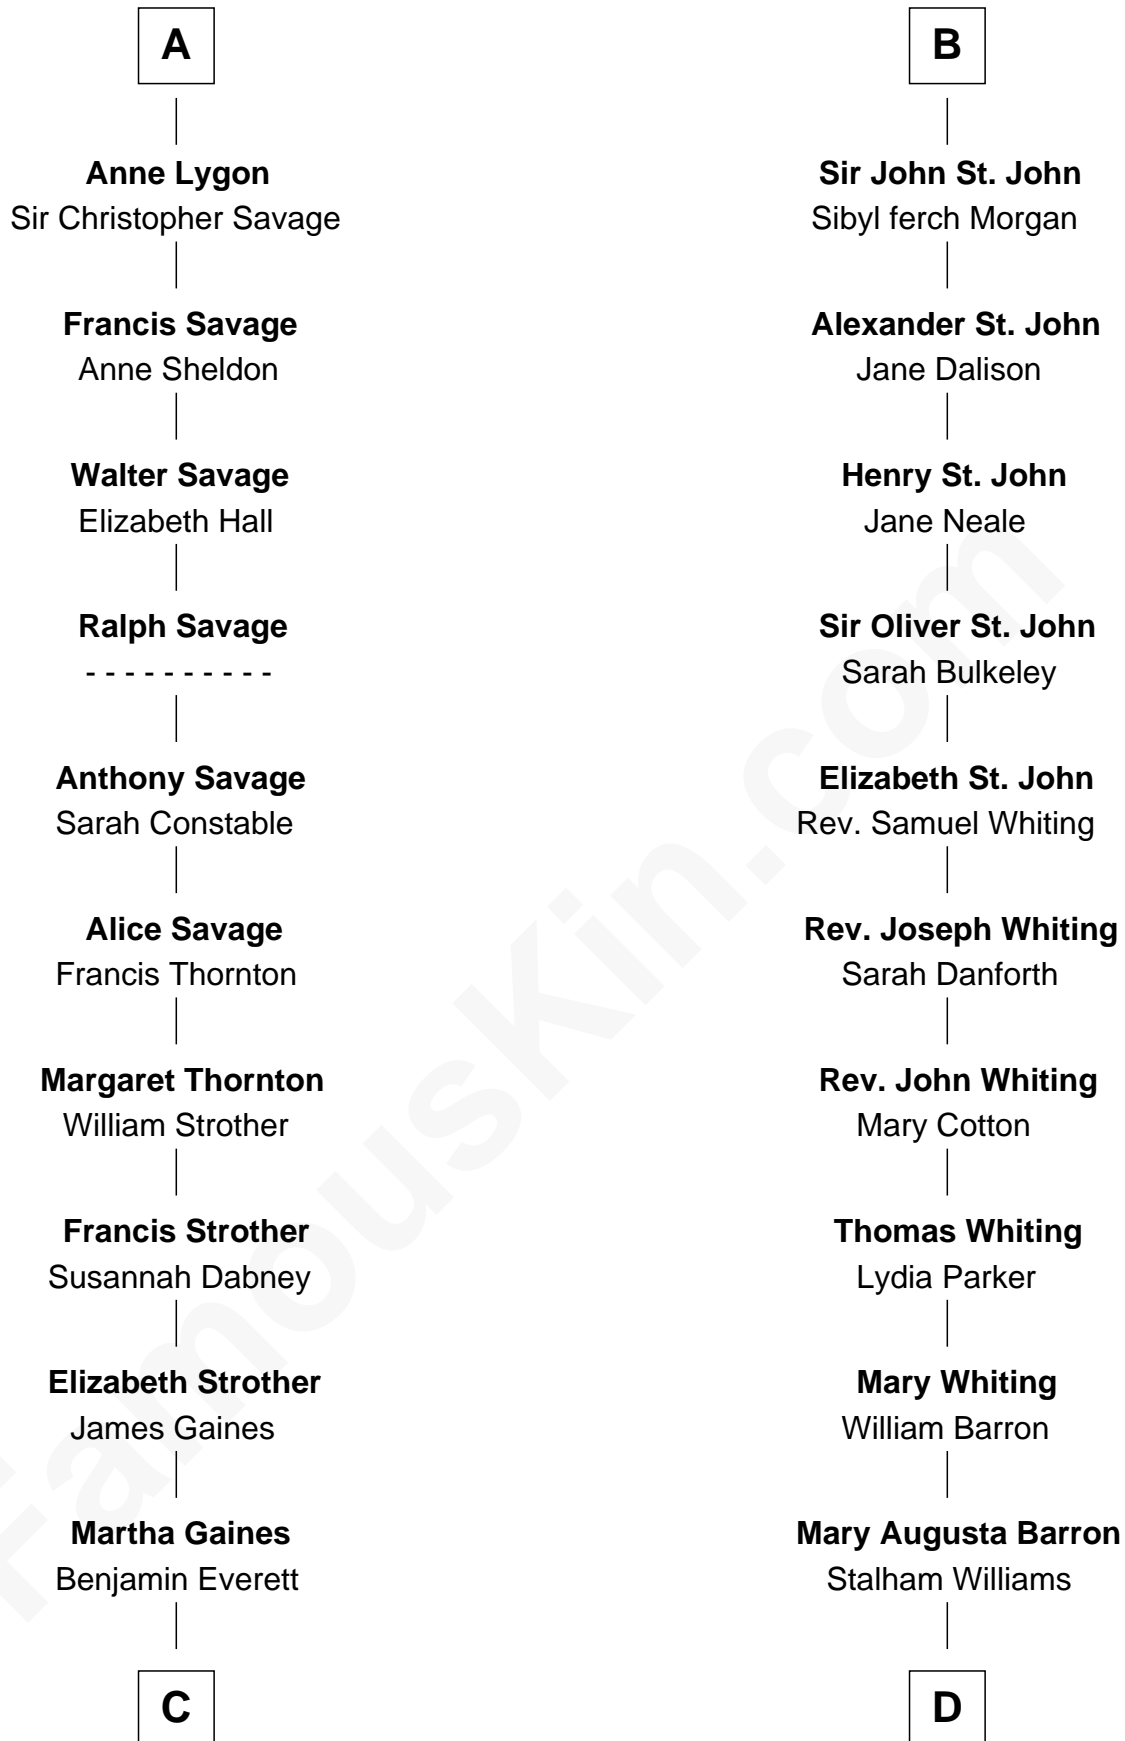

FamousKin.com

Relationship Chart of

William H. Macy

TV and Movie Actor

19th cousin 2 times removed of

James Sherman

27th U.S. Vice-President

Sir Walter de Beauchamp

Alice de Tony

C

Dr. George Gaines Everitt

Mary A. Mayers

Horace Benjamin Everitt

Martha Leticia Roberts

Mary Lois Everitt

Clement Overstreet