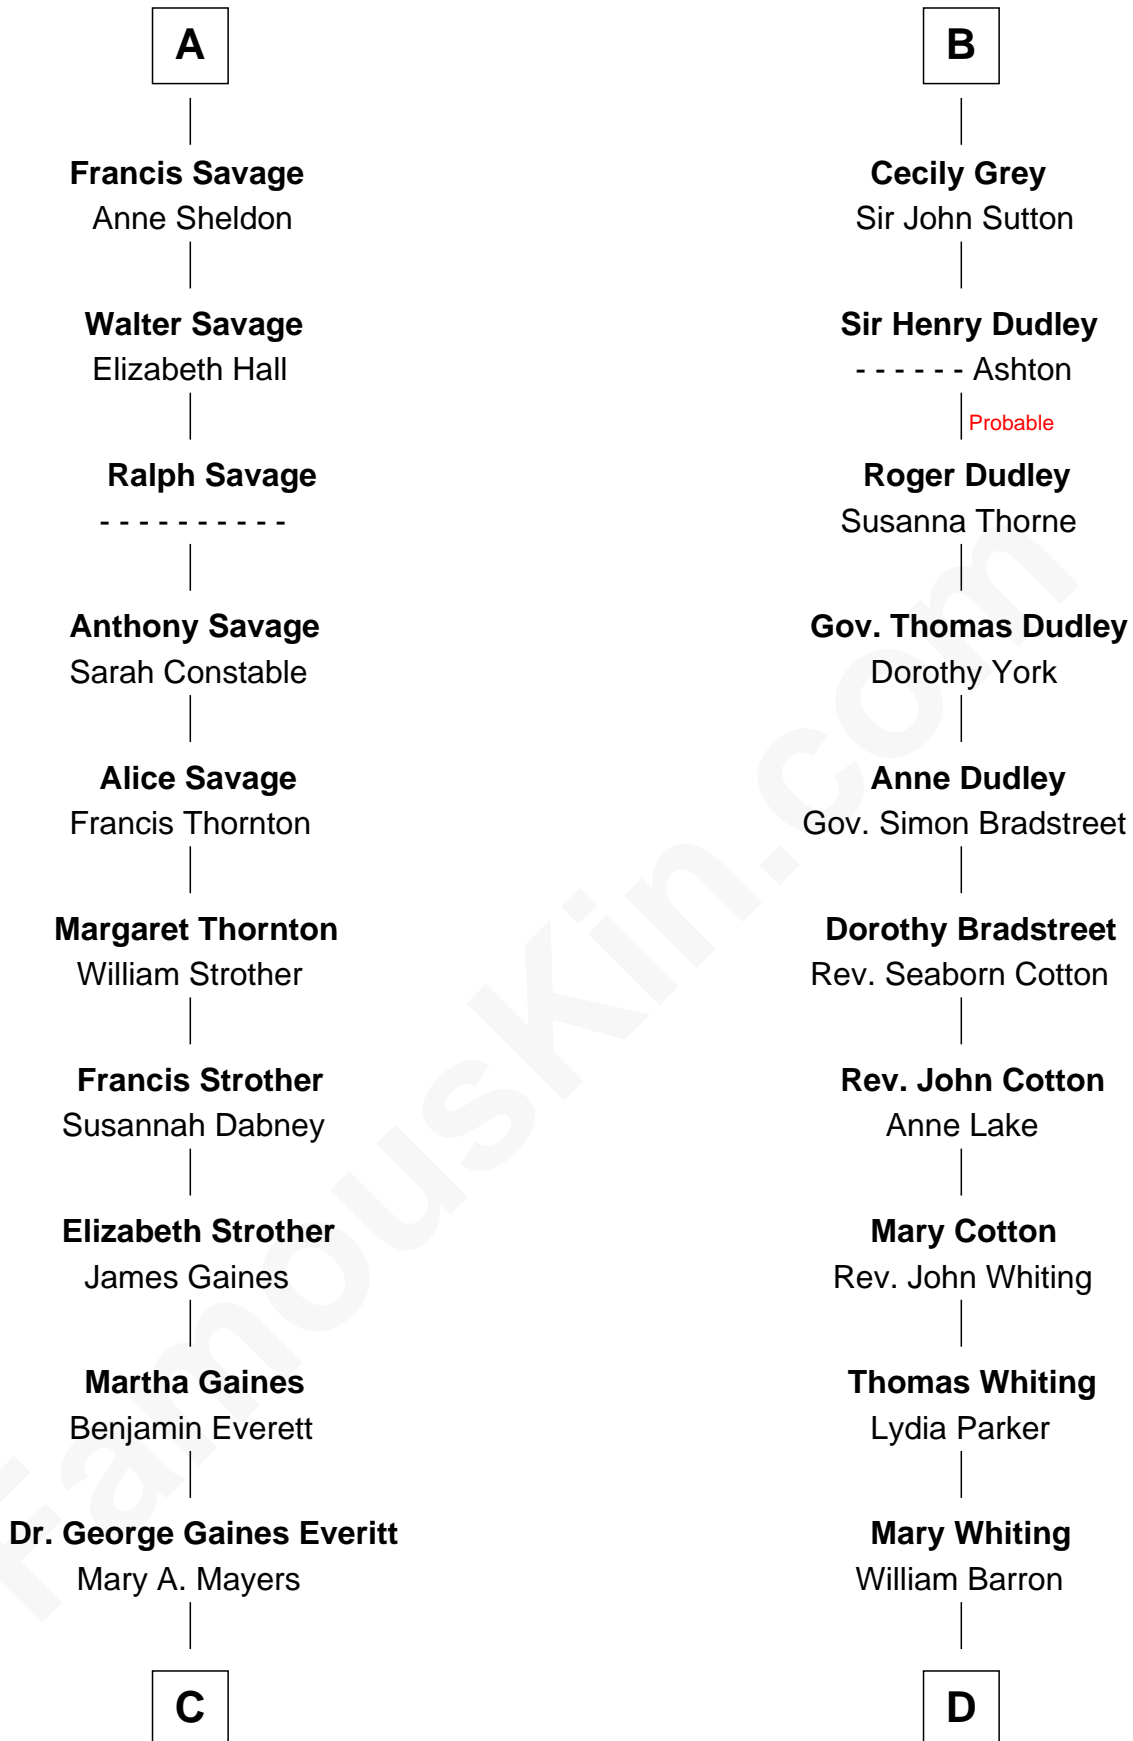

FamousKin.com Relationship Chart of

William H. Macy

TV and Movie Actor

20th cousin of

James Sherman

27th U.S. Vice-President

Bartholomew de Badlesmere

Margaret de Clare

Katherine Stanley

Sir John Savage

Sir Christopher Savage

Anne Stanley

Sir Christopher Savage

Anne Lygon

A

Margery de Badlesmere

Sir William de Ros

Thomas de Ros

Beatrice de Stafford

Margaret de Ros

Sir Reynold Grey

Margaret Grey

Sir William Bonville

William Bonville

Elizabeth Harington

William Bonville

Katherine Neville

Cecily Bonville

Thomas Grey

B

C

Horace Benjamin Everitt
Martha Leticia Roberts