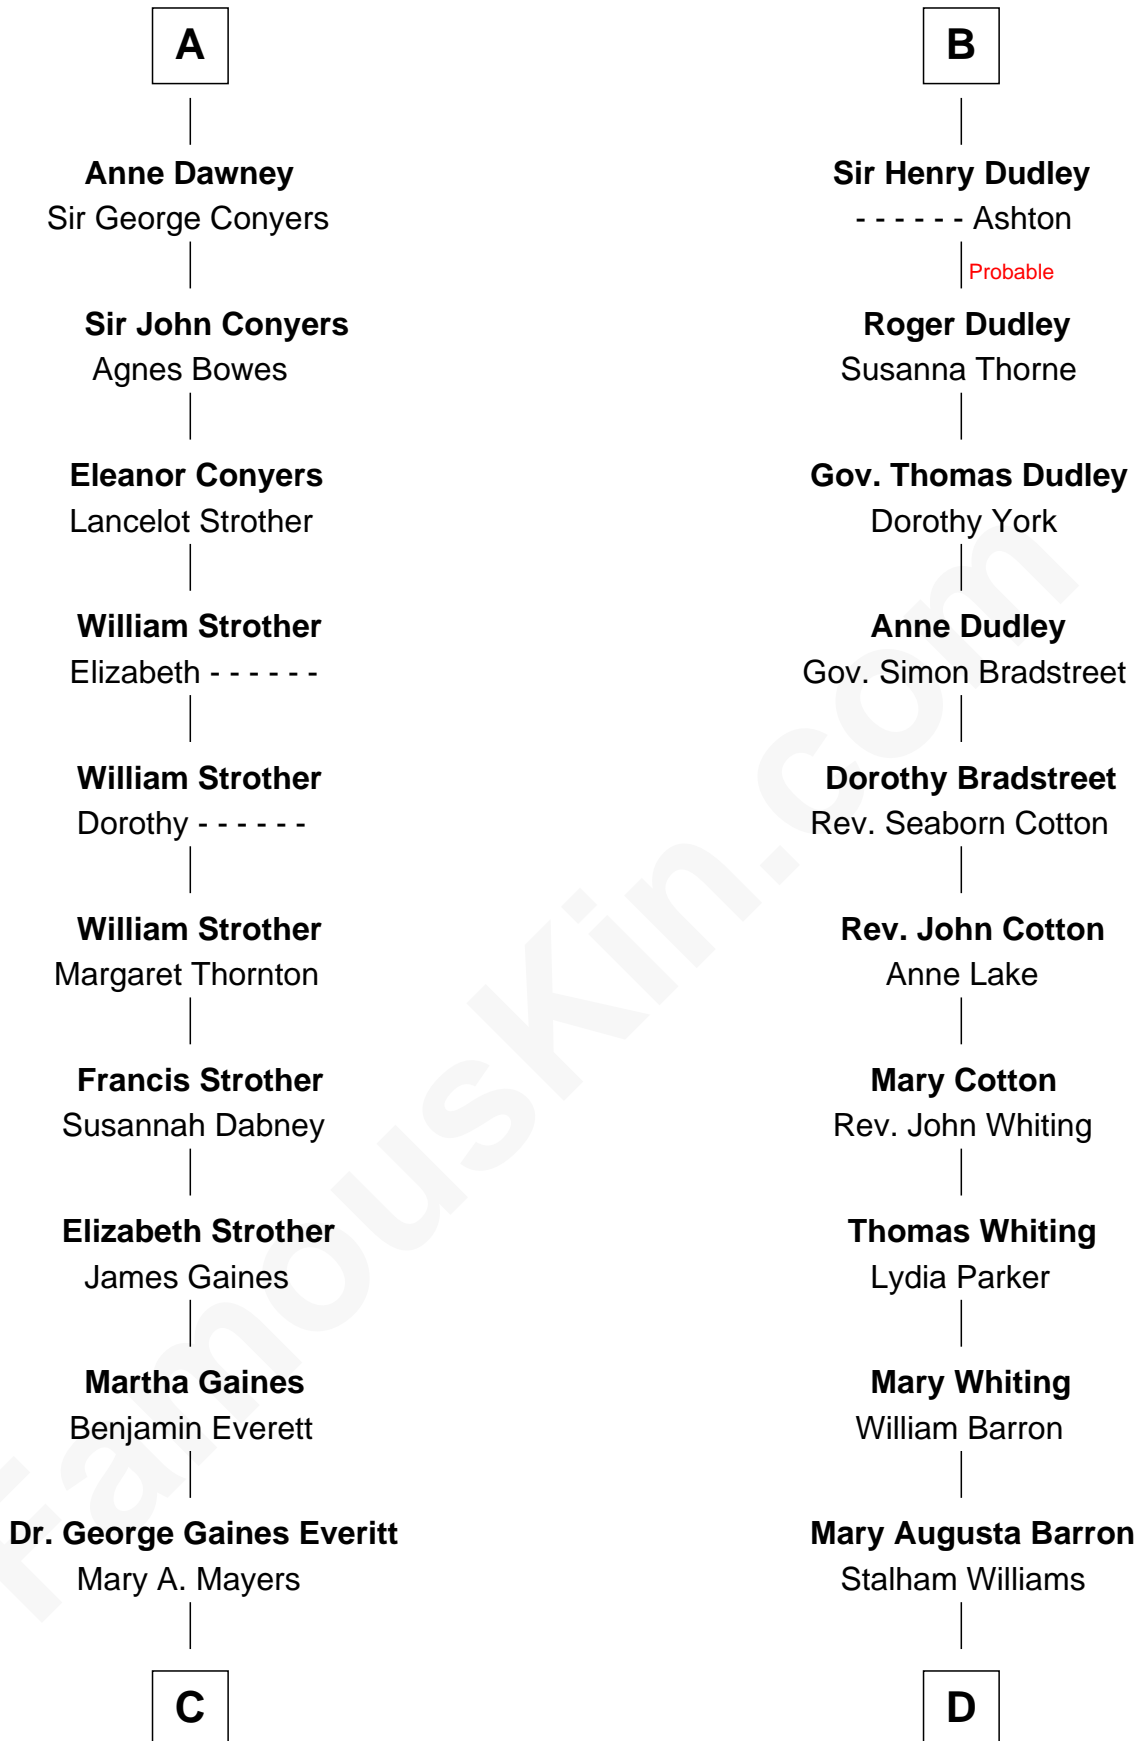

FamousKin.com Relationship Chart of

William H. Macy

TV and Movie Actor

19th cousin 1 time removed of

James Sherman

27th U.S. Vice-President

FamousKin.com