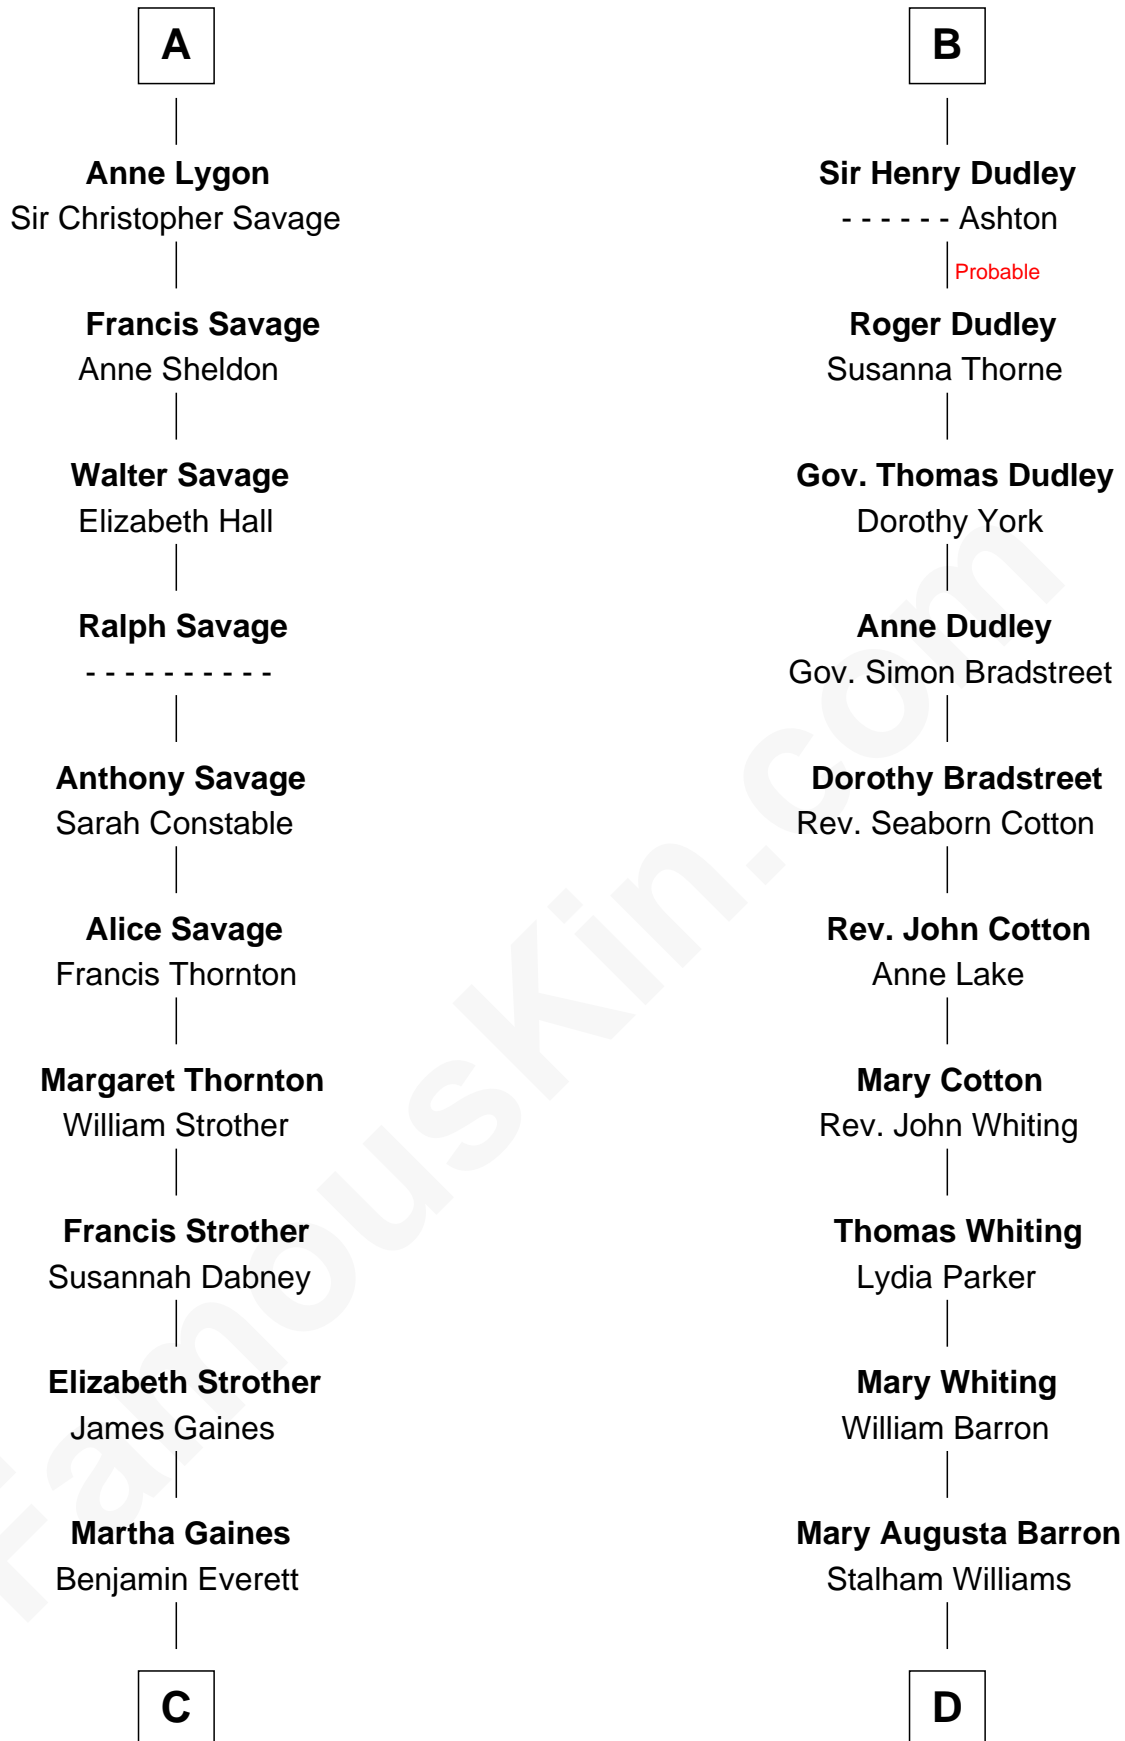

FamousKin.com Relationship Chart of

William H. Macy

TV and Movie Actor

19th cousin 2 times removed of

James Sherman

27th U.S. Vice-President

Margaret de Audley

Ralph de Stafford

C

Dr. George Gaines Everitt

Mary A. Mayers

Horace Benjamin Everitt

Martha Leticia Roberts

Mary Lois Everitt

Clement Overstreet

Lois Elizabeth Overstreet