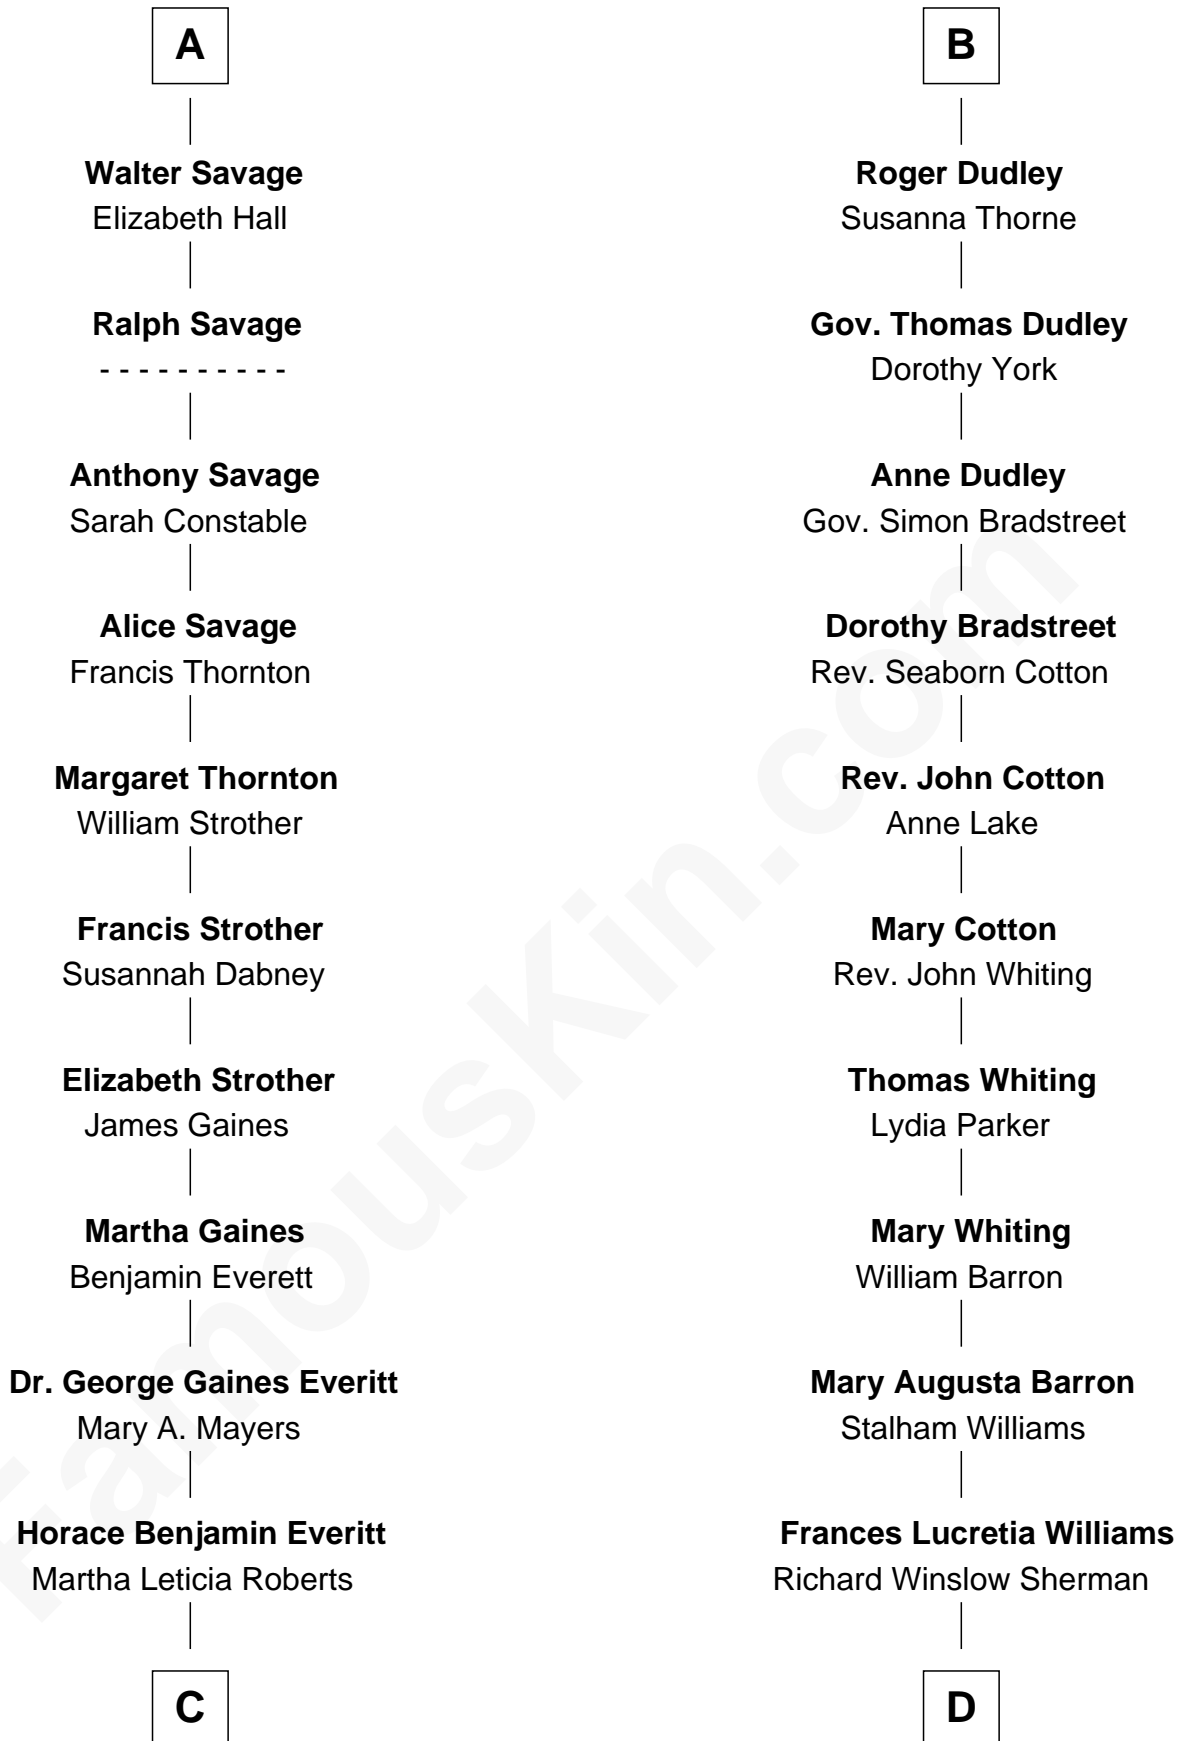

FamousKin.com Relationship Chart of

William H. Macy

TV and Movie Actor

18th cousin 1 time removed of

James Sherman

27th U.S. Vice-President

Richard Fitzalan
Eleanor Plantagenet

C

Mary Lois Everitt
Clement Overstreet

Lois Elizabeth Overstreet
William Hall Macy

William H. Macy
TV and Movie Actor

D

Mary Frances Sherman
Richard Updike Sherman

James Sherman
27th U.S. Vice-President

FamousKin.com