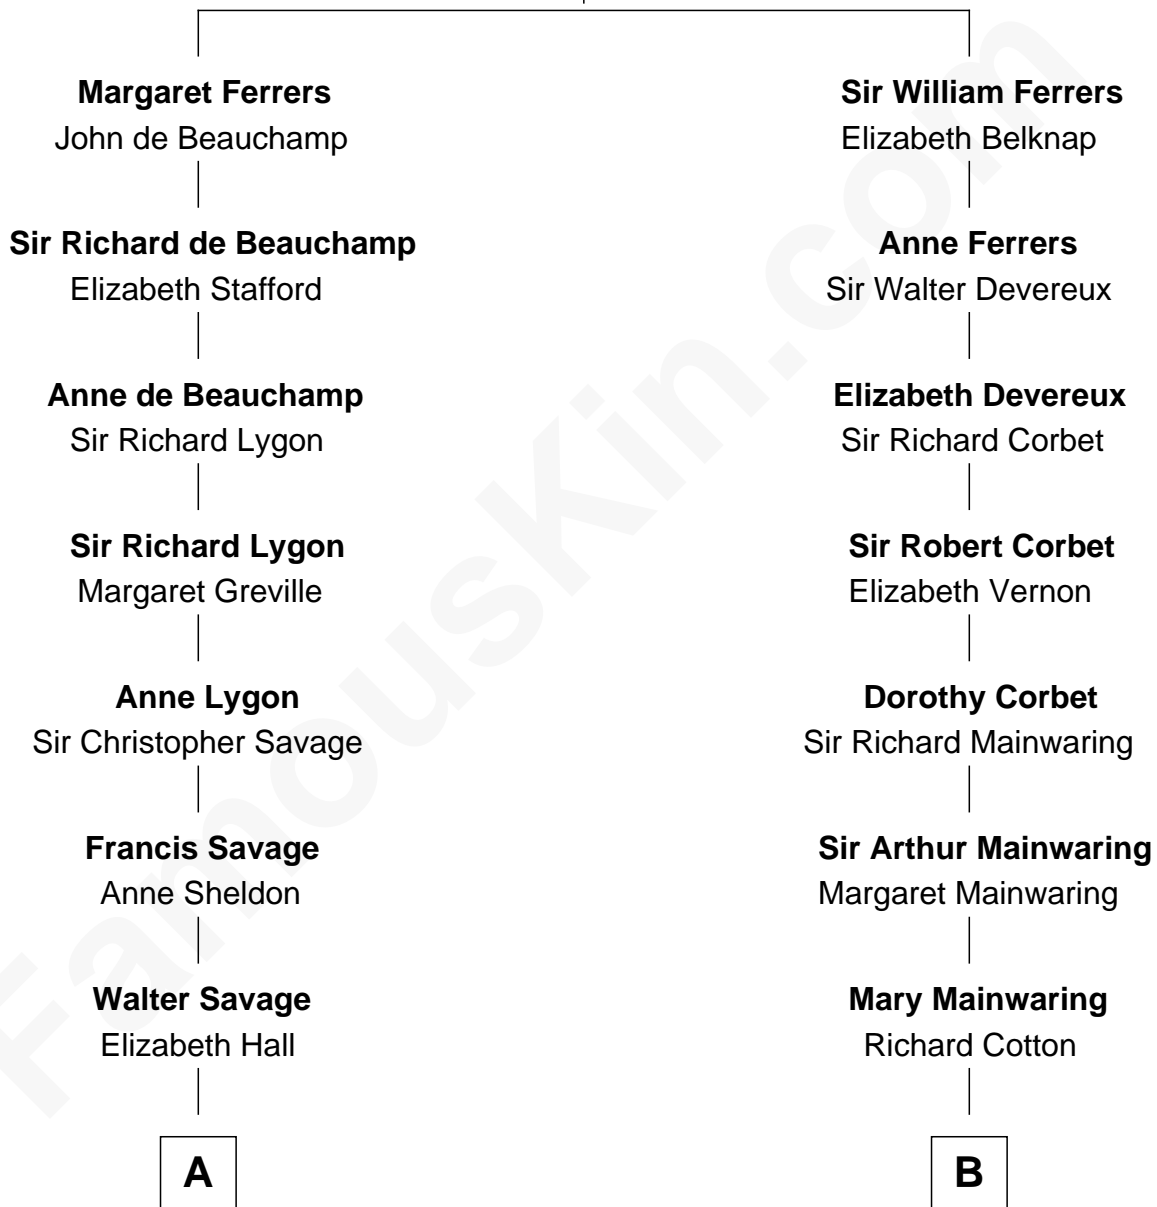

FamousKin.com Relationship Chart of

William H. Macy

TV and Movie Actor

17th cousin 1 time removed of

Allen Dulles

5th Director of the C.I.A.

Sir Edmund Ferrers

Ellen Roche

C

—
Lois Elizabeth Overstreet

William Hall Macy

—
William H. Macy

TV and Movie Actor

FamousKin.com