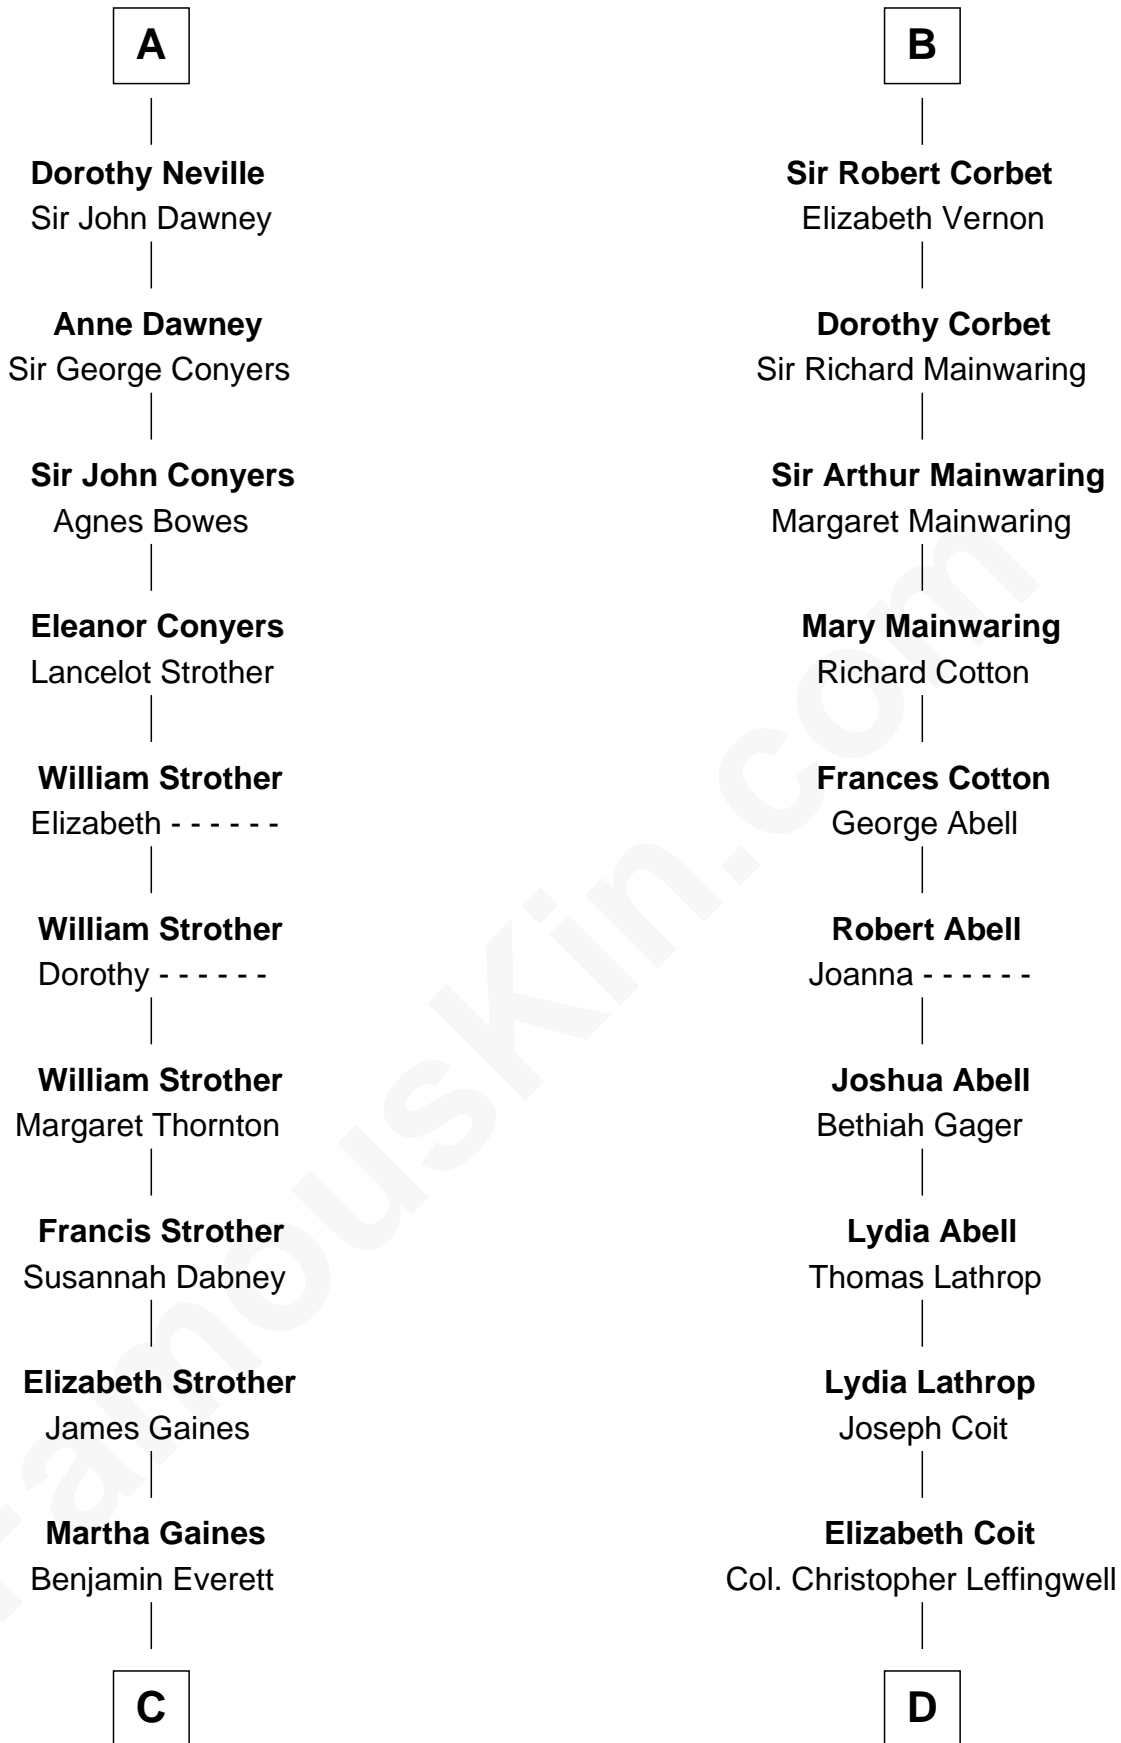

FamousKin.com Relationship Chart of

William H. Macy

TV and Movie Actor

21st cousin of

John Foster Dulles

52nd U.S. Secretary of State

C

Dr. George Gaines Everitt

Mary A. Mayers

Horace Benjamin Everitt

Martha Leticia Roberts

Mary Lois Everitt

Clement Overstreet

Lois Elizabeth Overstreet

William Hall Macy

William H. Macy