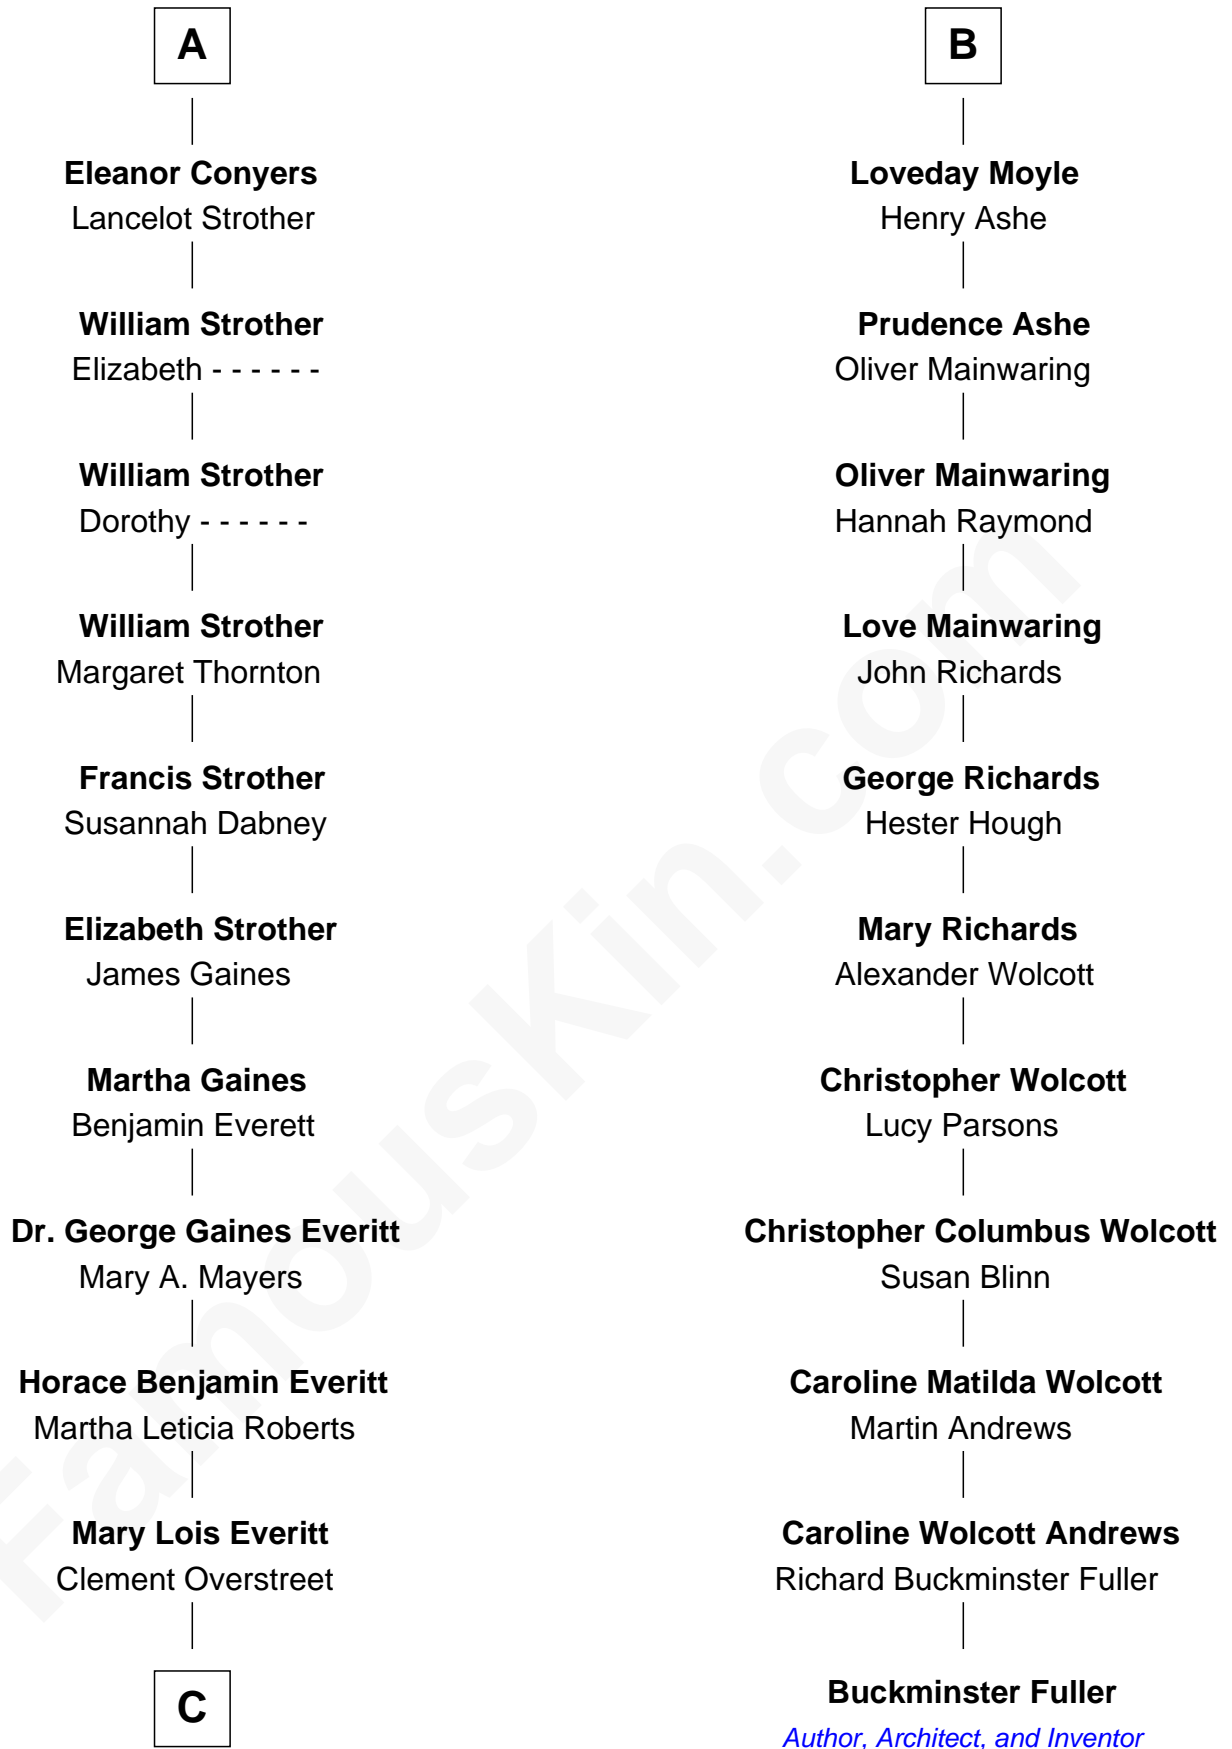

# FamousKin.com Relationship Chart of

**William H. Macy**

*TV and Movie Actor*

17th cousin 1 time removed of

**Buckminster Fuller**

*Author, Architect, and Inventor*

**John of Gaunt**

*with wife  
Katherine Roet*

**Sir John Conyers**

Agnes Bowes

**Mary Kendall**

Richard Moyle

**A**

**B**

**C**

—  
**Lois Elizabeth Overstreet**