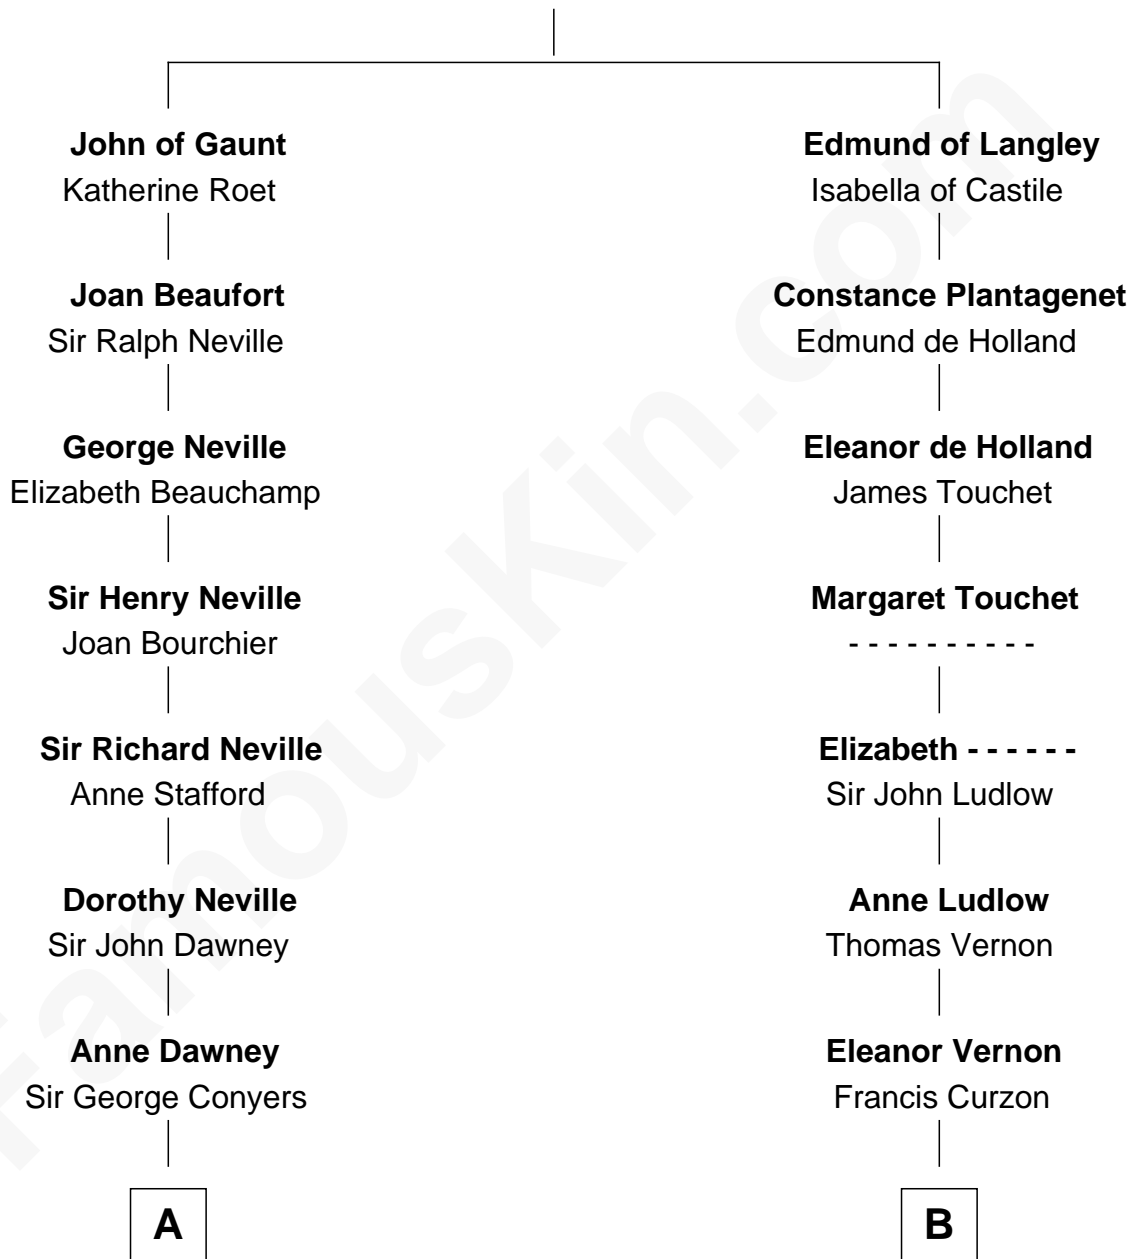

FamousKin.com Relationship Chart of

William H. Macy

TV and Movie Actor

19th cousin 1 time removed of

Oliver Platt

Movie Actor

Edward III, King of England

Philippa of Hainault

C

Mary Lois Everitt
Clement Overstreet

Lois Elizabeth Overstreet
William Hall Macy

William H. Macy
TV and Movie Actor

D

Cynthia Burke Roche
Arthur Scott Burden

Eileen Burden
Walter Maynard

Sheila Maynard
Nicholas Platt