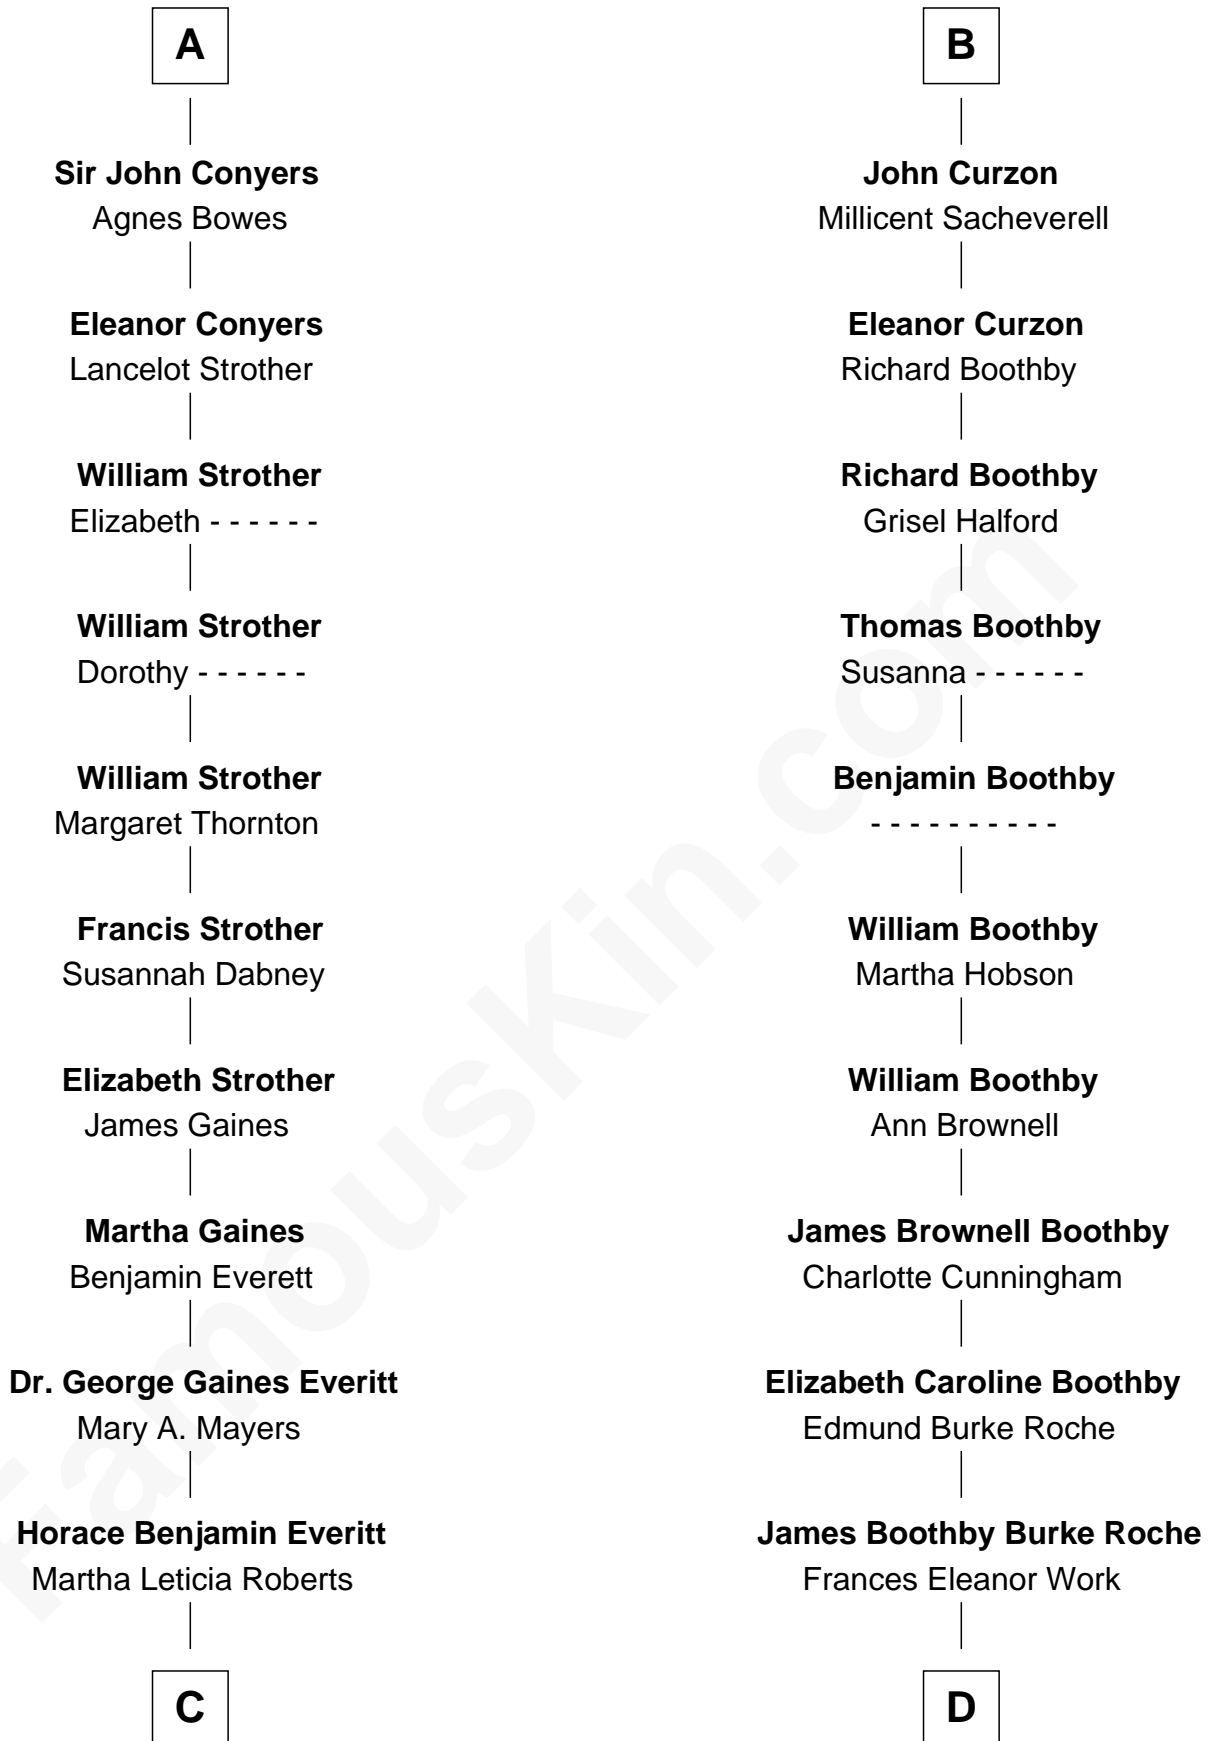

FamousKin.com Relationship Chart of

William H. Macy

TV and Movie Actor

19th cousin 1 time removed of

Oliver Platt

Movie Actor

Edward III, King of England

Philippa of Hainault

C

Mary Lois Everitt
Clement Overstreet

Lois Elizabeth Overstreet
William Hall Macy

William H. Macy
TV and Movie Actor

D

Cynthia Burke Roche
Arthur Scott Burden

Eileen Burden
Walter Maynard

Sheila Maynard
Nicholas Platt