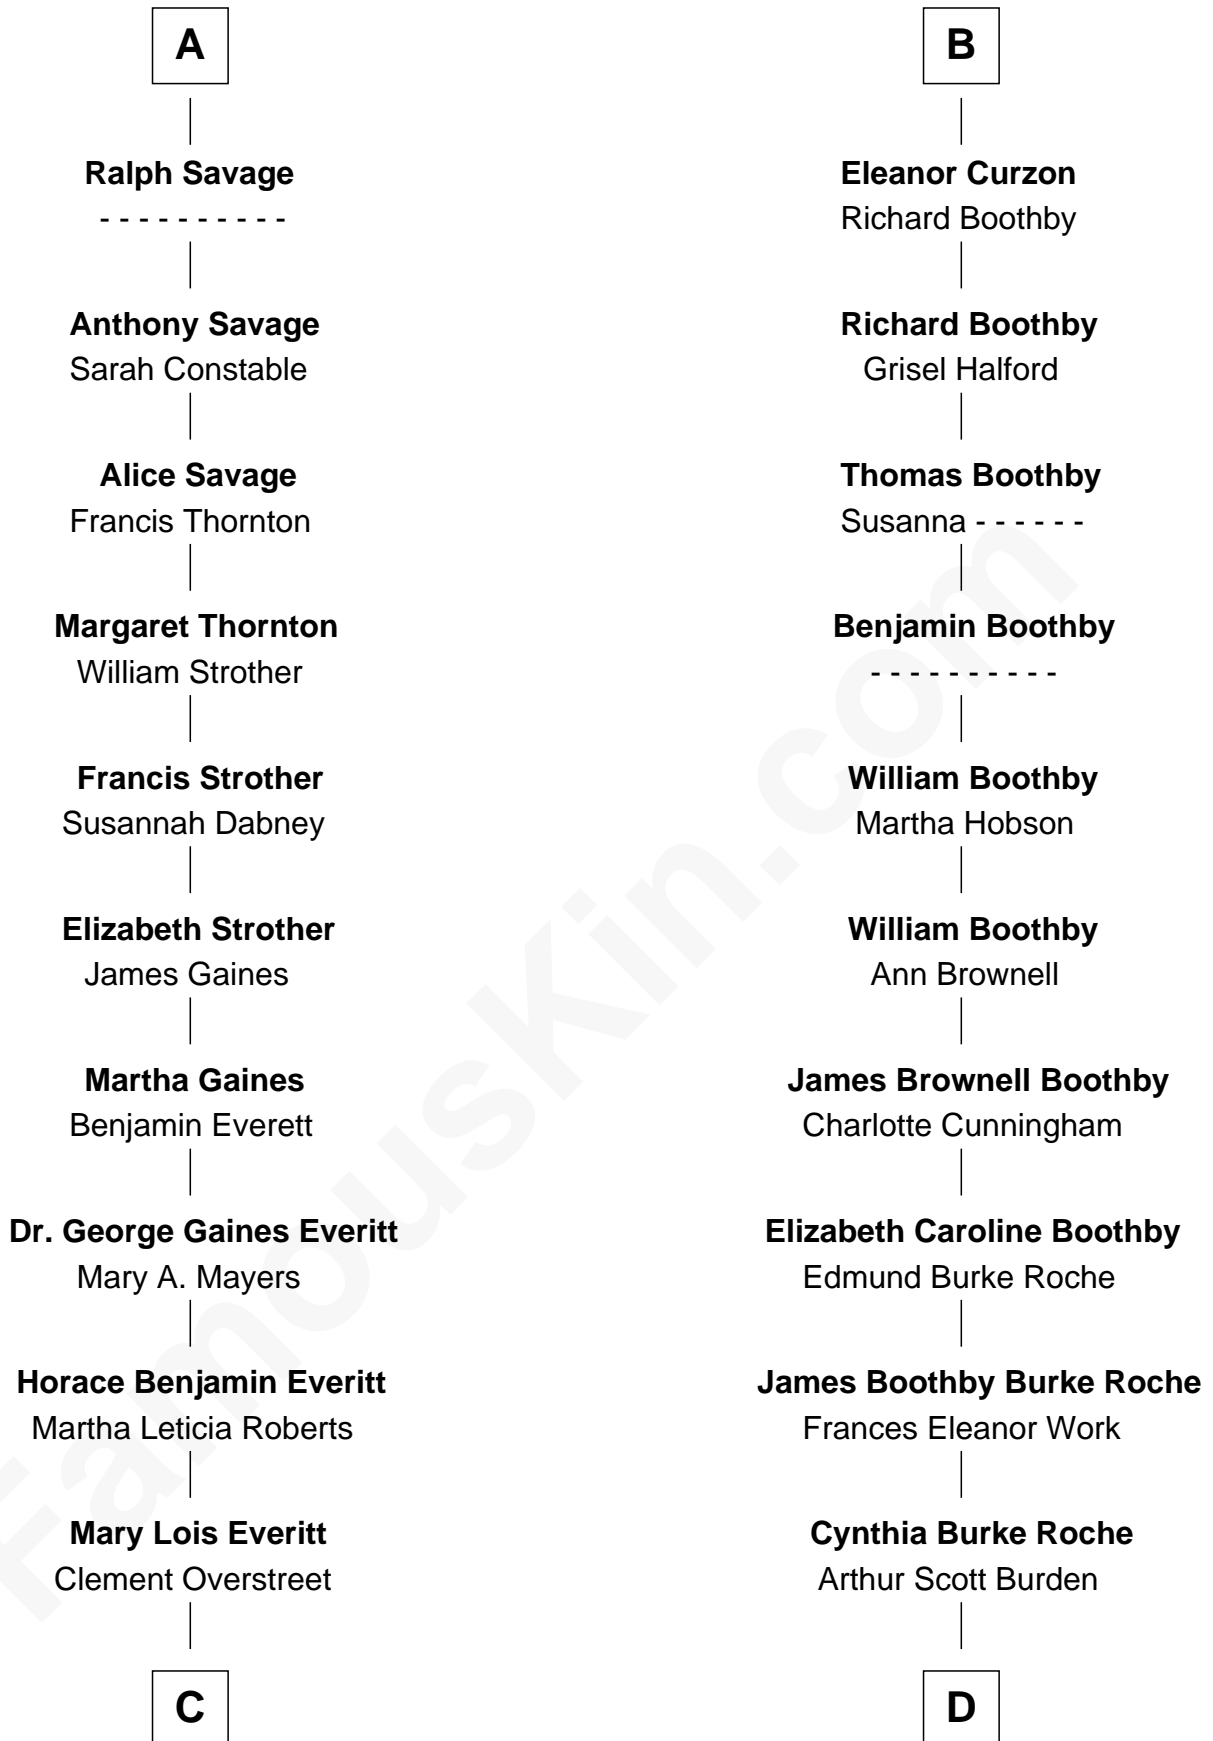

FamousKin.com Relationship Chart of

William H. Macy

TV and Movie Actor

18th cousin 1 time removed of

Oliver Platt

Movie Actor

Sir Richard Fitzalan

Elizabeth de Bohun

Sir William Beauchamp

Joan Beauchamp

James Butler

Elizabeth Butler

John Talbot

Ann Talbot

Sir Henry Vernon

Thomas Vernon

Anne Ludlow

Eleanor Vernon

Francis Curzon

John Curzon

Millicent Sacheverell

B

C

Lois Elizabeth Overstreet