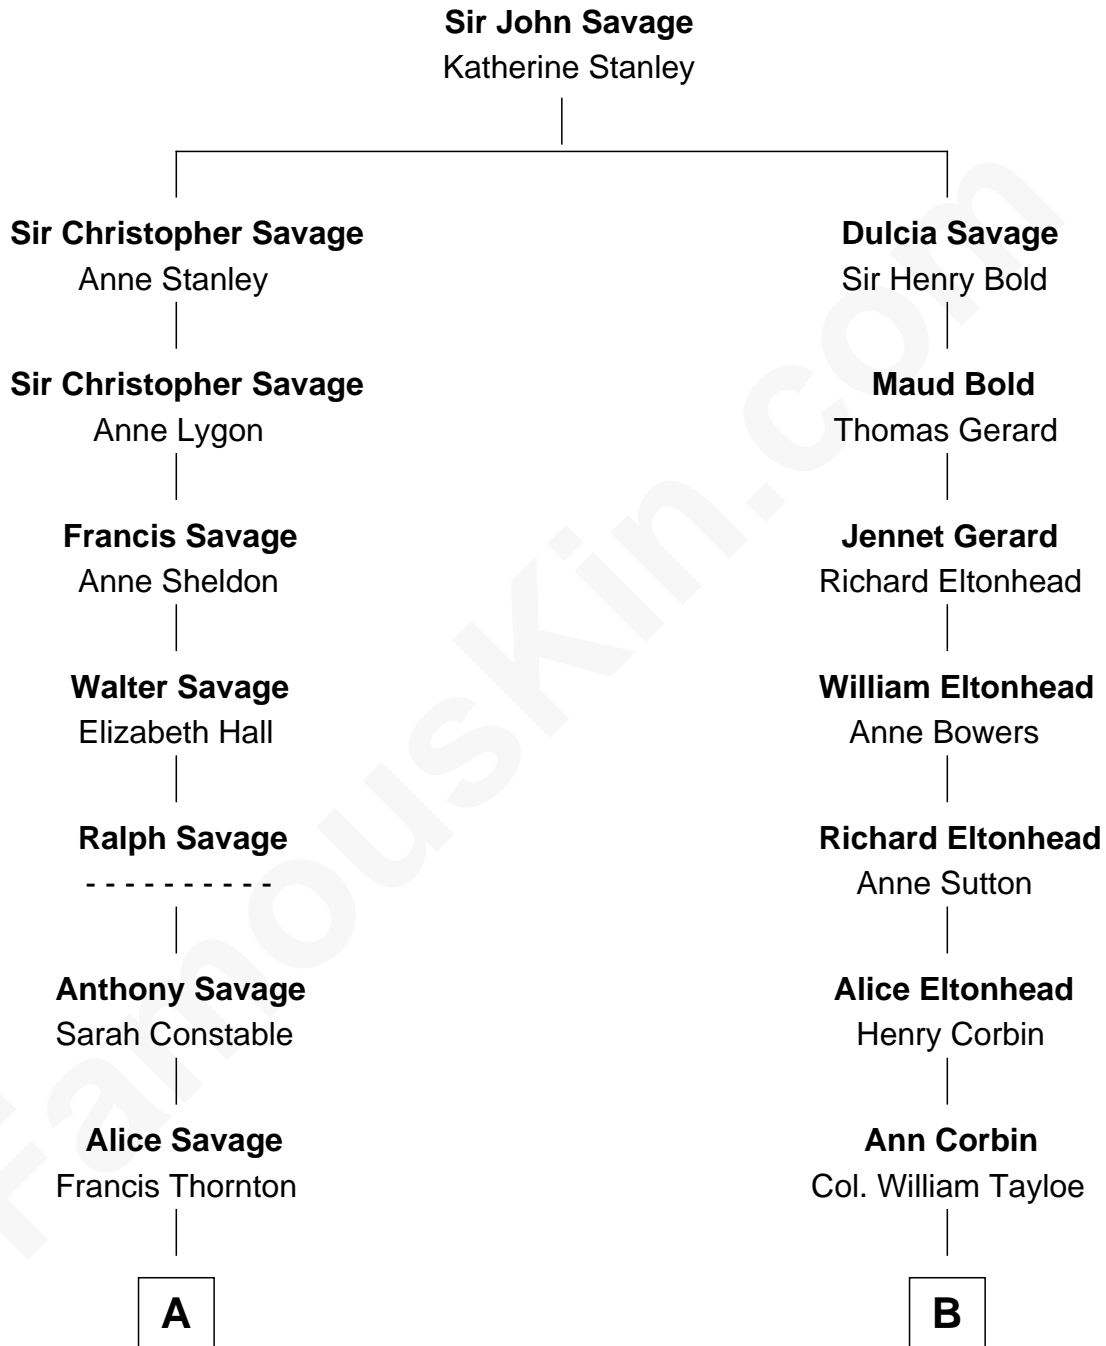

FamousKin.com Relationship Chart of

William H. Macy

TV and Movie Actor

13th cousin 2 times removed of

Thomas Hunt Morgan

Nobel Prize Winner in Physiology or Medicine

A

Margaret Thornton

William Strother

Francis Strother

Susannah Dabney

Elizabeth Strother

James Gaines

Martha Gaines

Benjamin Everett

Dr. George Gaines Everitt