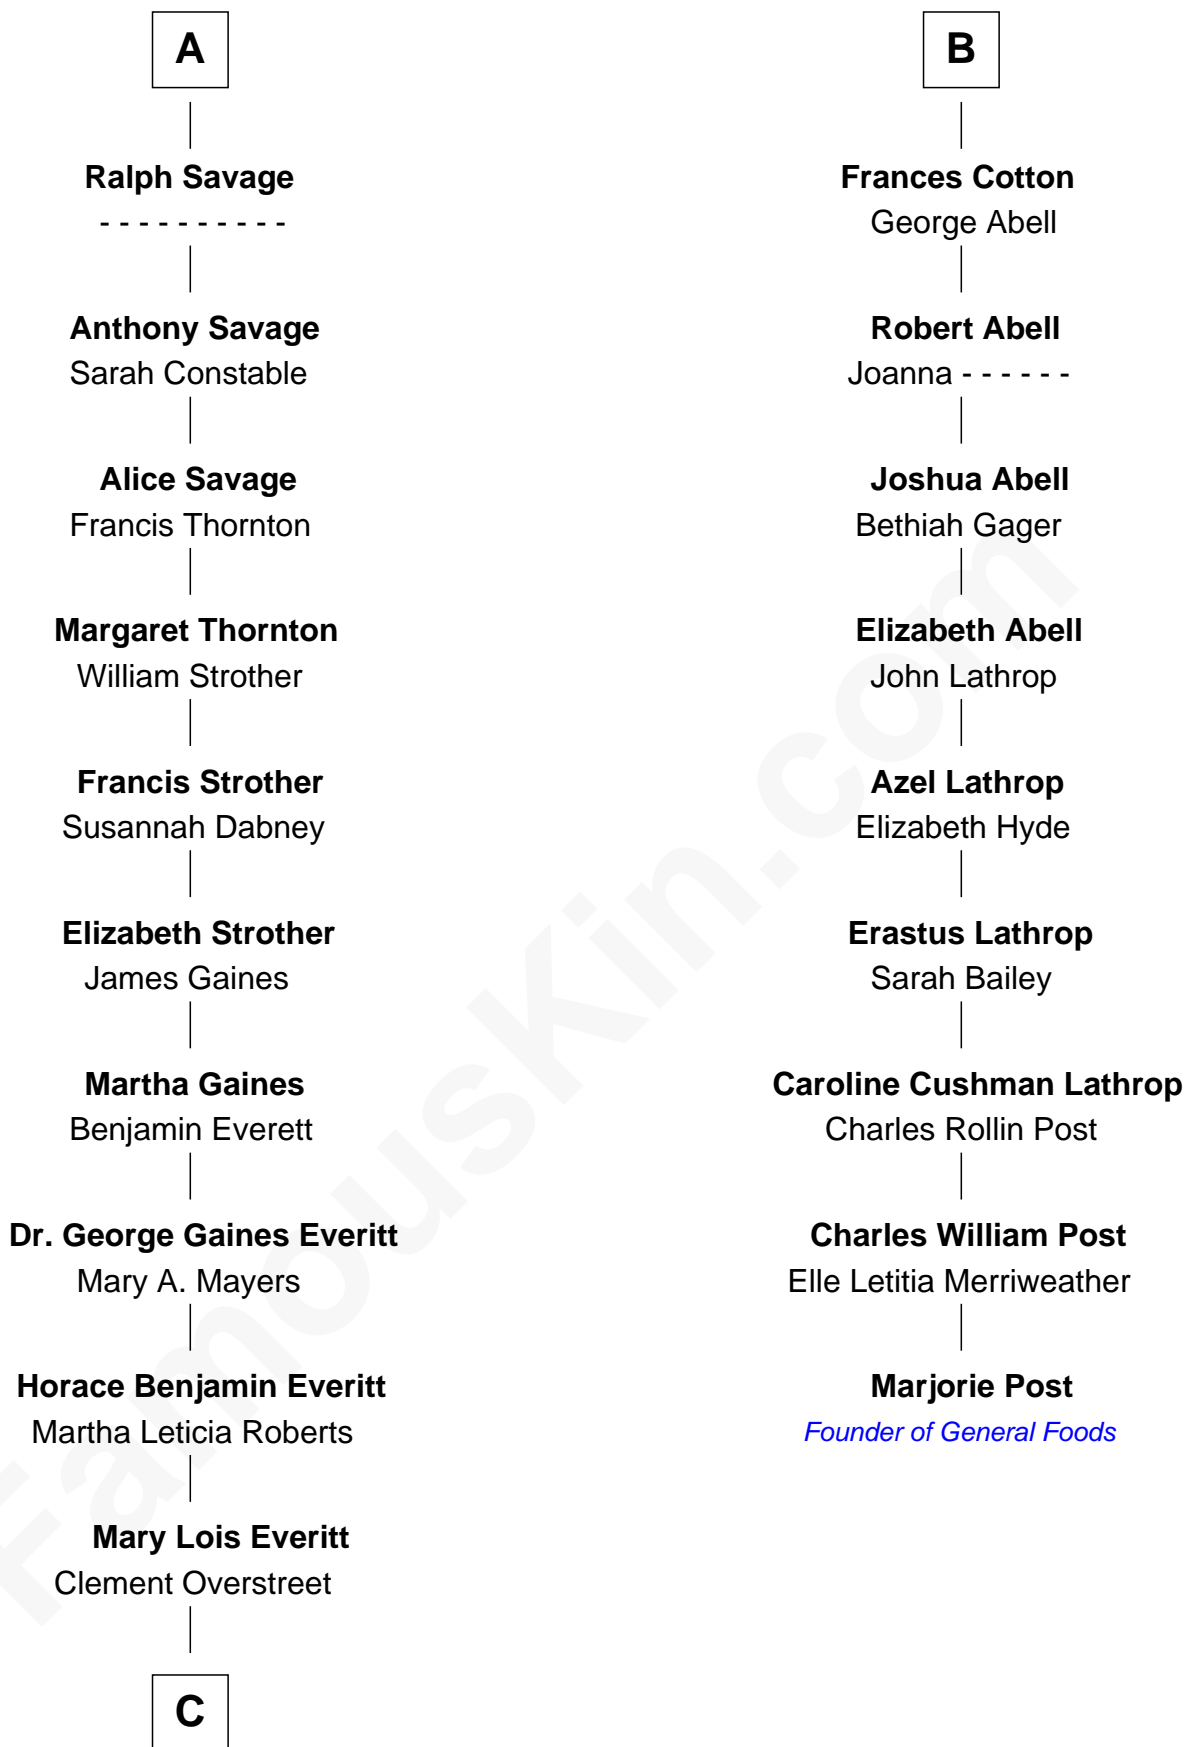

FamousKin.com Relationship Chart of

William H. Macy

TV and Movie Actor

15th cousin 3 times removed of

Marjorie Post

Founder of General Foods

C

—
Lois Elizabeth Overstreet