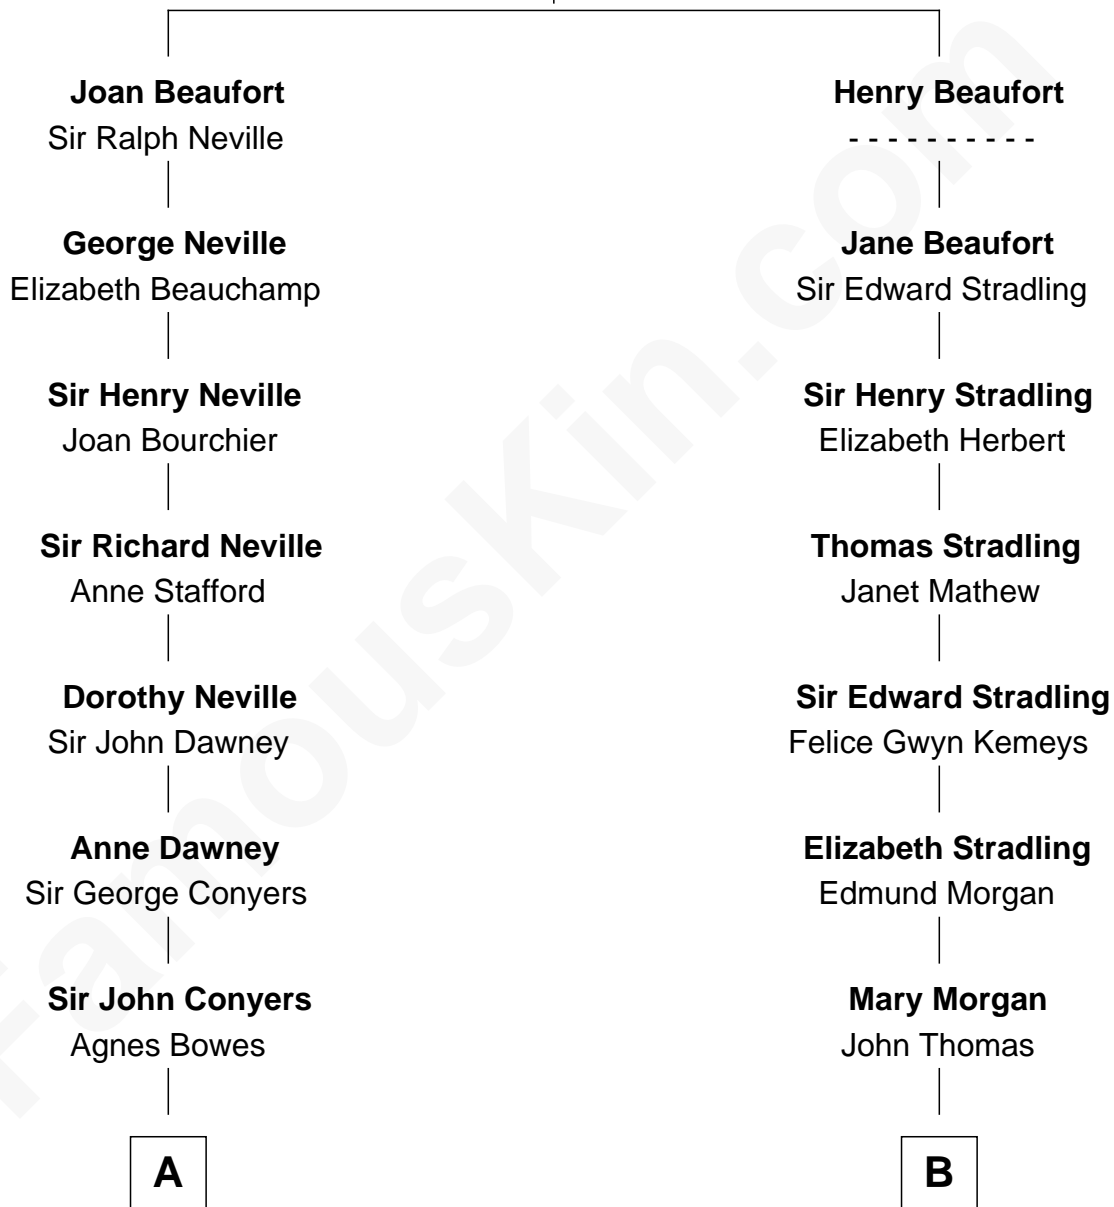

# FamousKin.com Relationship Chart of

**William H. Macy**

*TV and Movie Actor*

18th cousin 2 times removed of

**Sally Ride**

*1st American Woman in Space*

**John of Gaunt**

Katherine Roet

**C**

**Lois Elizabeth Overstreet**

William Hall Macy

**William H. Macy**

*TV and Movie Actor*

**D**

**Charles Everroad Richardson**

Blanche Gibson

**Jennie Mae Richardson**

Thomas Vernam Ride

**Dale Burdell Ride**

Carol Joyce Anderson

**Sally Ride**

*1st American Woman in Space*

FamousKin.com