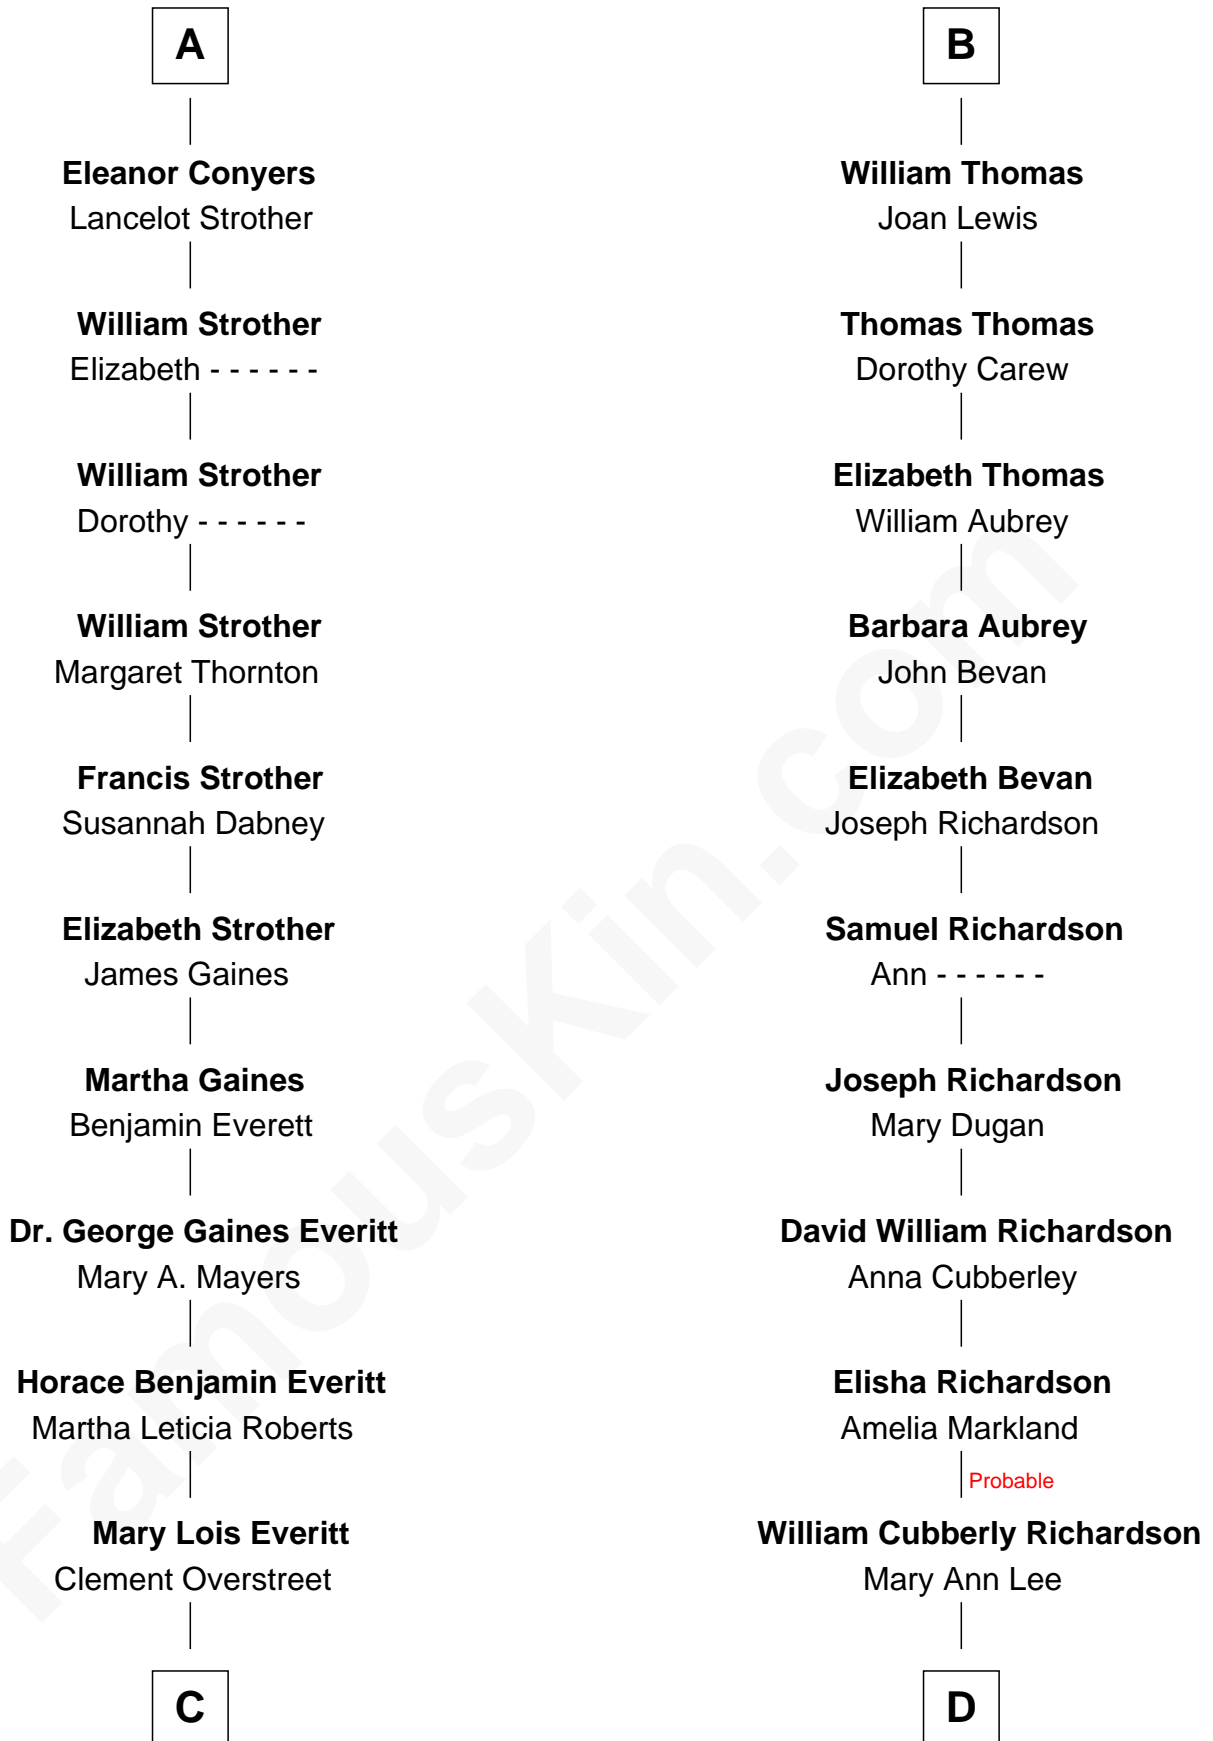

# FamousKin.com Relationship Chart of

**William H. Macy**

*TV and Movie Actor*

18th cousin 2 times removed of

**Sally Ride**

*1st American Woman in Space*

**John of Gaunt**

Katherine Roet

**C**

**Lois Elizabeth Overstreet**

William Hall Macy

**William H. Macy**

*TV and Movie Actor*

**D**

**Charles Everroad Richardson**

Blanche Gibson

**Jennie Mae Richardson**

Thomas Vernam Ride

**Dale Burdell Ride**

Carol Joyce Anderson

**Sally Ride**

*1st American Woman in Space*

FamousKin.com