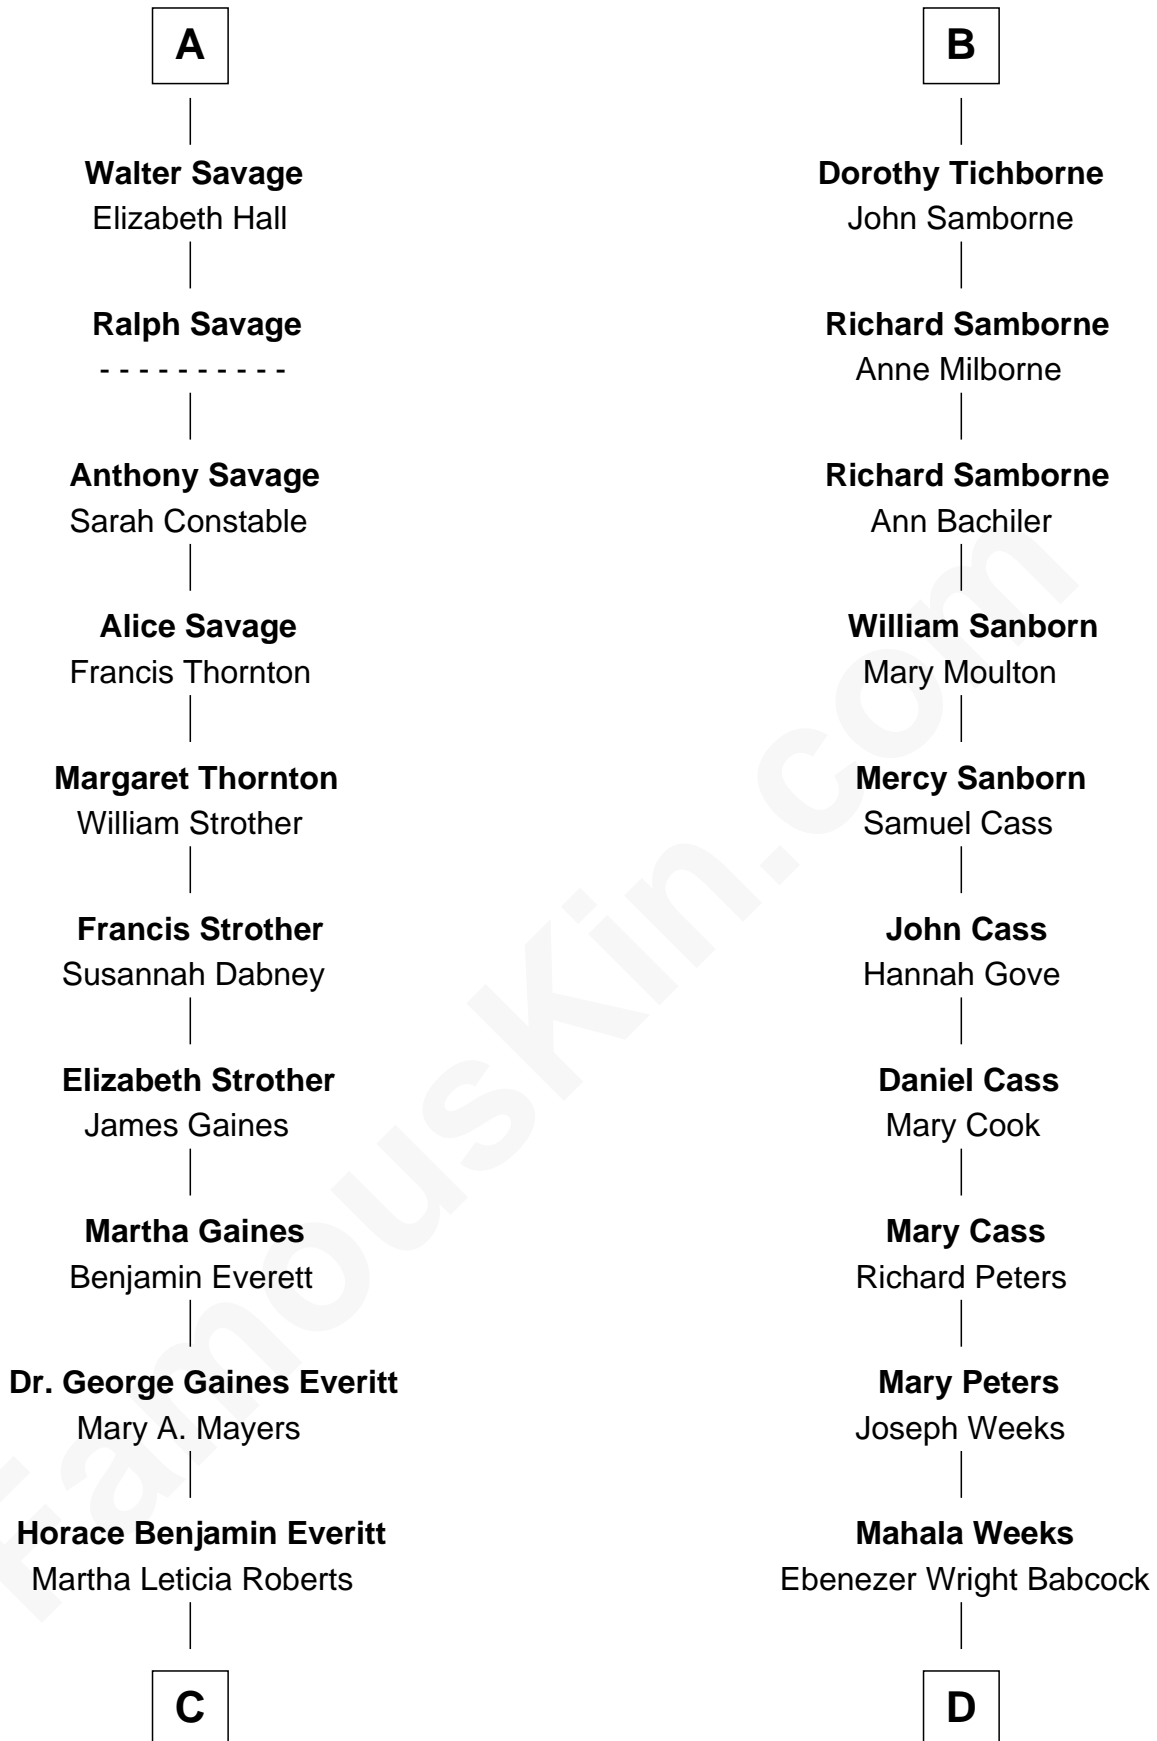

# FamousKin.com Relationship Chart of

**William H. Macy**

*TV and Movie Actor*

19th cousin 1 time removed of

**Charlie Munger**

*Vice-Chairman of Berkshire Hathaway*

**C**

**Mary Lois Everitt**  
Clement Overstreet

**Lois Elizabeth Overstreet**  
William Hall Macy

**William H. Macy**  
*TV and Movie Actor*

**D**

**Ann Maria Babcock**  
Samuel Montague Case

**Carrie A. Case**  
Thomas Charles Munger

**Alfred Case Munger**  
Florence V. Russell