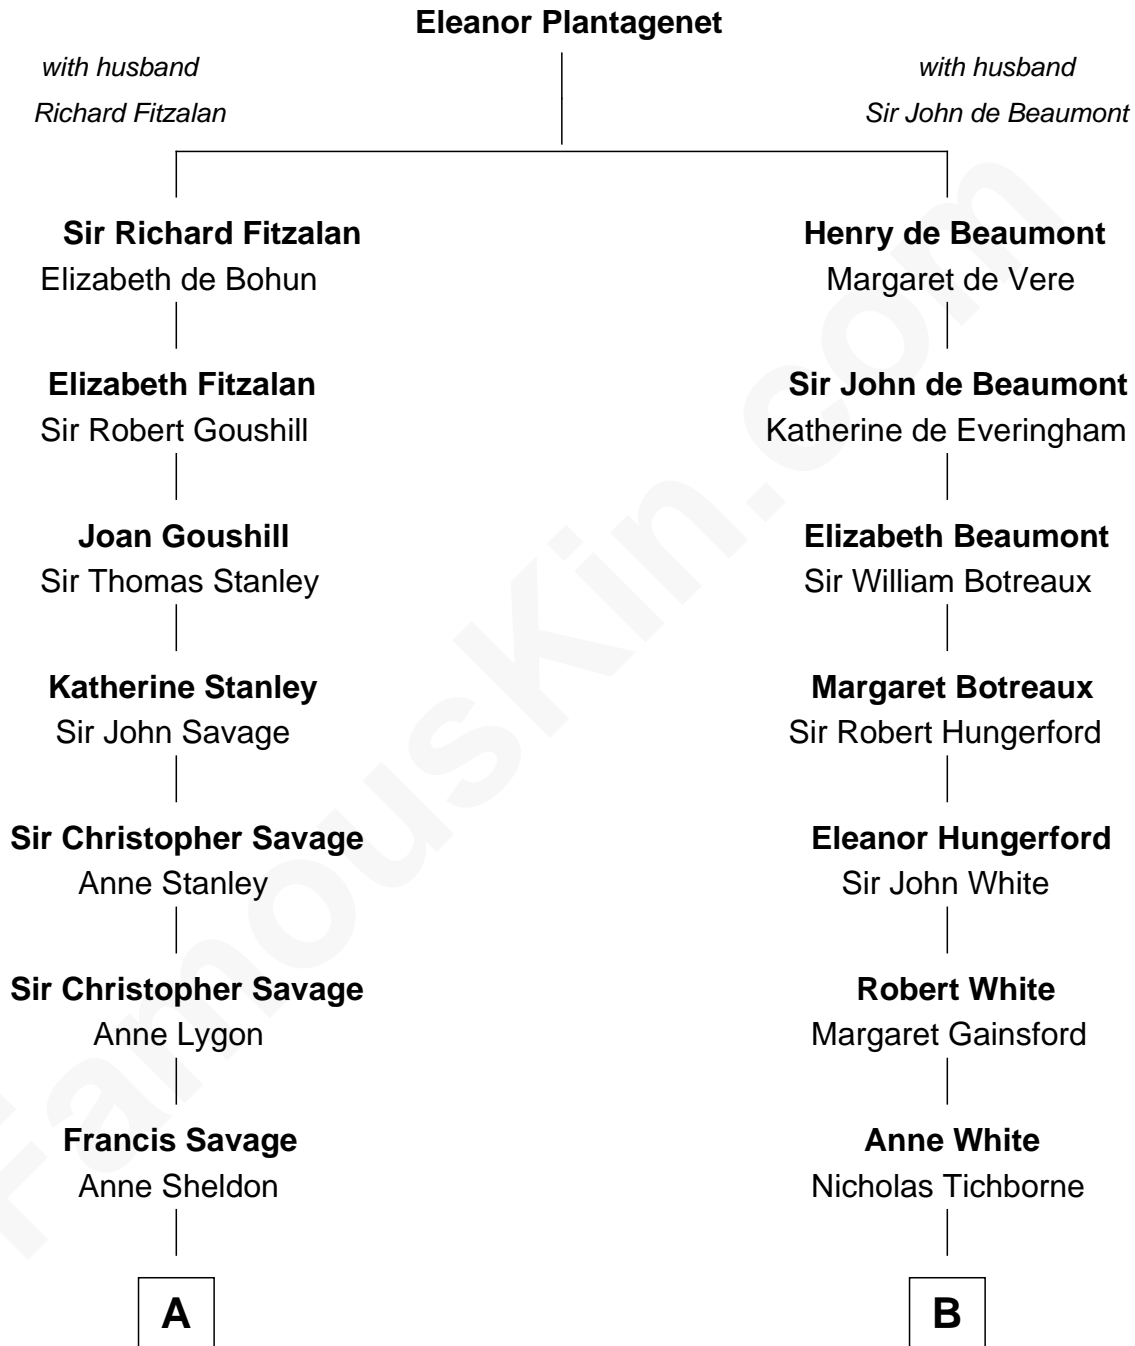

# FamousKin.com Relationship Chart of

**William H. Macy**

*TV and Movie Actor*

19th cousin 1 time removed of

**Charlie Munger**

*Vice-Chairman of Berkshire Hathaway*

**C**

**Mary Lois Everitt**  
Clement Overstreet

**Lois Elizabeth Overstreet**  
William Hall Macy

**William H. Macy**  
*TV and Movie Actor*

**D**

**Ann Maria Babcock**  
Samuel Montague Case

**Carrie A. Case**  
Thomas Charles Munger

**Alfred Case Munger**  
Florence V. Russell