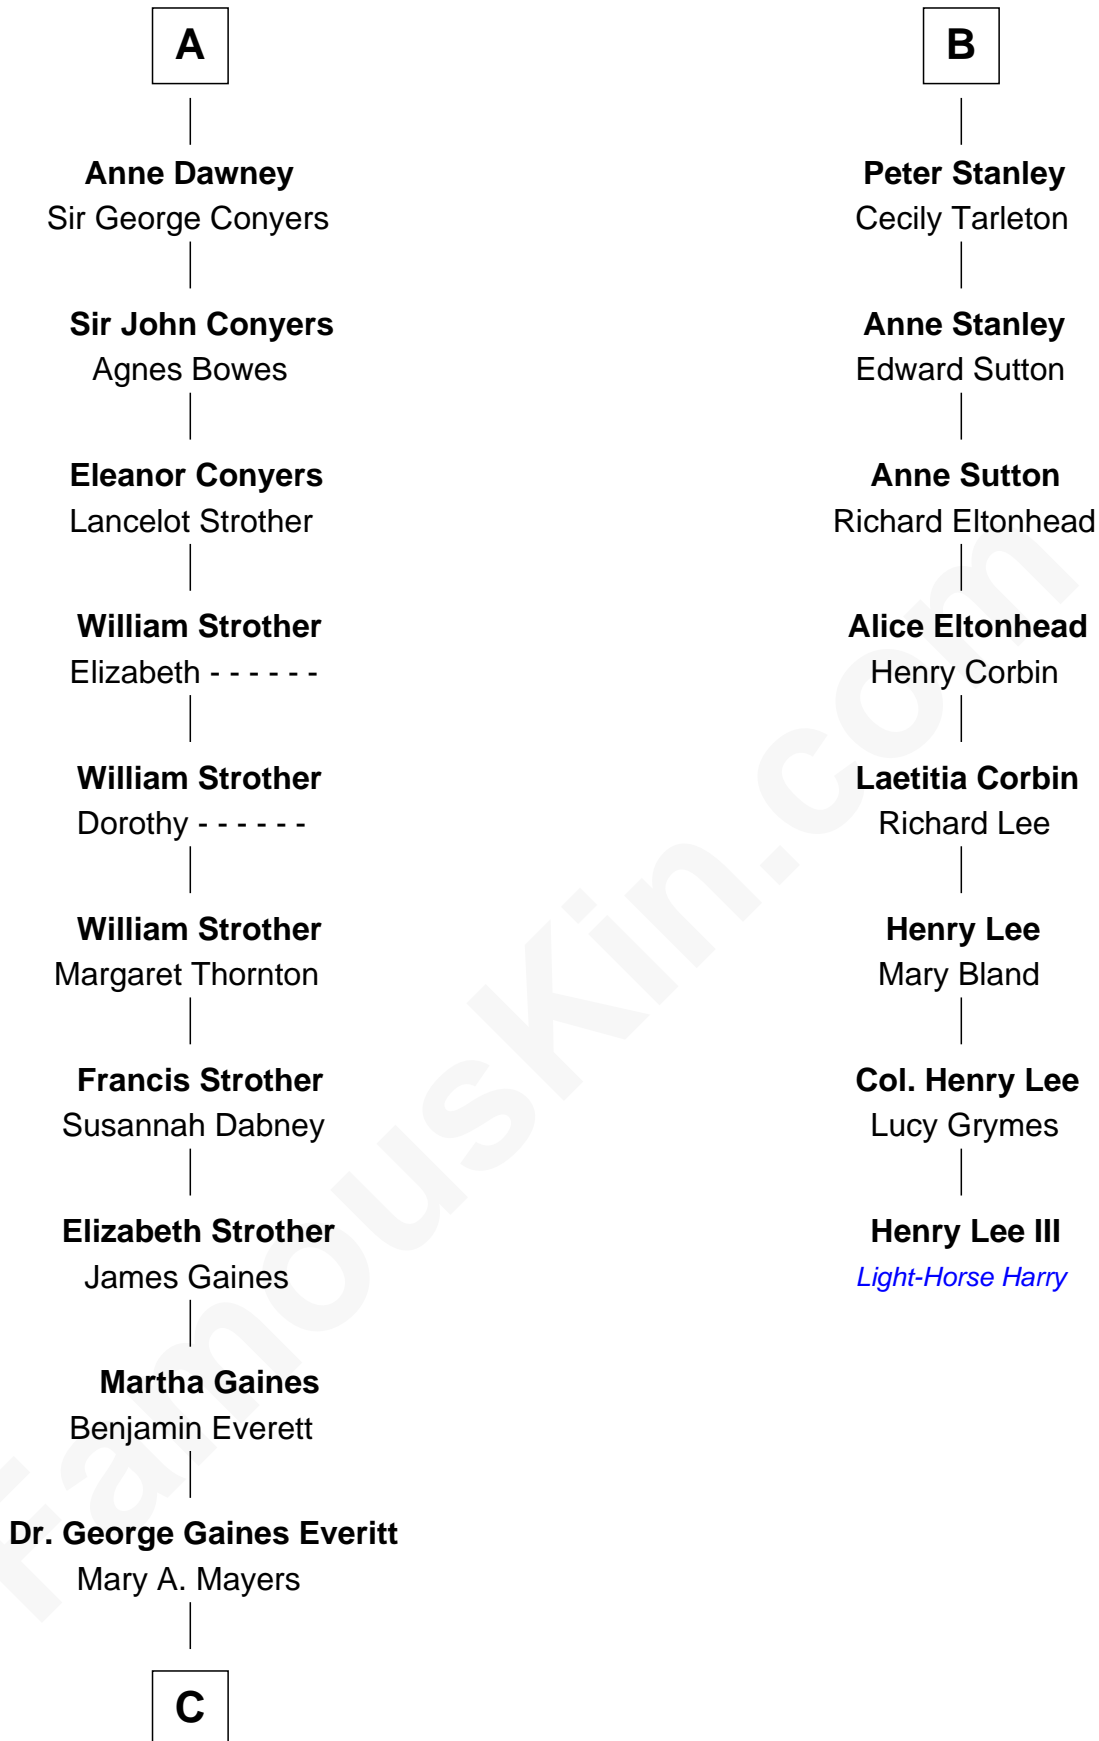

FamousKin.com Relationship Chart of

William H. Macy

TV and Movie Actor

14th cousin 6 times removed of

Henry Lee III

9th Governor of Virginia

C

—
Horace Benjamin Everitt

Martha Leticia Roberts

—
Mary Lois Everitt

Clement Overstreet

—
Lois Elizabeth Overstreet

William Hall Macy

—
William H. Macy

TV and Movie Actor

FamousKin.com