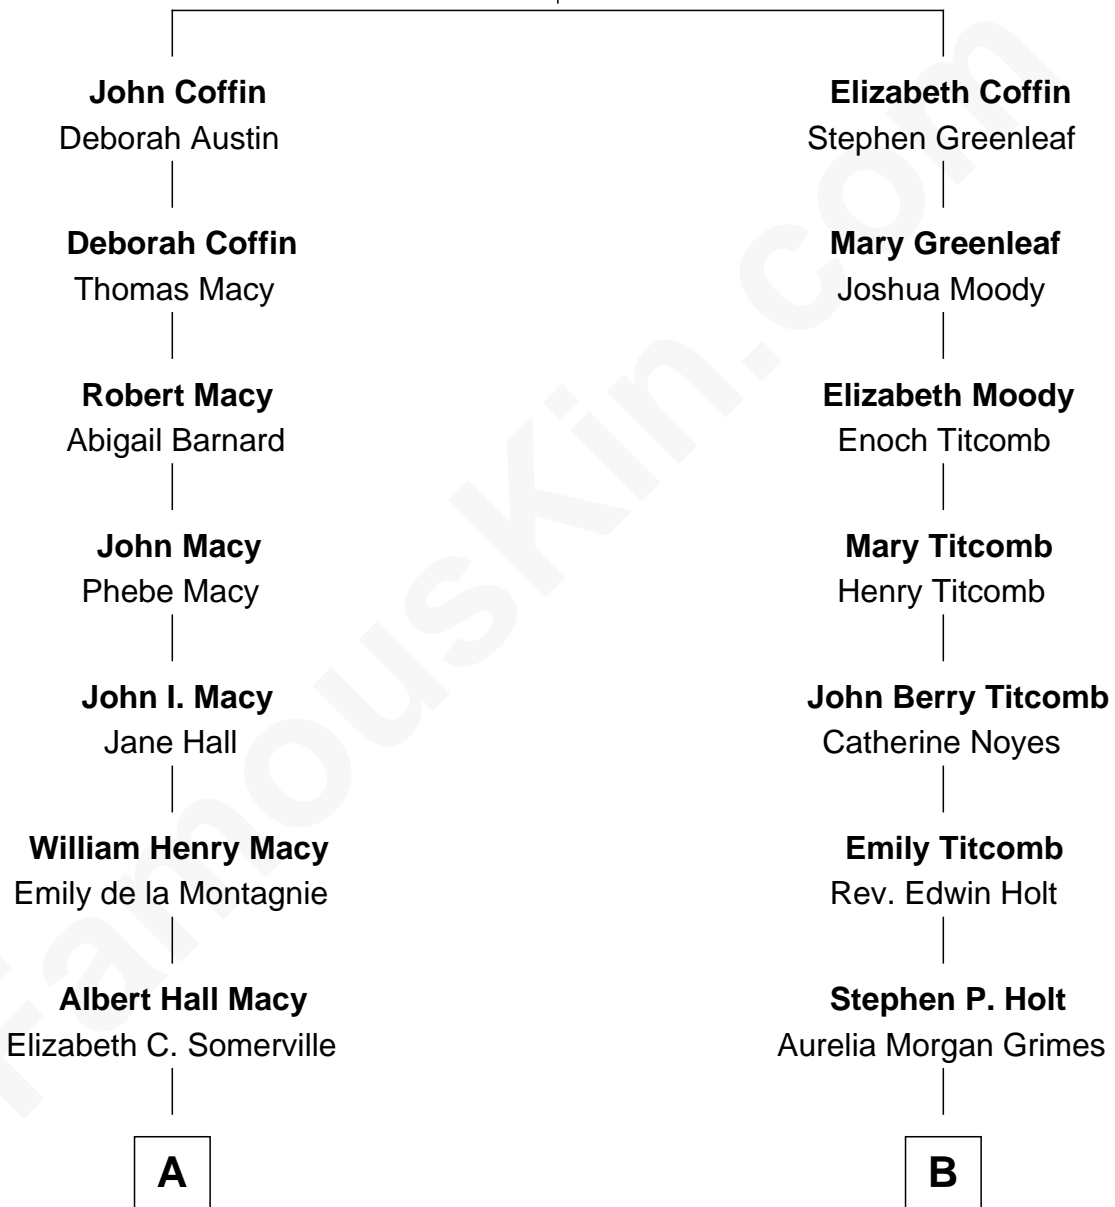

FamousKin.com

Relationship Chart of

William H. Macy

TV and Movie Actor

8th cousin 2 times removed of

Linda Hamilton

TV and Movie Actress

Tristram Coffin

Dionis Stevens

A

William Hall Macy
Lois Elizabeth Overstreet

William H. Macy
TV and Movie Actor

B

Taylor Holt
Frances Kyle

Dr. Richard Huckstep Holt
Mildred Alberta Derby

Barbara Kyle Holt
Dr. Carroll Stanford Hamilton