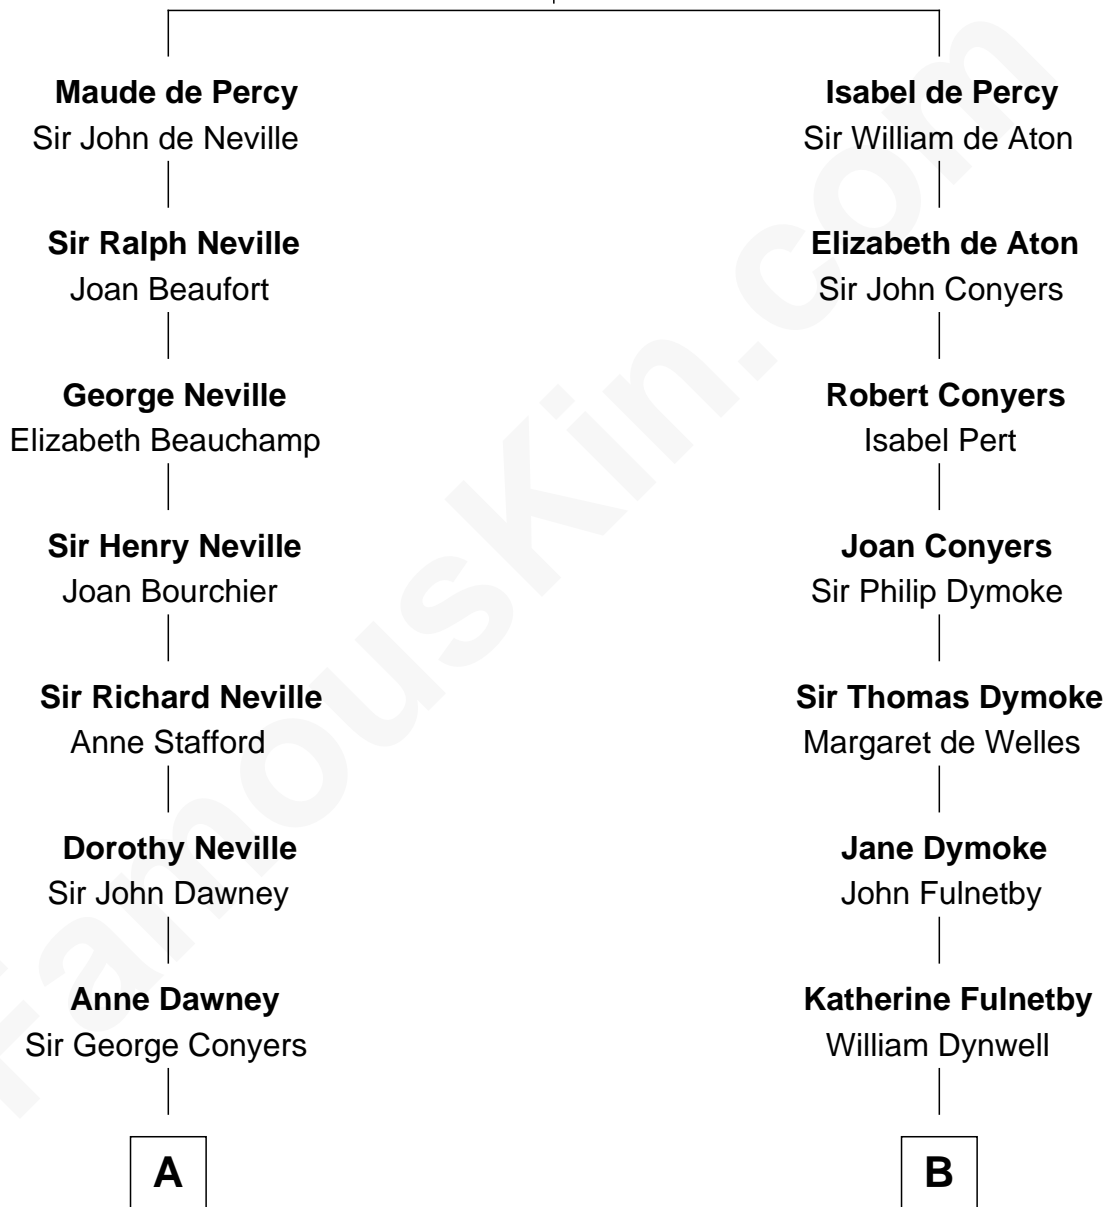

## Relationship Chart of

**William H. Macy**

*TV and Movie Actor*

19th cousin 2 times removed of

**Linda Hamilton**

*TV and Movie Actress*

**Sir Henry de Percy**

Idoine de Clifford

**C**

**Mary Lois Everitt**  
Clement Overstreet

**Lois Elizabeth Overstreet**  
William Hall Macy

**William H. Macy**  
*TV and Movie Actor*

**D**

**Stephen P. Holt**  
Aurelia Morgan Grimes

**Taylor Holt**  
Frances Kyle

**Dr. Richard Huckstep Holt**  
Mildred Alberta Derby

**Barbara Kyle Holt**  
Dr. Carroll Stanford Hamilton

**Linda Hamilton**  
*TV and Movie Actress*