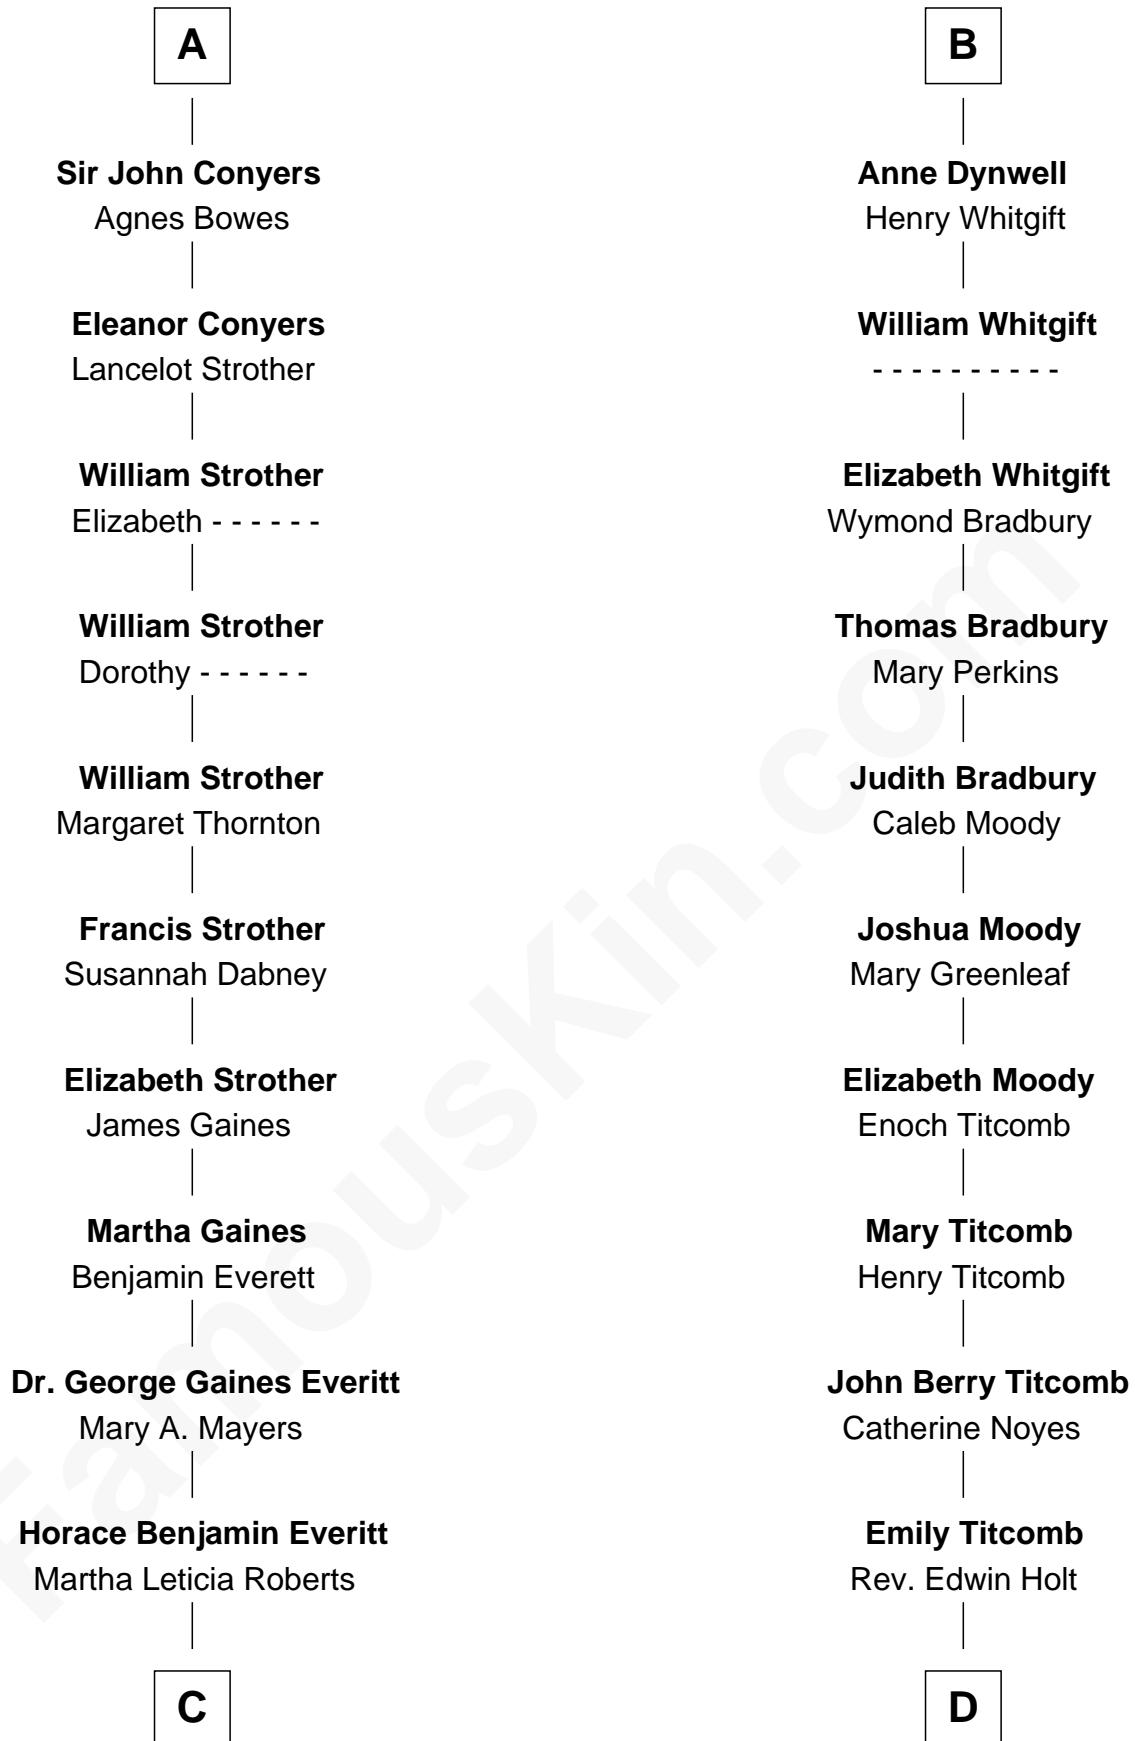

## Relationship Chart of

**William H. Macy**

*TV and Movie Actor*

19th cousin 2 times removed of

**Linda Hamilton**

*TV and Movie Actress*

**Sir Henry de Percy**

Idoine de Clifford

**C**

**Mary Lois Everitt**  
Clement Overstreet

**Lois Elizabeth Overstreet**  
William Hall Macy

**William H. Macy**  
*TV and Movie Actor*

**D**

**Stephen P. Holt**  
Aurelia Morgan Grimes

**Taylor Holt**  
Frances Kyle

**Dr. Richard Huckstep Holt**  
Mildred Alberta Derby

**Barbara Kyle Holt**  
Dr. Carroll Stanford Hamilton

**Linda Hamilton**  
*TV and Movie Actress*