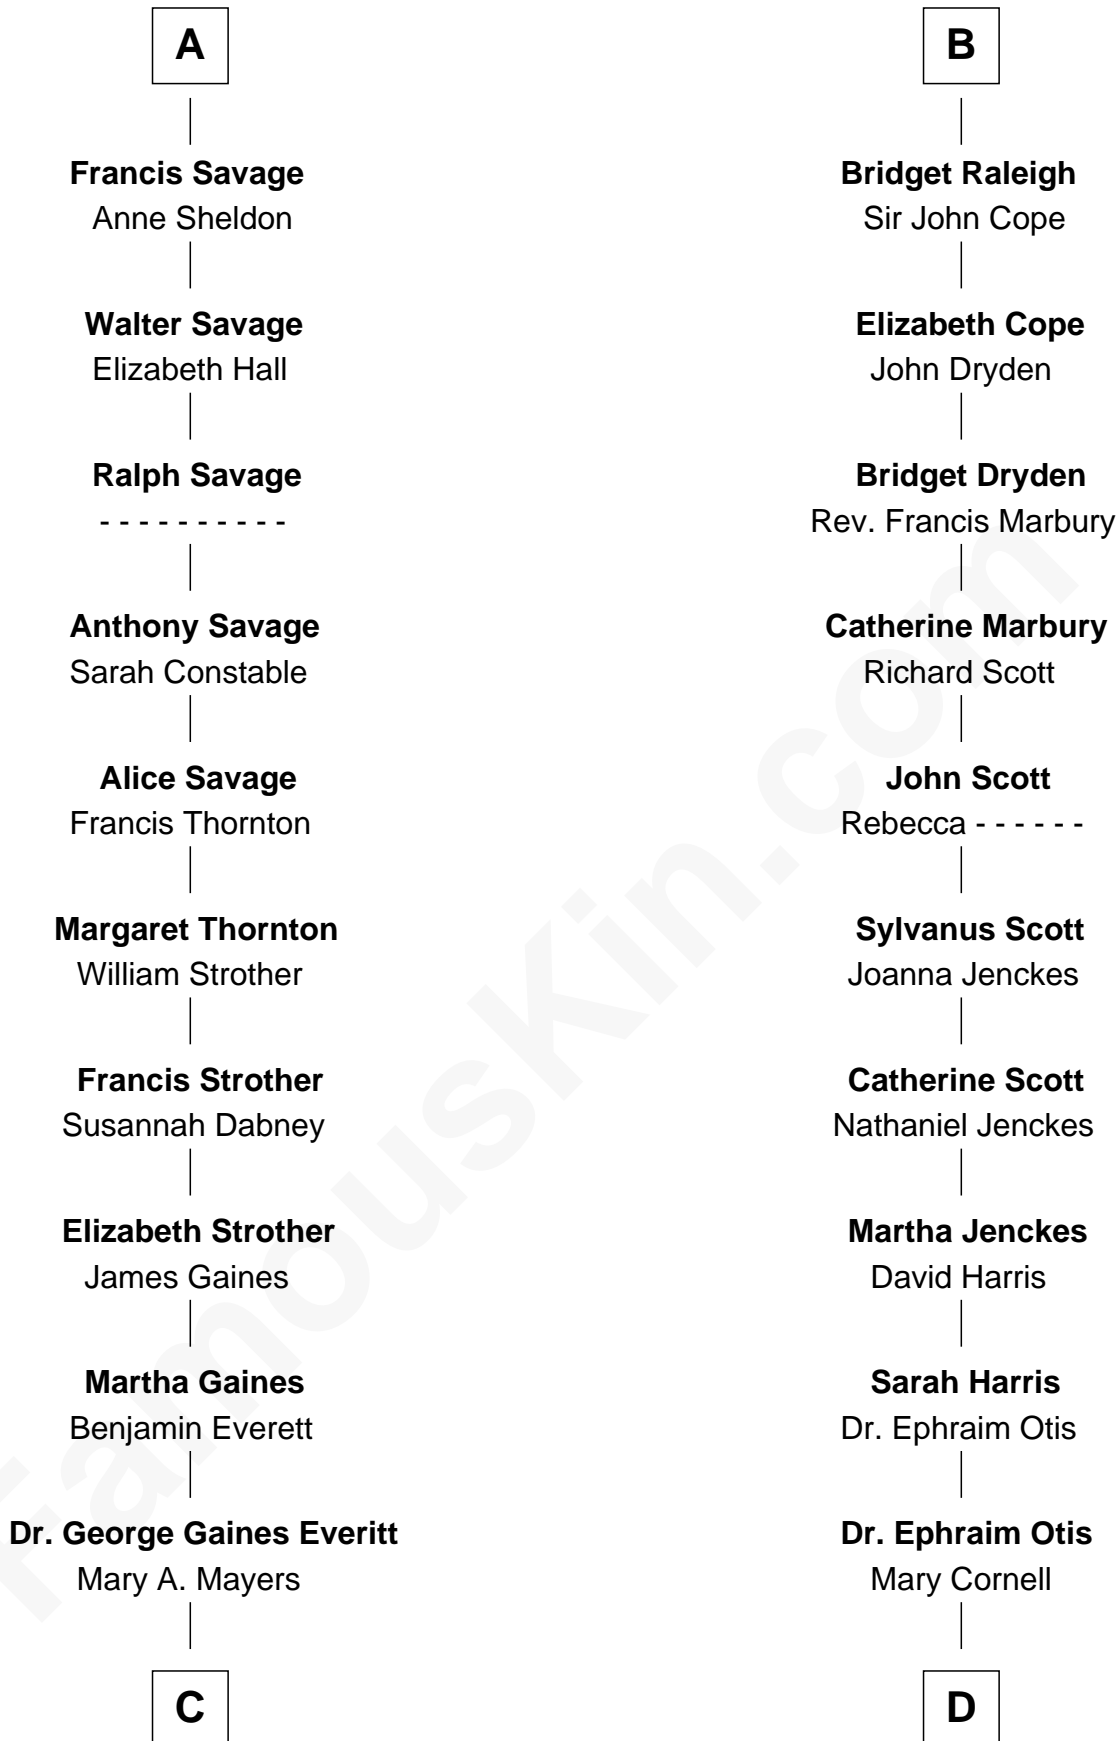

# FamousKin.com Relationship Chart of

**William H. Macy**

*TV and Movie Actor*

20th cousin of

**Amelia Earhart**

*Aviation Pioneer*

**Edmund Fitzalan**

Alice de Warenne

**Richard Fitzalan**  
Eleanor Plantagenet

**Sir Richard Fitzalan**  
Elizabeth de Bohun

**Elizabeth Fitzalan**  
Sir Robert Goushill

**Joan Goushill**  
Sir Thomas Stanley

**Katherine Stanley**  
Sir John Savage

**Sir Christopher Savage**  
Anne Stanley

**Sir Christopher Savage**  
Anne Lygon

**A**

**Mary Fitzalan**  
John le Strange

**Ankaret le Strange**  
Sir Richard Talbot

**Mary Talbot**  
Sir Thomas Greene

**Sir Thomas Greene**  
Phillippa Ferrers

**Elizabeth Greene**  
William Raleigh

**Sir Edward Raleigh**  
Margaret Verney

**Sir Edward Raleigh**  
Anne Chamberlayne

**B**

**C**

**Horace Benjamin Everitt**

Martha Leticia Roberts

**Mary Lois Everitt**