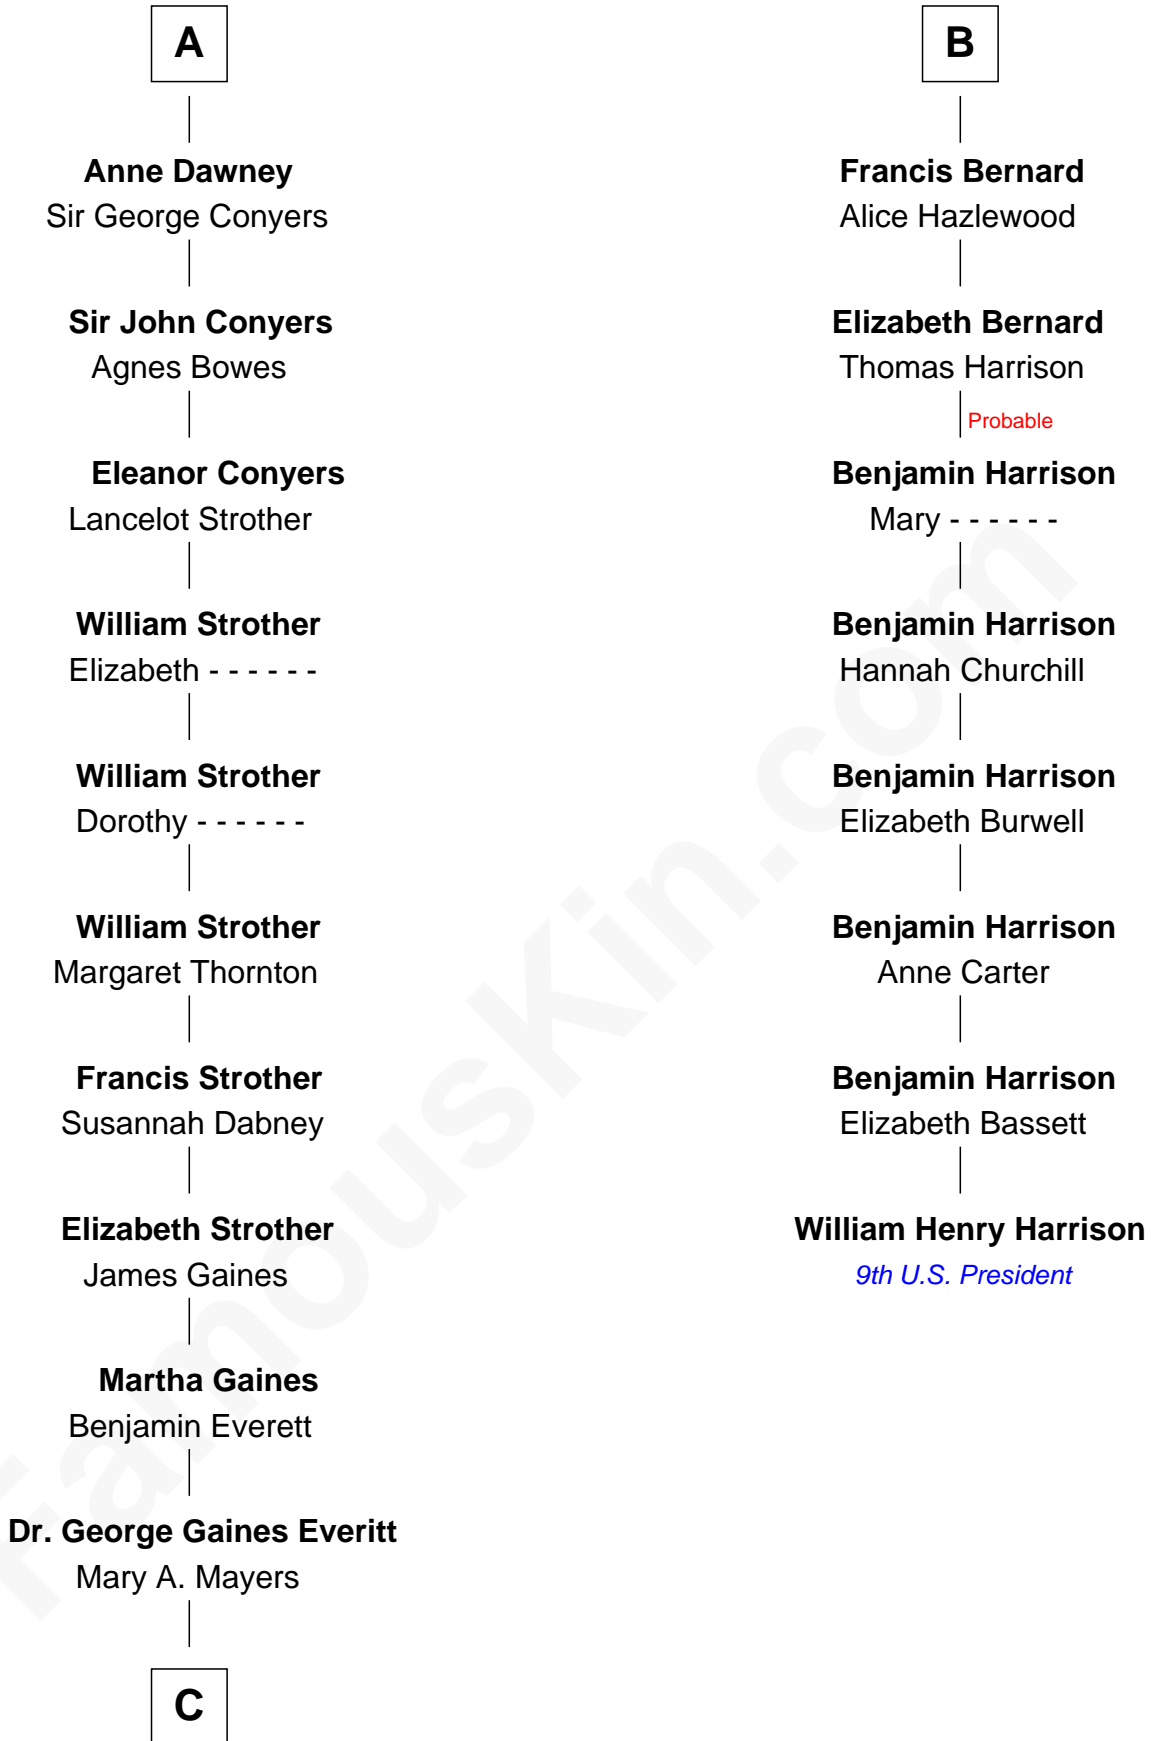

FamousKin.com Relationship Chart of

William H. Macy
TV and Movie Actor

14th cousin 6 times removed of

William Henry Harrison
9th U.S. President

C

—
Horace Benjamin Everitt

Martha Leticia Roberts

—
Mary Lois Everitt

Clement Overstreet

—
Lois Elizabeth Overstreet

William Hall Macy

—
William H. Macy

TV and Movie Actor

FamousKin.com