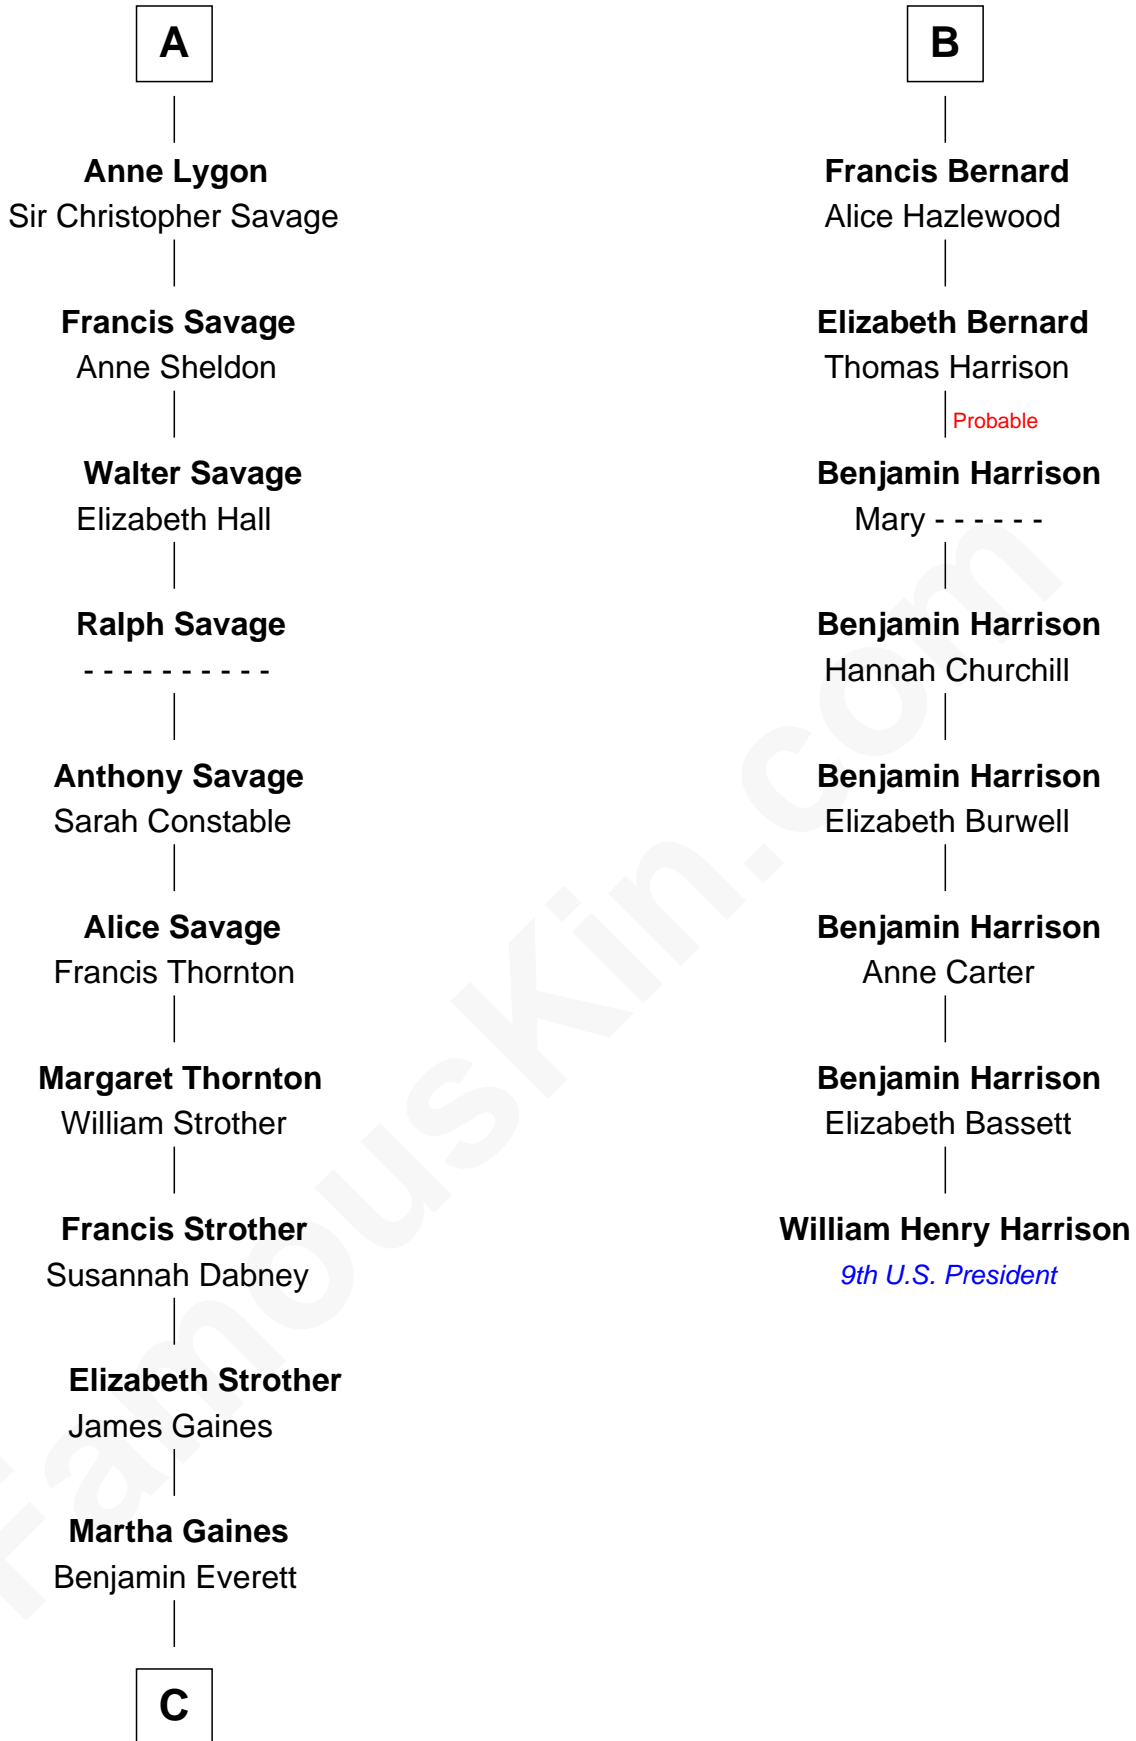

FamousKin.com Relationship Chart of

William H. Macy
TV and Movie Actor

14th cousin 7 times removed of

William Henry Harrison
9th U.S. President

Margaret de Audley
Ralph de Stafford

C

—
Dr. George Gaines Everitt

Mary A. Mayers

—
Horace Benjamin Everitt

Martha Leticia Roberts

—
Mary Lois Everitt

Clement Overstreet

—
Lois Elizabeth Overstreet

William Hall Macy

—
William H. Macy