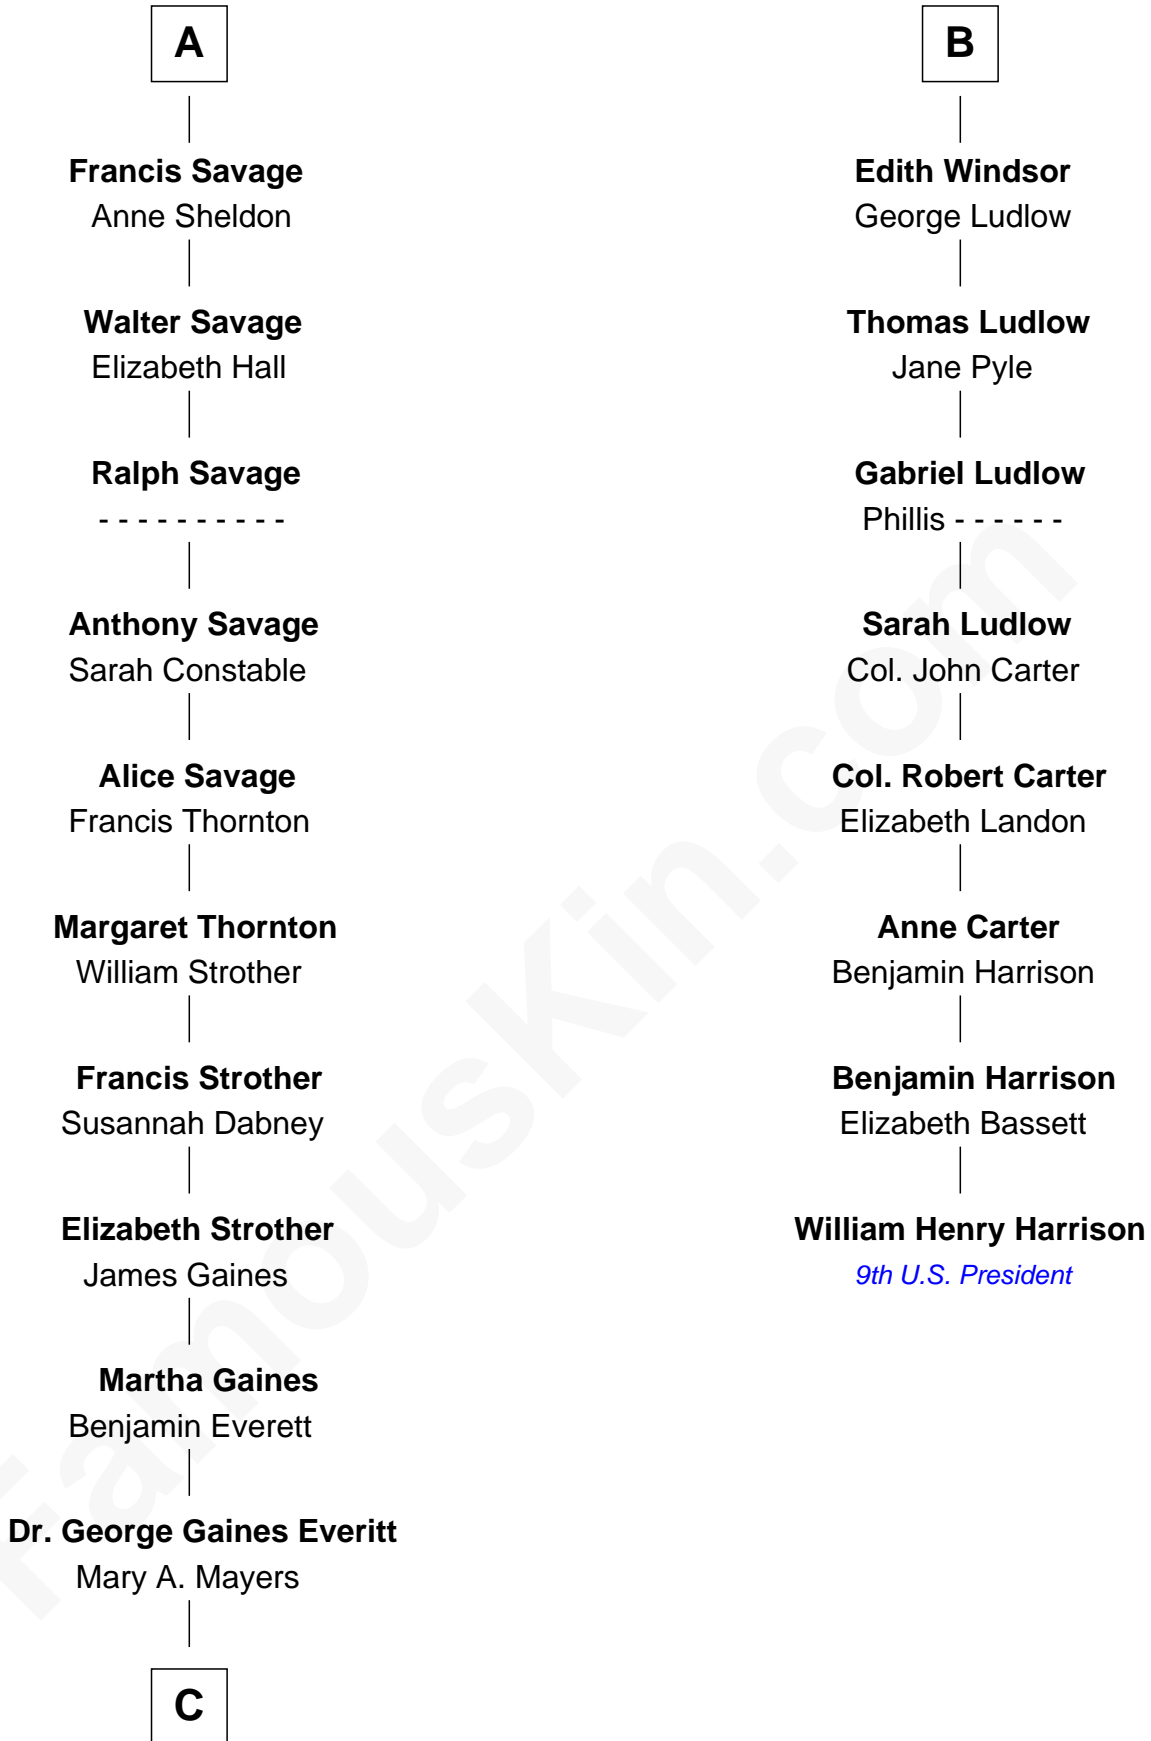

# FamousKin.com Relationship Chart of

**William H. Macy**

*TV and Movie Actor*

14th cousin 6 times removed of

**William Henry Harrison**

*9th U.S. President*

**Humphrey de Bohun**

Elizabeth Plantagenet

**Sir William de Bohun**  
Elizabeth de Badlesmere

**Elizabeth de Bohun**  
Sir Richard Fitzalan

**Elizabeth Fitzalan**  
Sir Robert Goushill

**Joan Goushill**  
Sir Thomas Stanley

**Katherine Stanley**  
Sir John Savage

**Sir Christopher Savage**  
Anne Stanley

**Sir Christopher Savage**  
Anne Lygon

**A**

**Margaret de Bohun**  
Sir Hugh de Courtnay

**Elizabeth de Courtnay**  
Sir Andrew Luttrell

**Sir Hugh Luttrell**  
Catherine de Beaumont

**Elizabeth Luttrell**  
John Stratton

**Elizabeth Stratton**  
John Andrews

**Elizabeth Andrews**  
Sir Thomas de Windsor

**Sir Andrews de Windsor**  
Elizabeth Blount

**B**

**C**

—  
**Horace Benjamin Everitt**