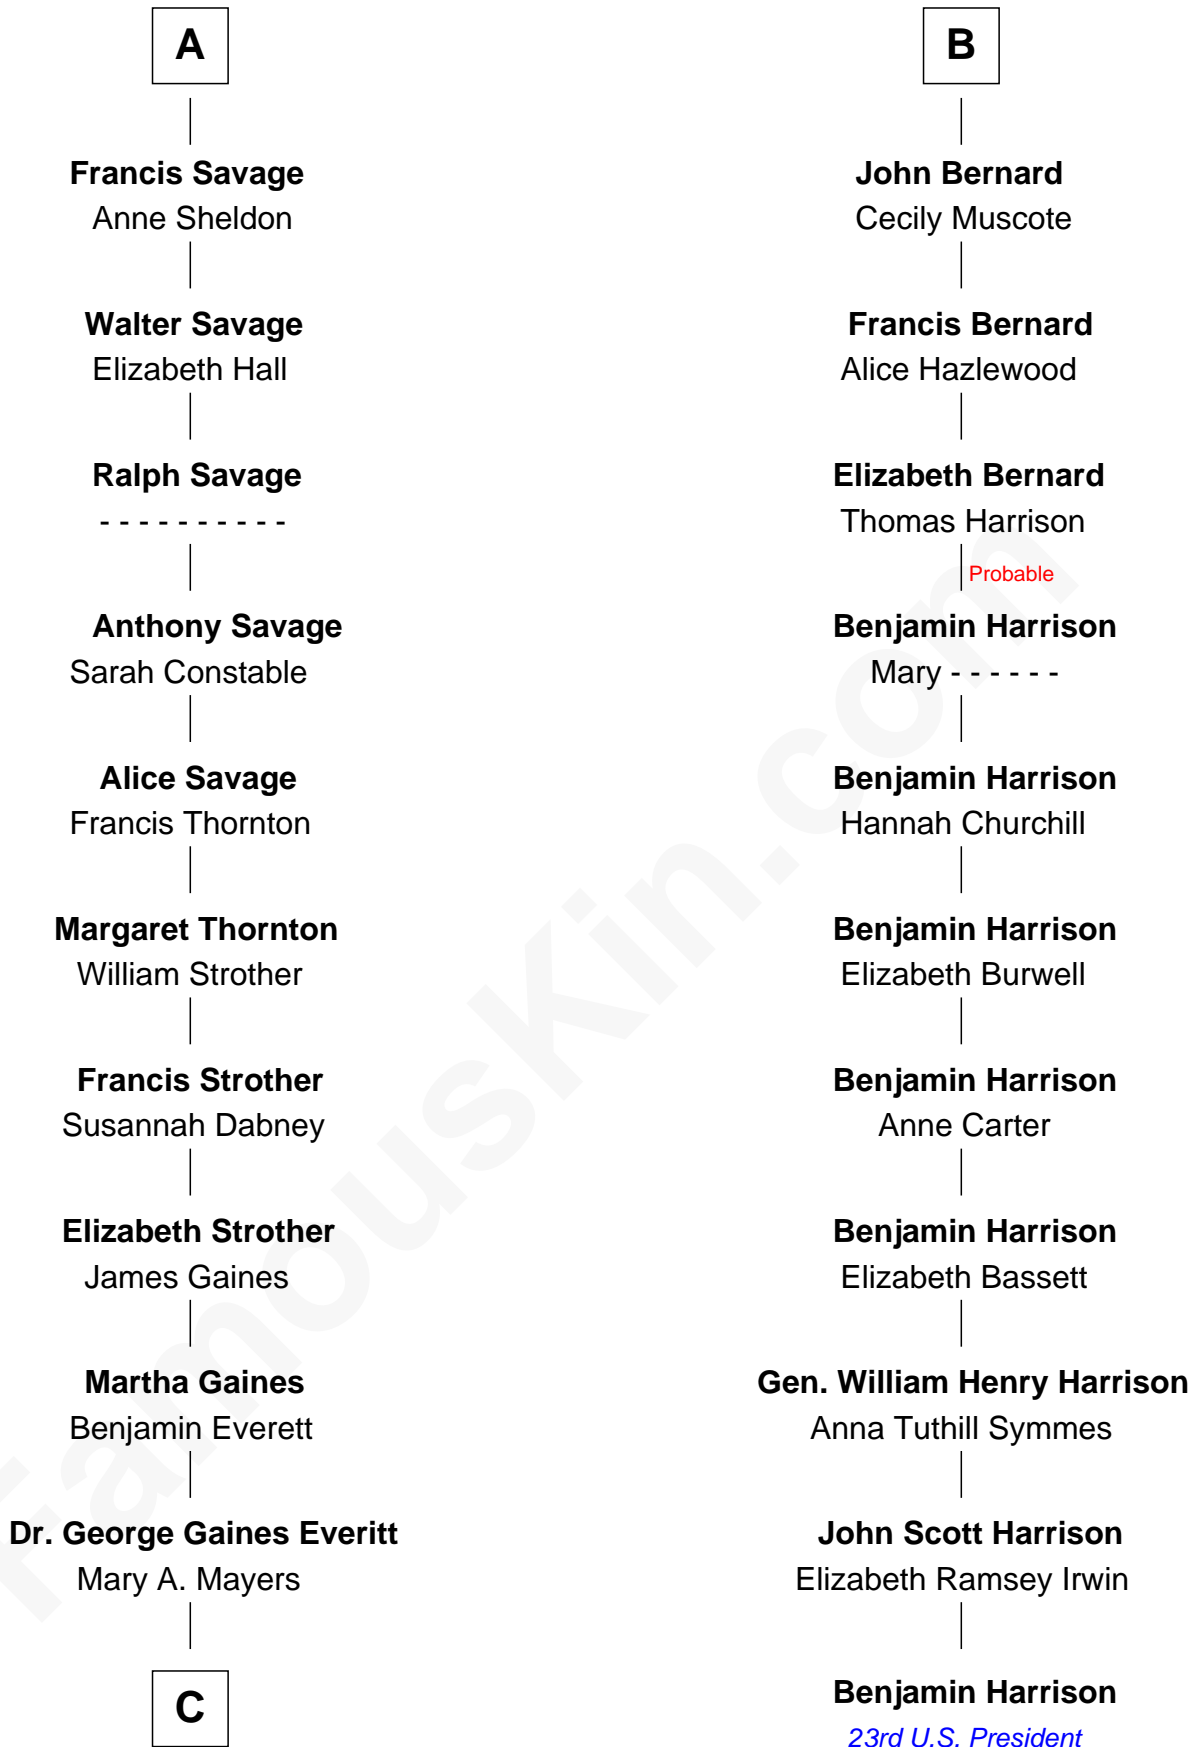

# FamousKin.com Relationship Chart of

**William H. Macy**

*TV and Movie Actor*

17th cousin 3 times removed of

**Benjamin Harrison**

*23rd U.S. President*

**Bartholomew de Badlesmere**

Margaret de Clare

**Katherine Stanley**

Sir John Savage

**Sir Christopher Savage**

Anne Stanley

**Sir Christopher Savage**

Anne Lygon

**A**

**Margery de Badlesmere**

Sir William de Ros

**Maud de Roos**

John de Welles

**Margery de Welles**

Stephen le Scrope

**John le Scrope**

Elizabeth Chaworth

**Elizabeth le Scrope**

Sir Henry le Scrope

**Margaret Scrope**

John Bernard

**John Bernard**

Margaret Daundelyn

**B**

**C**

—  
**Horace Benjamin Everitt**