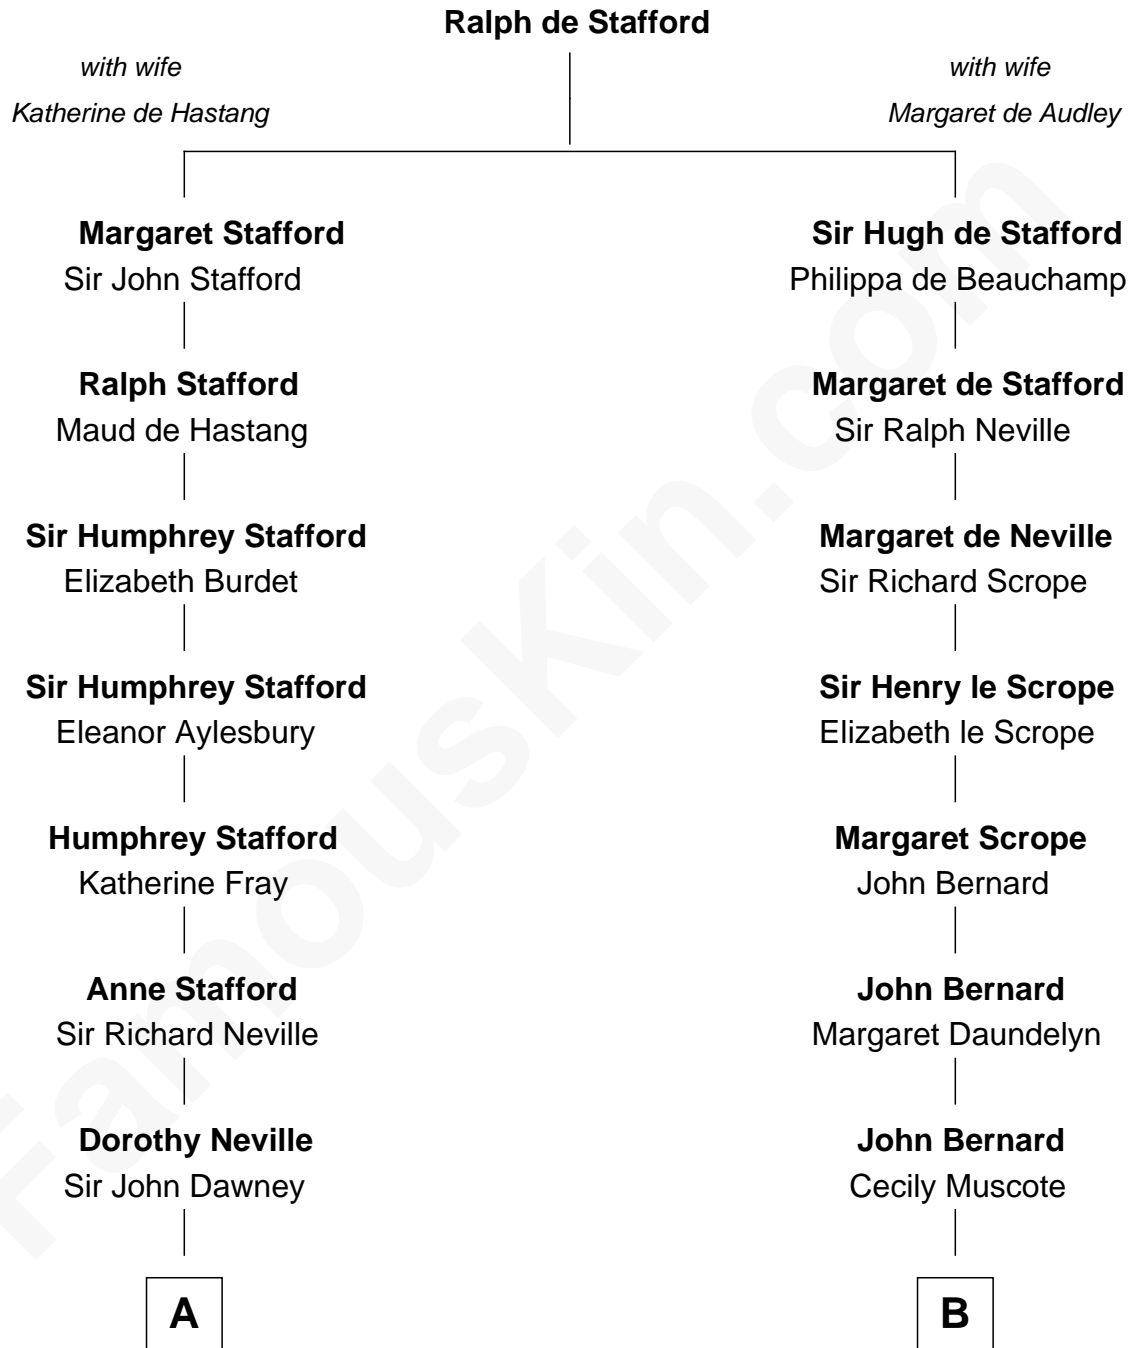

FamousKin.com Relationship Chart of

William H. Macy
TV and Movie Actor

16th cousin 4 times removed of

Benjamin Harrison
23rd U.S. President

C

—
Horace Benjamin Everitt

Martha Leticia Roberts

—
Mary Lois Everitt

Clement Overstreet

—
Lois Elizabeth Overstreet

William Hall Macy

—
William H. Macy

TV and Movie Actor

FamousKin.com