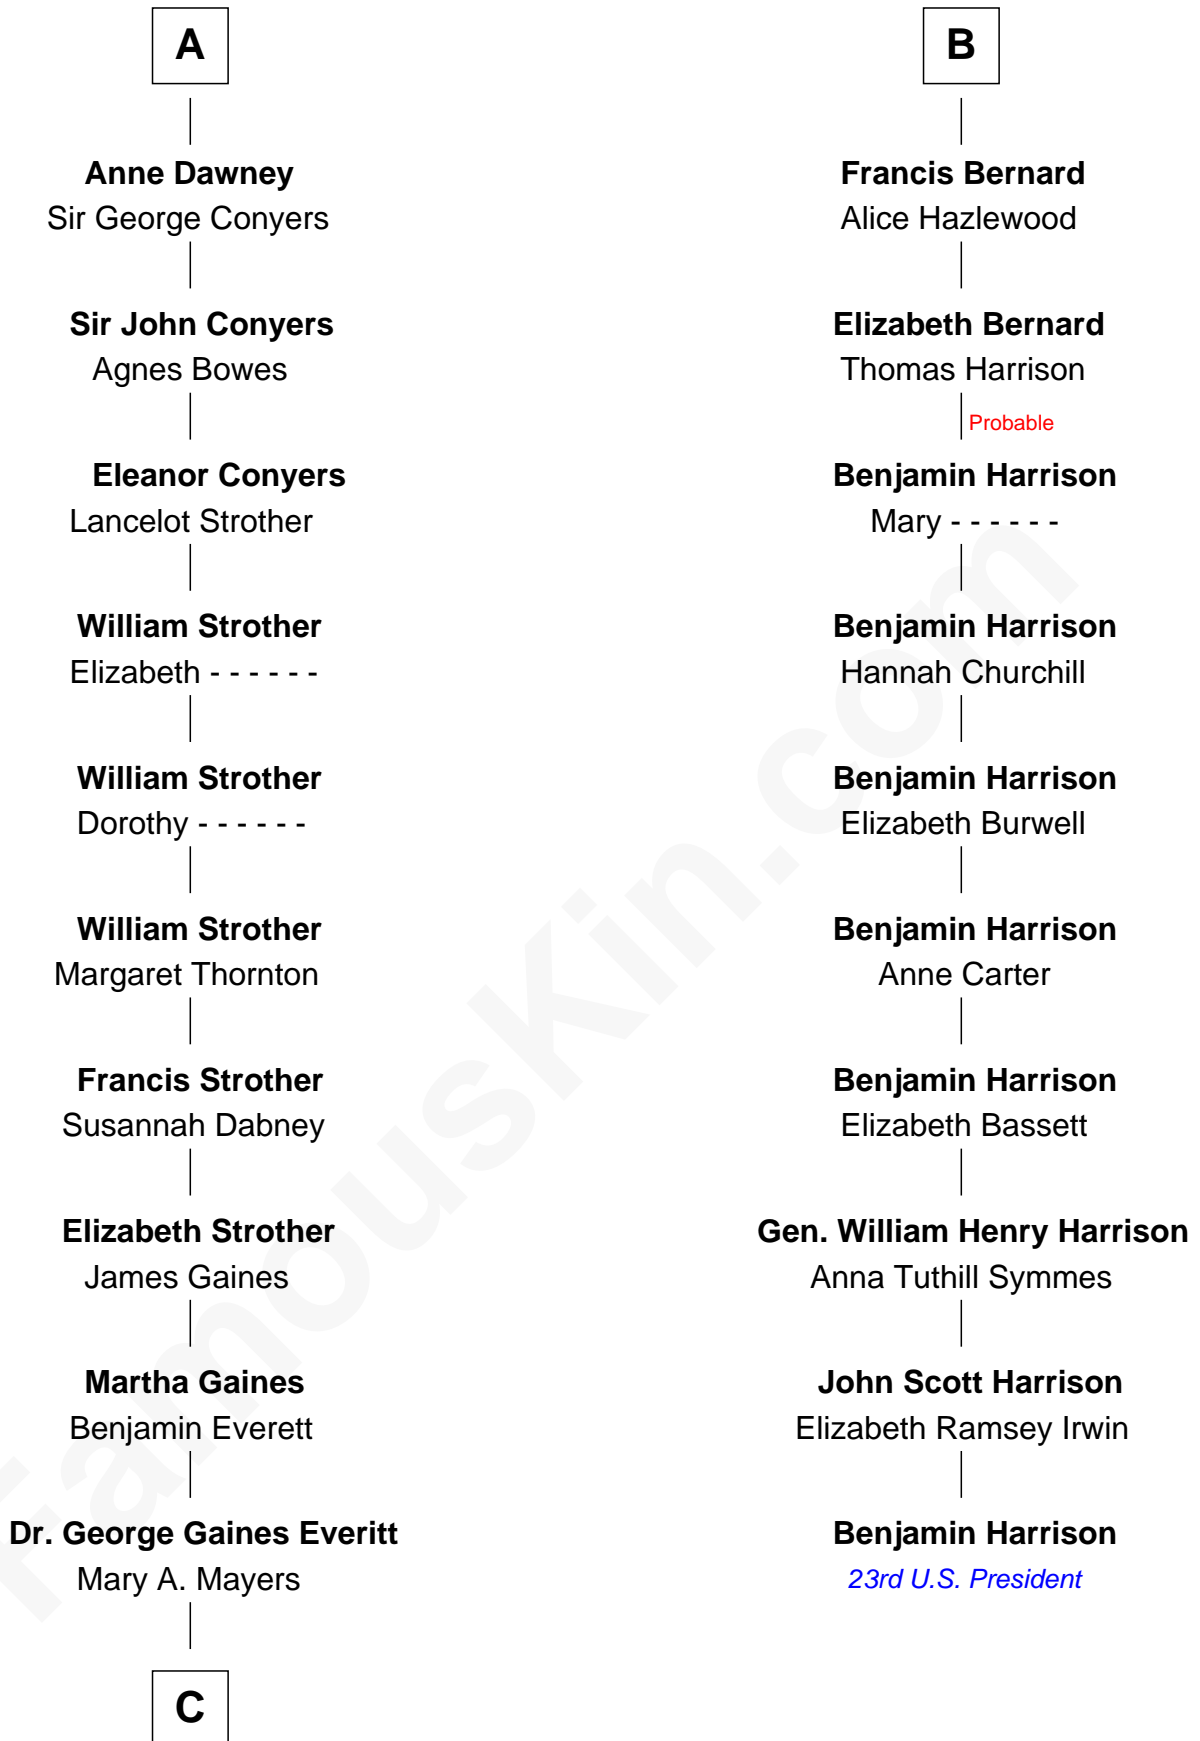

FamousKin.com Relationship Chart of

William H. Macy
TV and Movie Actor

16th cousin 4 times removed of

Benjamin Harrison
23rd U.S. President

C

—
Horace Benjamin Everitt

Martha Leticia Roberts

—
Mary Lois Everitt

Clement Overstreet

—
Lois Elizabeth Overstreet

William Hall Macy

—
William H. Macy

TV and Movie Actor

FamousKin.com