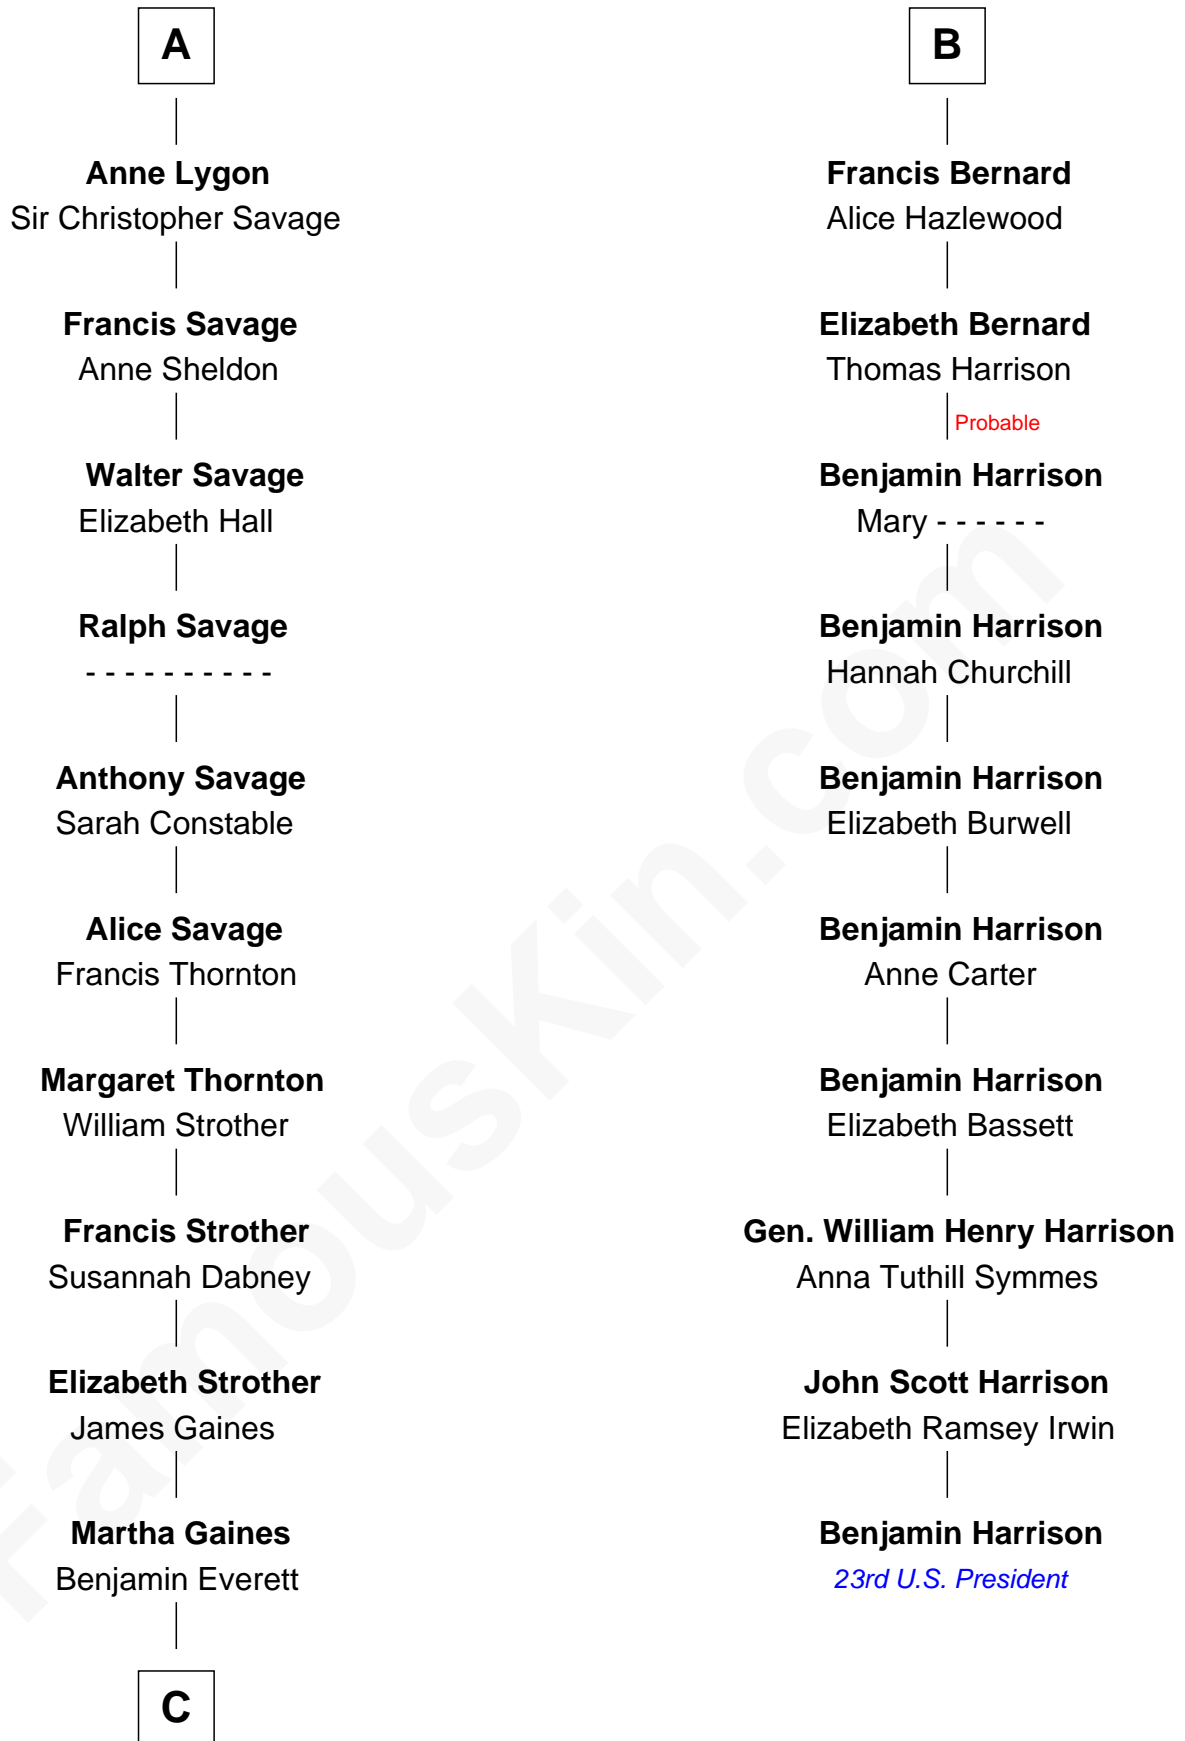

# FamousKin.com Relationship Chart of

**William H. Macy**

*TV and Movie Actor*

16th cousin 5 times removed of

**Benjamin Harrison**

*23rd U.S. President*

**Margaret de Audley**

Ralph de Stafford

**C**

—  
**Dr. George Gaines Everitt**

Mary A. Mayers

—  
**Horace Benjamin Everitt**

Martha Leticia Roberts

—  
**Mary Lois Everitt**

Clement Overstreet

—  
**Lois Elizabeth Overstreet**