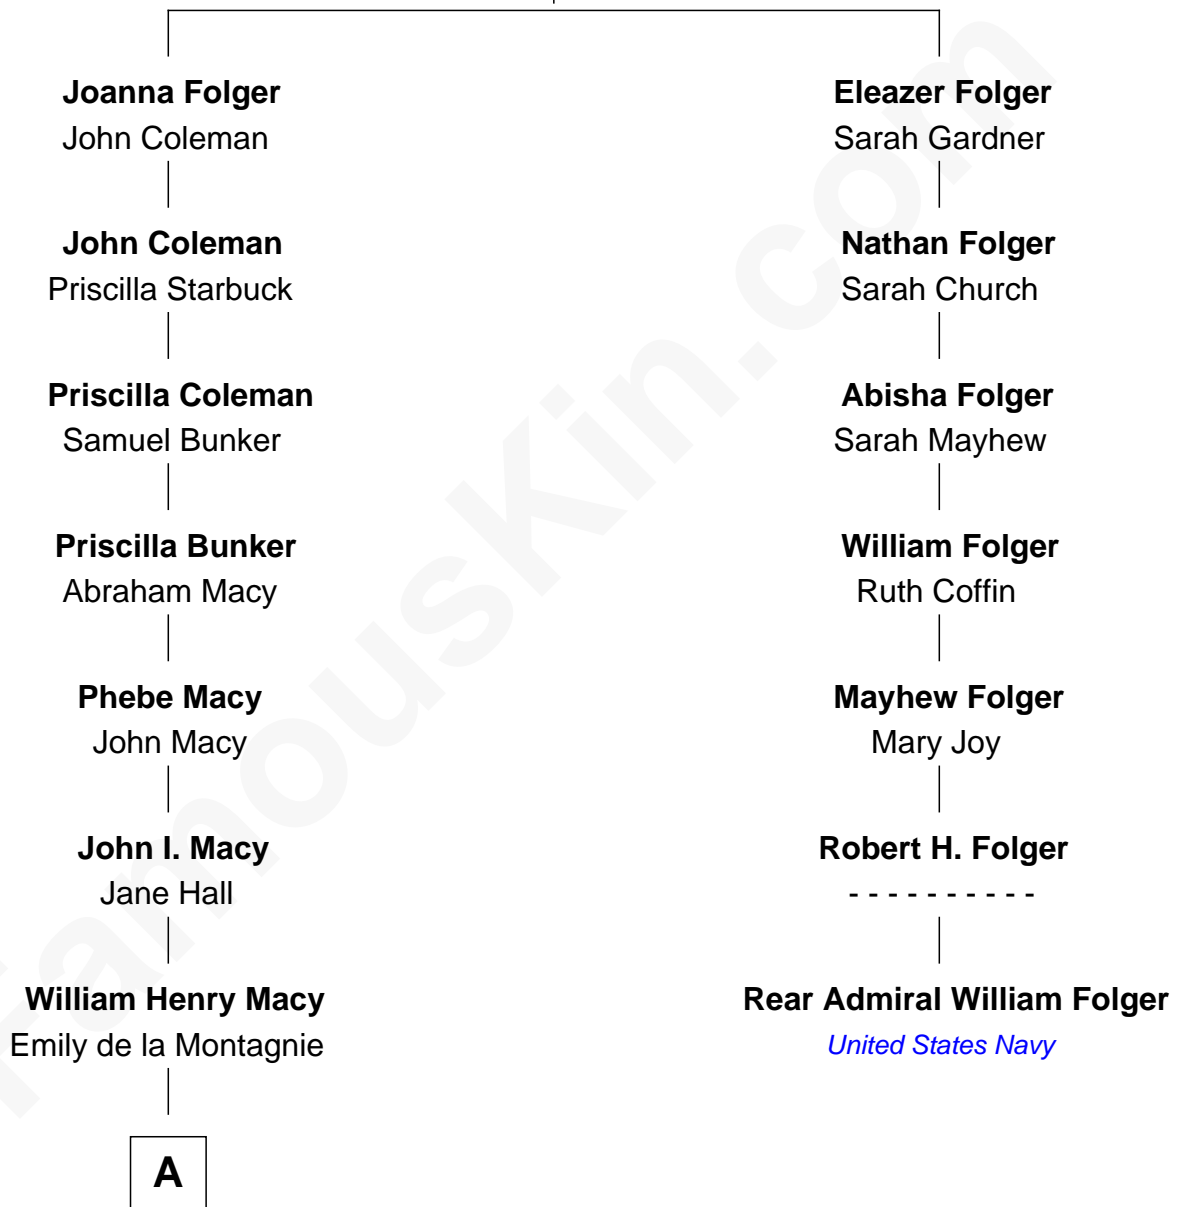

# FamousKin.com Relationship Chart of

**William H. Macy**

*TV and Movie Actor*

6th cousin 3 times removed of

**Rear Admiral William Folger**

*United States Navy*

**Peter Folger**

Mary Morrill

**A**

—  
**Albert Hall Macy**  
Elizabeth C. Somerville

—  
**William Hall Macy**  
Lois Elizabeth Overstreet

—  
**William H. Macy**  
*TV and Movie Actor*

FamousKin.com