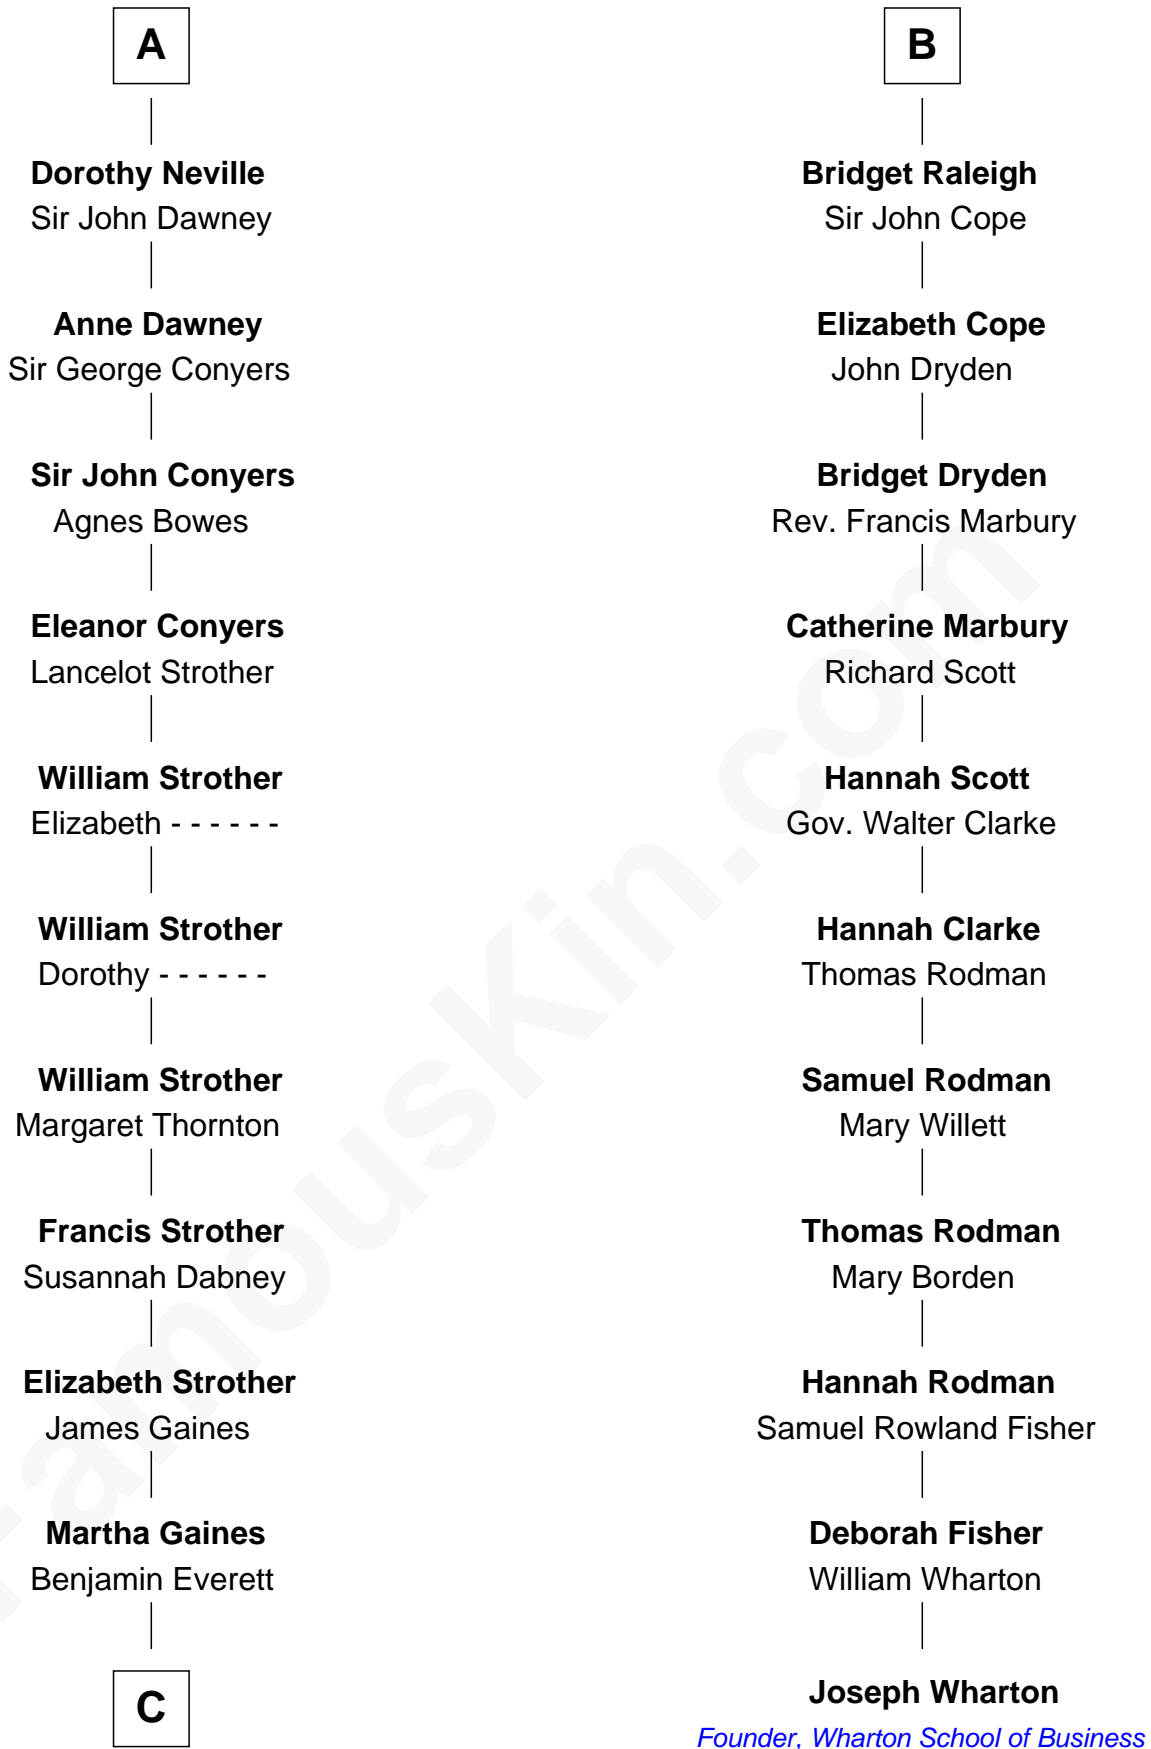

FamousKin.com Relationship Chart of

William H. Macy

TV and Movie Actor

17th cousin 4 times removed of

Joseph Wharton

Founder of the Wharton School of Business

C

—
Dr. George Gaines Everitt

Mary A. Mayers

—
Horace Benjamin Everitt

Martha Leticia Roberts

—
Mary Lois Everitt

Clement Overstreet

—
Lois Elizabeth Overstreet

William Hall Macy

—
William H. Macy