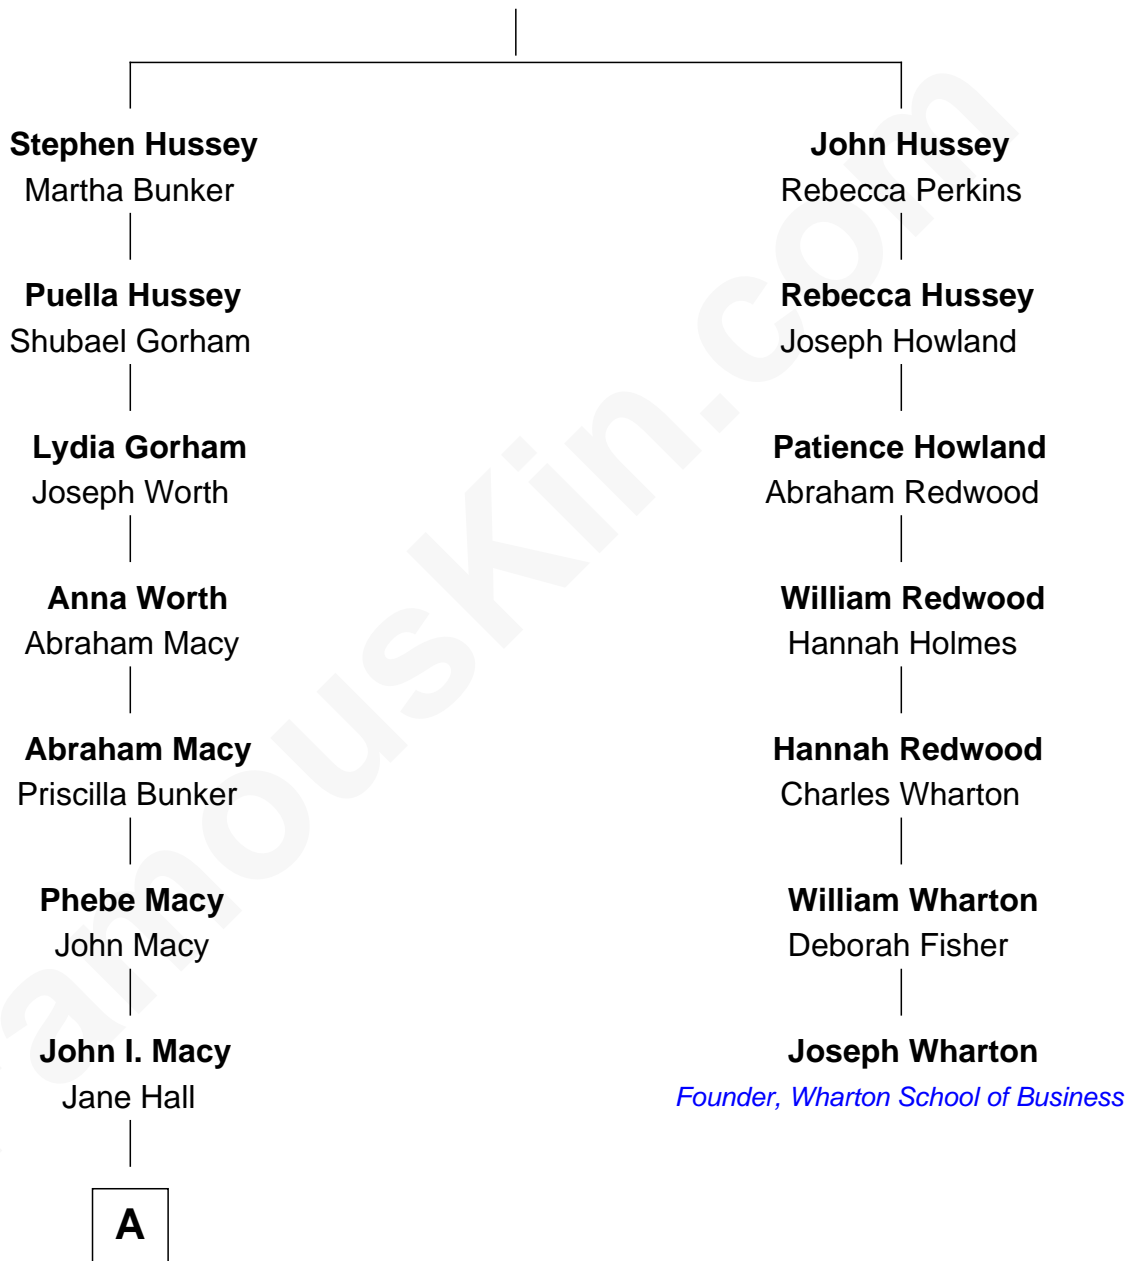

# FamousKin.com Relationship Chart of

**William H. Macy**

*TV and Movie Actor*

6th cousin 4 times removed of

**Joseph Wharton**

*Founder of the Wharton School of Business*

**Christopher Hussey**

*Theodate Bachiler*

**A**

—  
**William Henry Macy**  
Emily de la Montagnie

—  
**Albert Hall Macy**  
Elizabeth C. Somerville

—  
**William Hall Macy**  
Lois Elizabeth Overstreet

—  
**William H. Macy**  
*TV and Movie Actor*